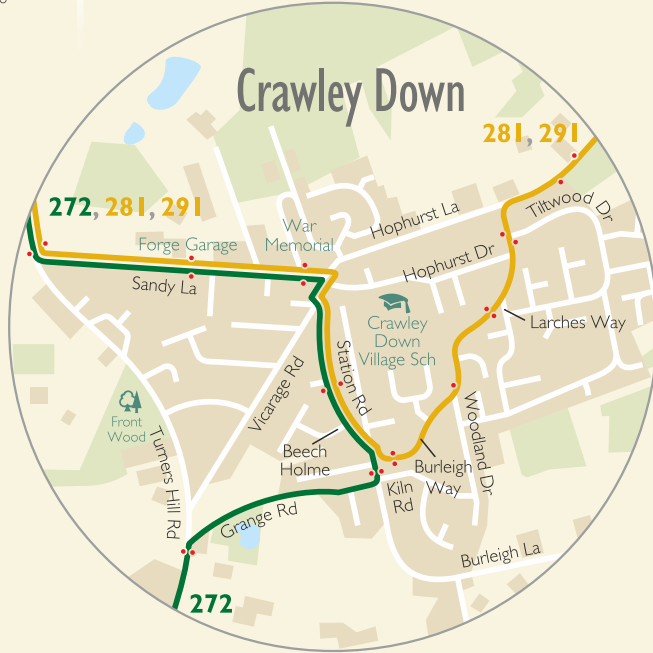

METROBUS in Copthorne & Crawley Down

400
to Horley, East Surrey Hospital,
Redhill and Caterham

South Terminal
Gatwick Airport ✈️

Manor Royal
Business
District

Copthorne
(See inset above)

Crawley
Down
(See inset below)

Crawley
Bus Station

272
281 291
Calling:
400

Map key:

- Route 272
- Routes 281 & 291
- Route 400
- Bus stop on route
- 400 Routes terminating
- Railway Station
- Place of interest