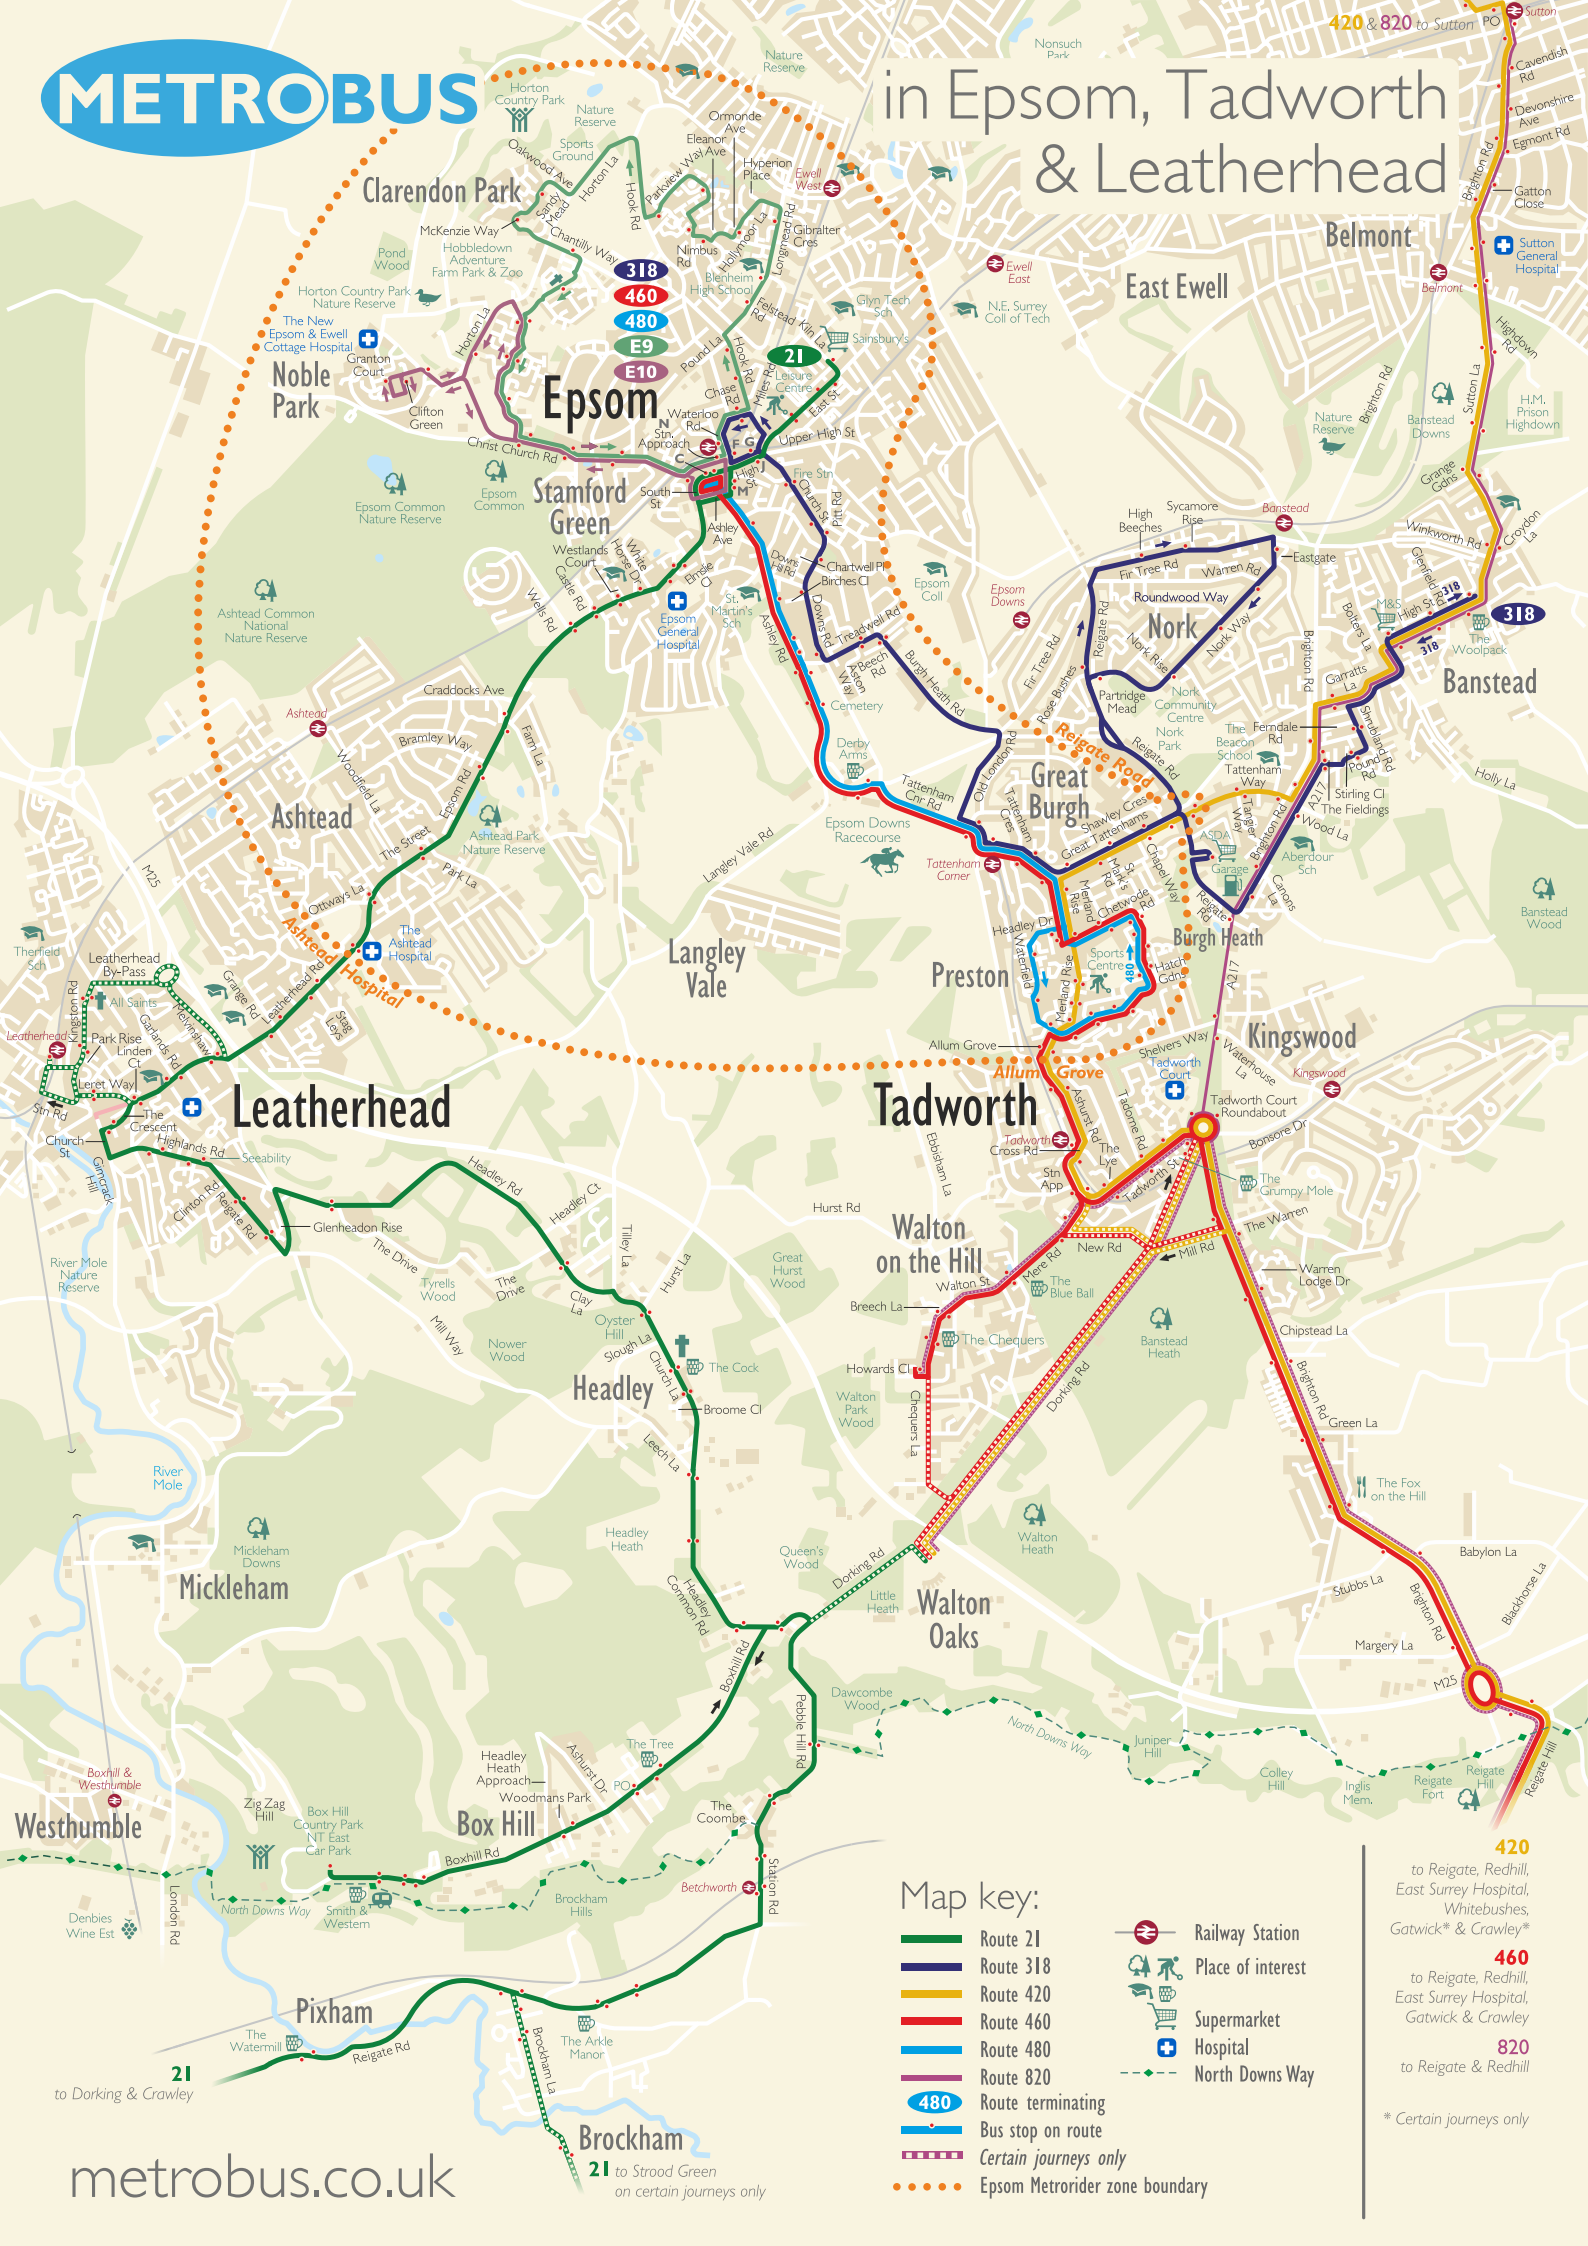

in Epsom, Tadworth & Leatherhead

Map key:

- Route 21
- Route 318
- Route 420
- Route 460
- Route 480
- Route 820
- 480 Route terminating
- Bus stop on route
- Certain journeys only
- Epsom Metrorider zone boundary
- Railway Station
- Place of interest
- Supermarket
- Hospital
- North Downs Way

420
to Reigate, Redhill,
East Surrey Hospital,
Whitebushes,
Gatwick* & Crawley*

460
to Reigate, Redhill,
East Surrey Hospital,
Gatwick & Crawley

820
to Reigate & Redhill

* Certain journeys only

21
to Dorking & Crawley

21
to Strood Green
on certain journeys only