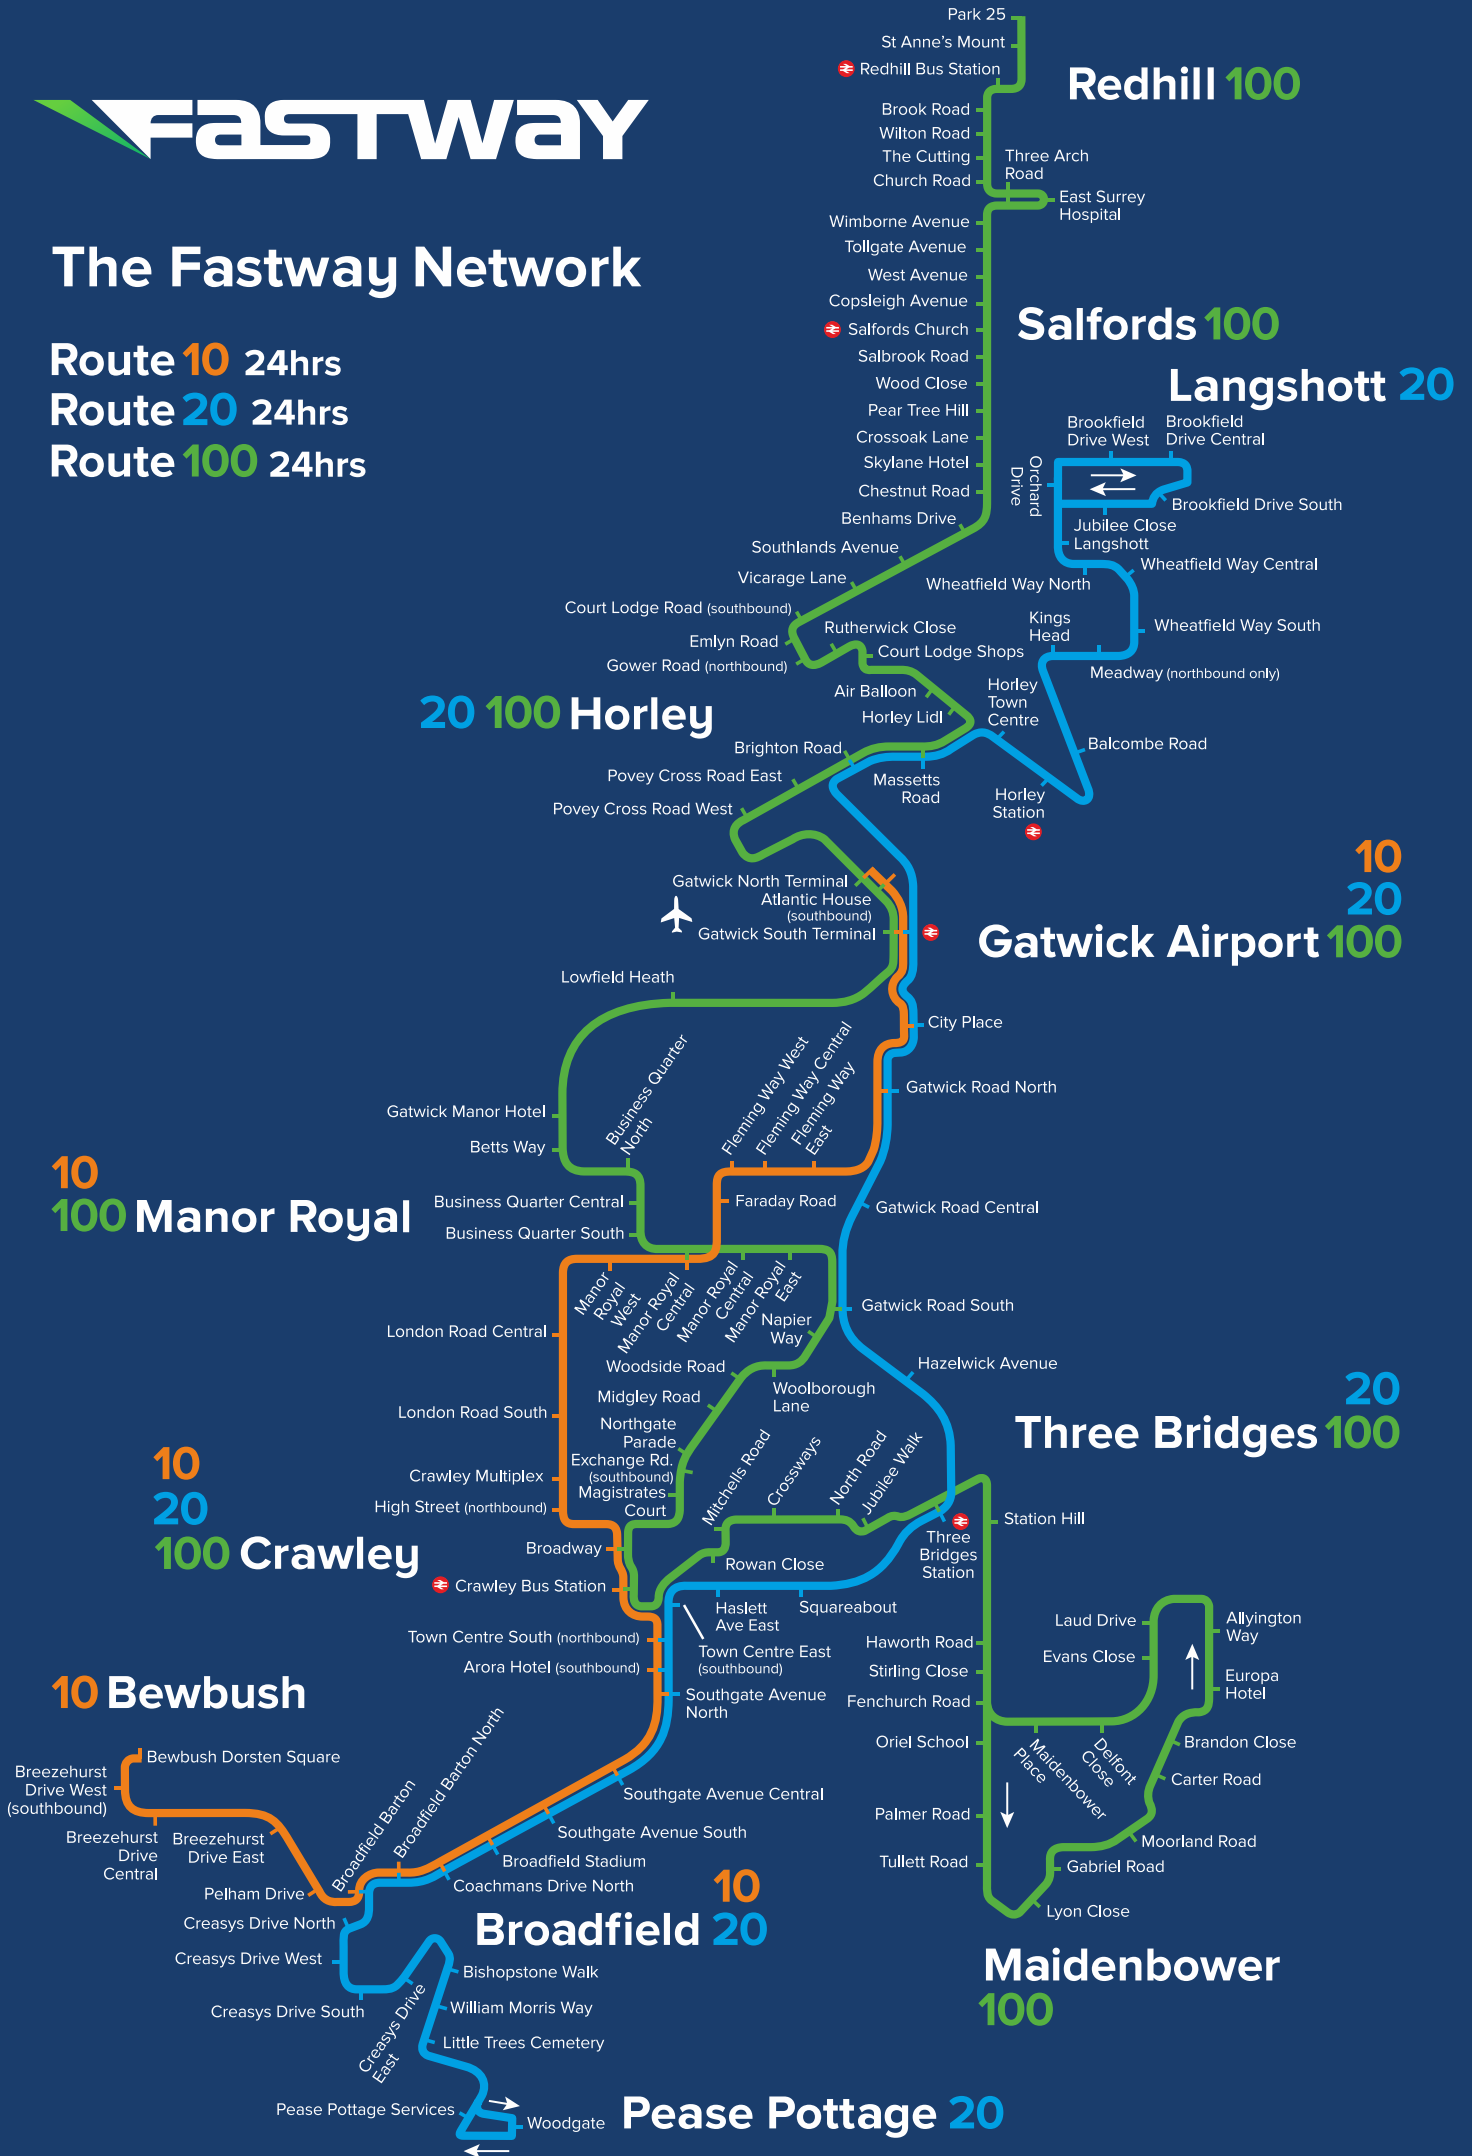

The Fastway Network

Route **10** 24hrs

Route **20** 24hrs

Route **100** 24hrs

This map is not to scale.