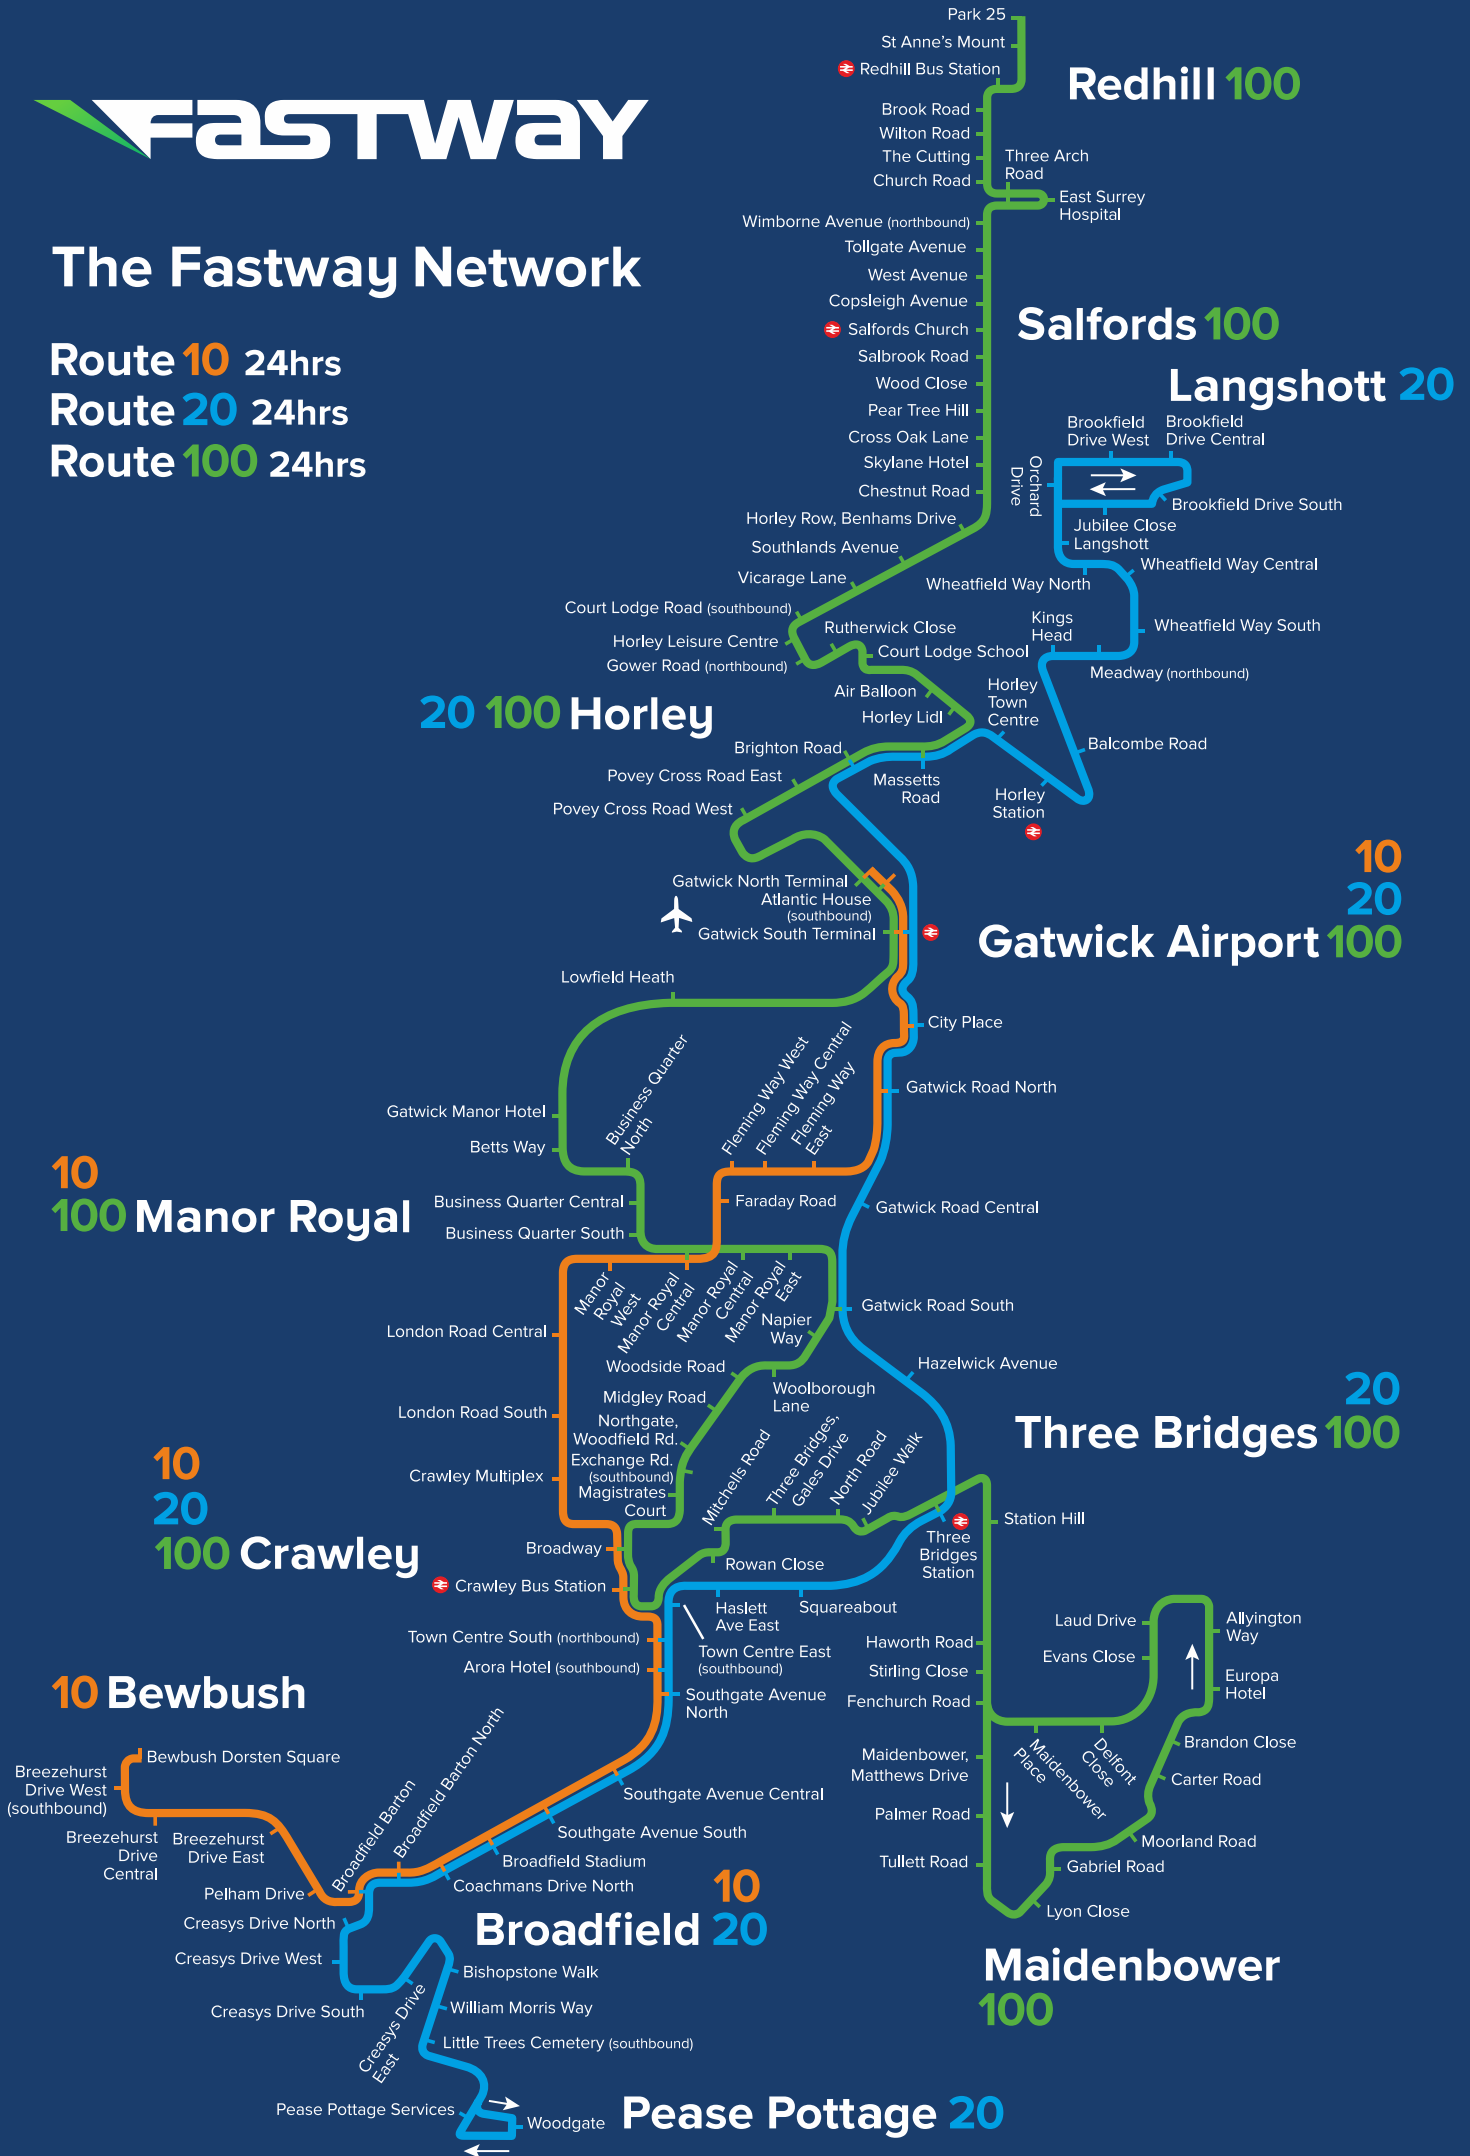

# The Fastway Network

- Route 10 24hrs
- Route 20 24hrs
- Route 100 24hrs

This map is not to scale.