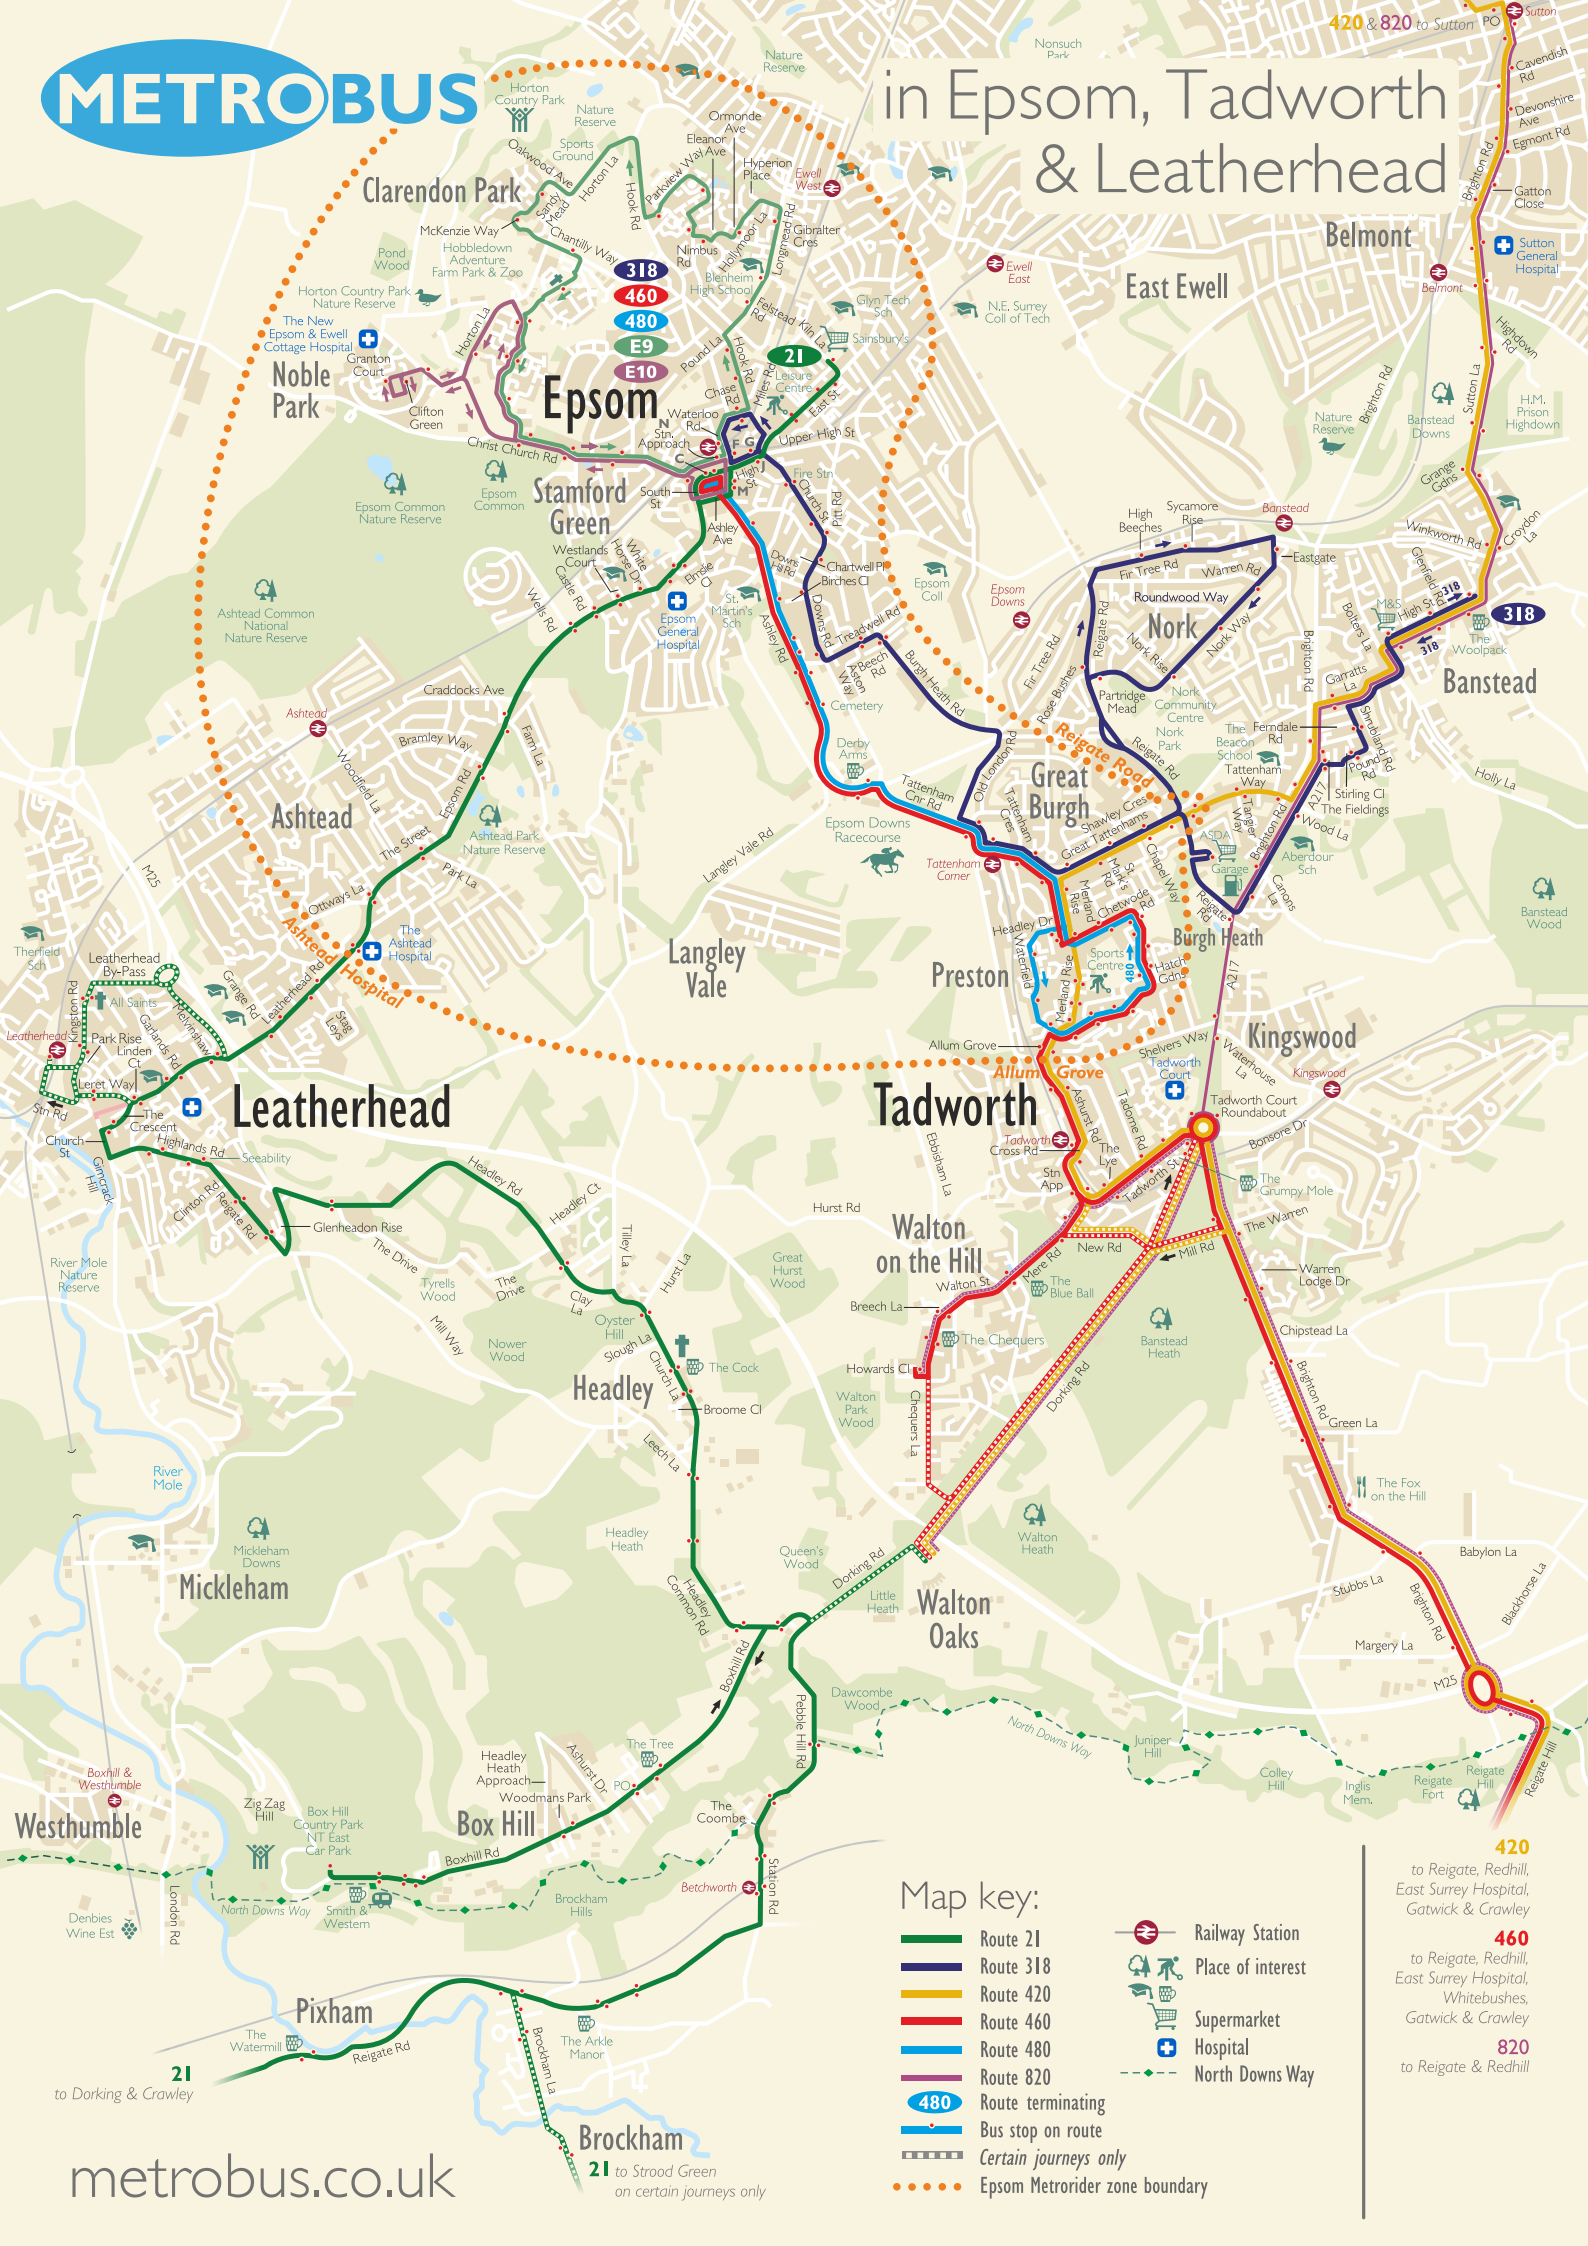

in Epsom, Tadworth & Leatherhead

Map key:

- Route 21
- Route 318
- Route 420
- Route 460
- Route 480
- Route 820
- 480 Route terminating
- Bus stop on route
- Certain journeys only
- ⋯⋯⋯ Epsom Metrorider zone boundary
- Railway Station
- Place of interest
- Supermarket
- Hospital
- - - North Downs Way

420
to Reigate, Redhill,
East Surrey Hospital,
Gatwick & Crawley

460
to Reigate, Redhill,
East Surrey Hospital,
Whitebushes,
Gatwick & Crawley

820
to Reigate & Redhill

21
to Dorking & Crawley

21
to Strood Green
on certain journeys only