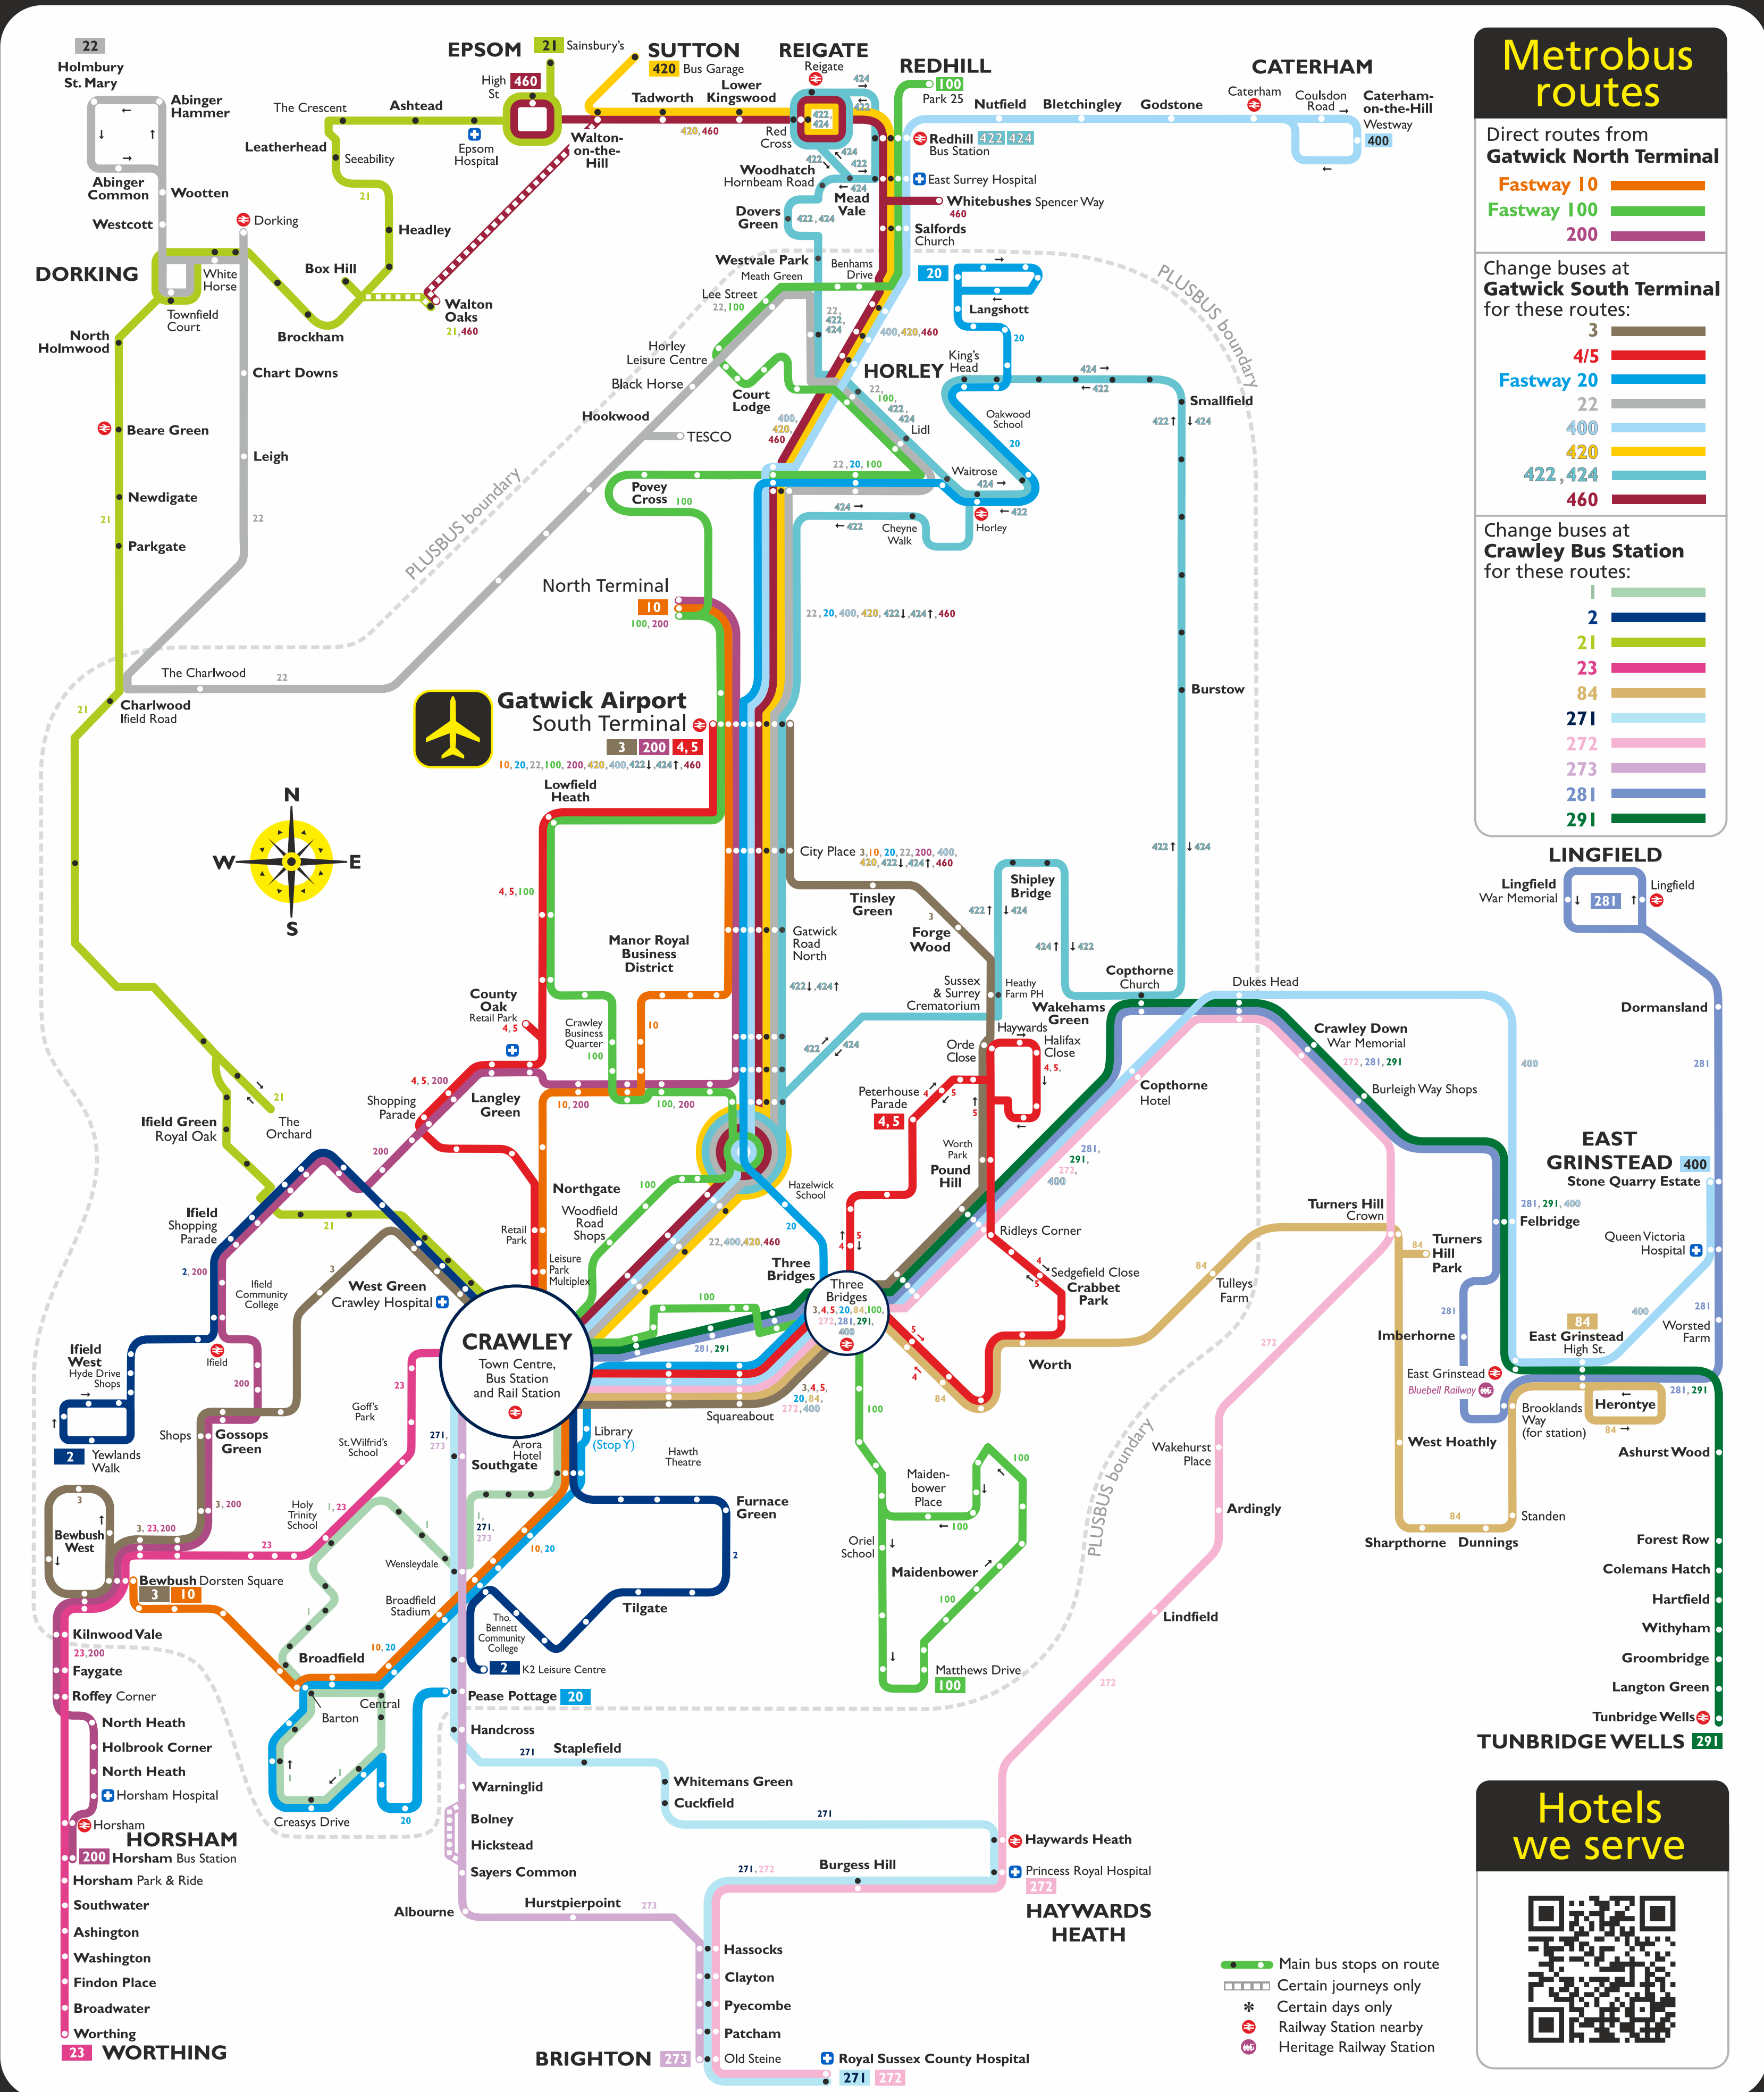

Where To Catch Your Bus at Gatwick North Terminal

31 August 2024

Destinations and Bus Routes

Aviation House.....	10 200	Departs from Stop 9
Banstead.....	420	from S. Terminal northbound stop
Bewbush.....	10 200	Departs from Stop 9
Bletchingley.....	400	from S. Terminal northbound stop
Broadfield.....	10	Departs from Stop 9
Caterham.....	400	from S. Terminal northbound stop
Charlwood.....	22	from S. Terminal northbound stop
City Place.....	10 200	Departs from Stop 9
Copthorne Hotel.....	400	from S. Terminal southbound stop
Court Lodge.....	100	Departs from Stop 9A
Crawley Town Centre	10	Departs from Stop 9
Dorking.....	22	from S. Terminal northbound stop
East Grinstead.....	400	from S. Terminal southbound stop
East Surrey Hospital.....	100	Departs from Stop 9A
Epsom.....	460	from S. Terminal northbound stop
Felbridge.....	400	from S. Terminal southbound stop
Forge Wood.....	3	from S. Terminal southbound stop
Godstone.....	400	from S. Terminal northbound stop

Pease Pottage.....	20	from S. Terminal southbound stop
Pound Hill.....	3 4 5	from S. Terminal southbound stop
Povey Cross.....	100	Departs from Stop 9A
Redhill.....	100	Departs from Stop 9A
Reigate.....	420 424 460	from S. Terminal northbound stop
Salfords.....	100	Departs from Stop 9A
South Terminal (Gatwick)	10 200	Departs from Stop 9
Southgate Avenue.....	100	Departs from Stop 9A
Tadworth.....	420 460	from S. Terminal northbound stop
Tattenham Corner.....	460	from S. Terminal northbound stop
Three Bridges.....	100	Departs from Stop 9A
Walton-on-the-Hill.....	460	from S. Terminal northbound stop
Westvale Park.....	422	from S. Terminal southbound stop
Woodhatch.....	422	from S. Terminal southbound stop
Woodhatch.....	424	from S. Terminal northbound stop
Woodhatch.....	422	from S. Terminal southbound stop
Woodhatch.....	424	from S. Terminal northbound stop