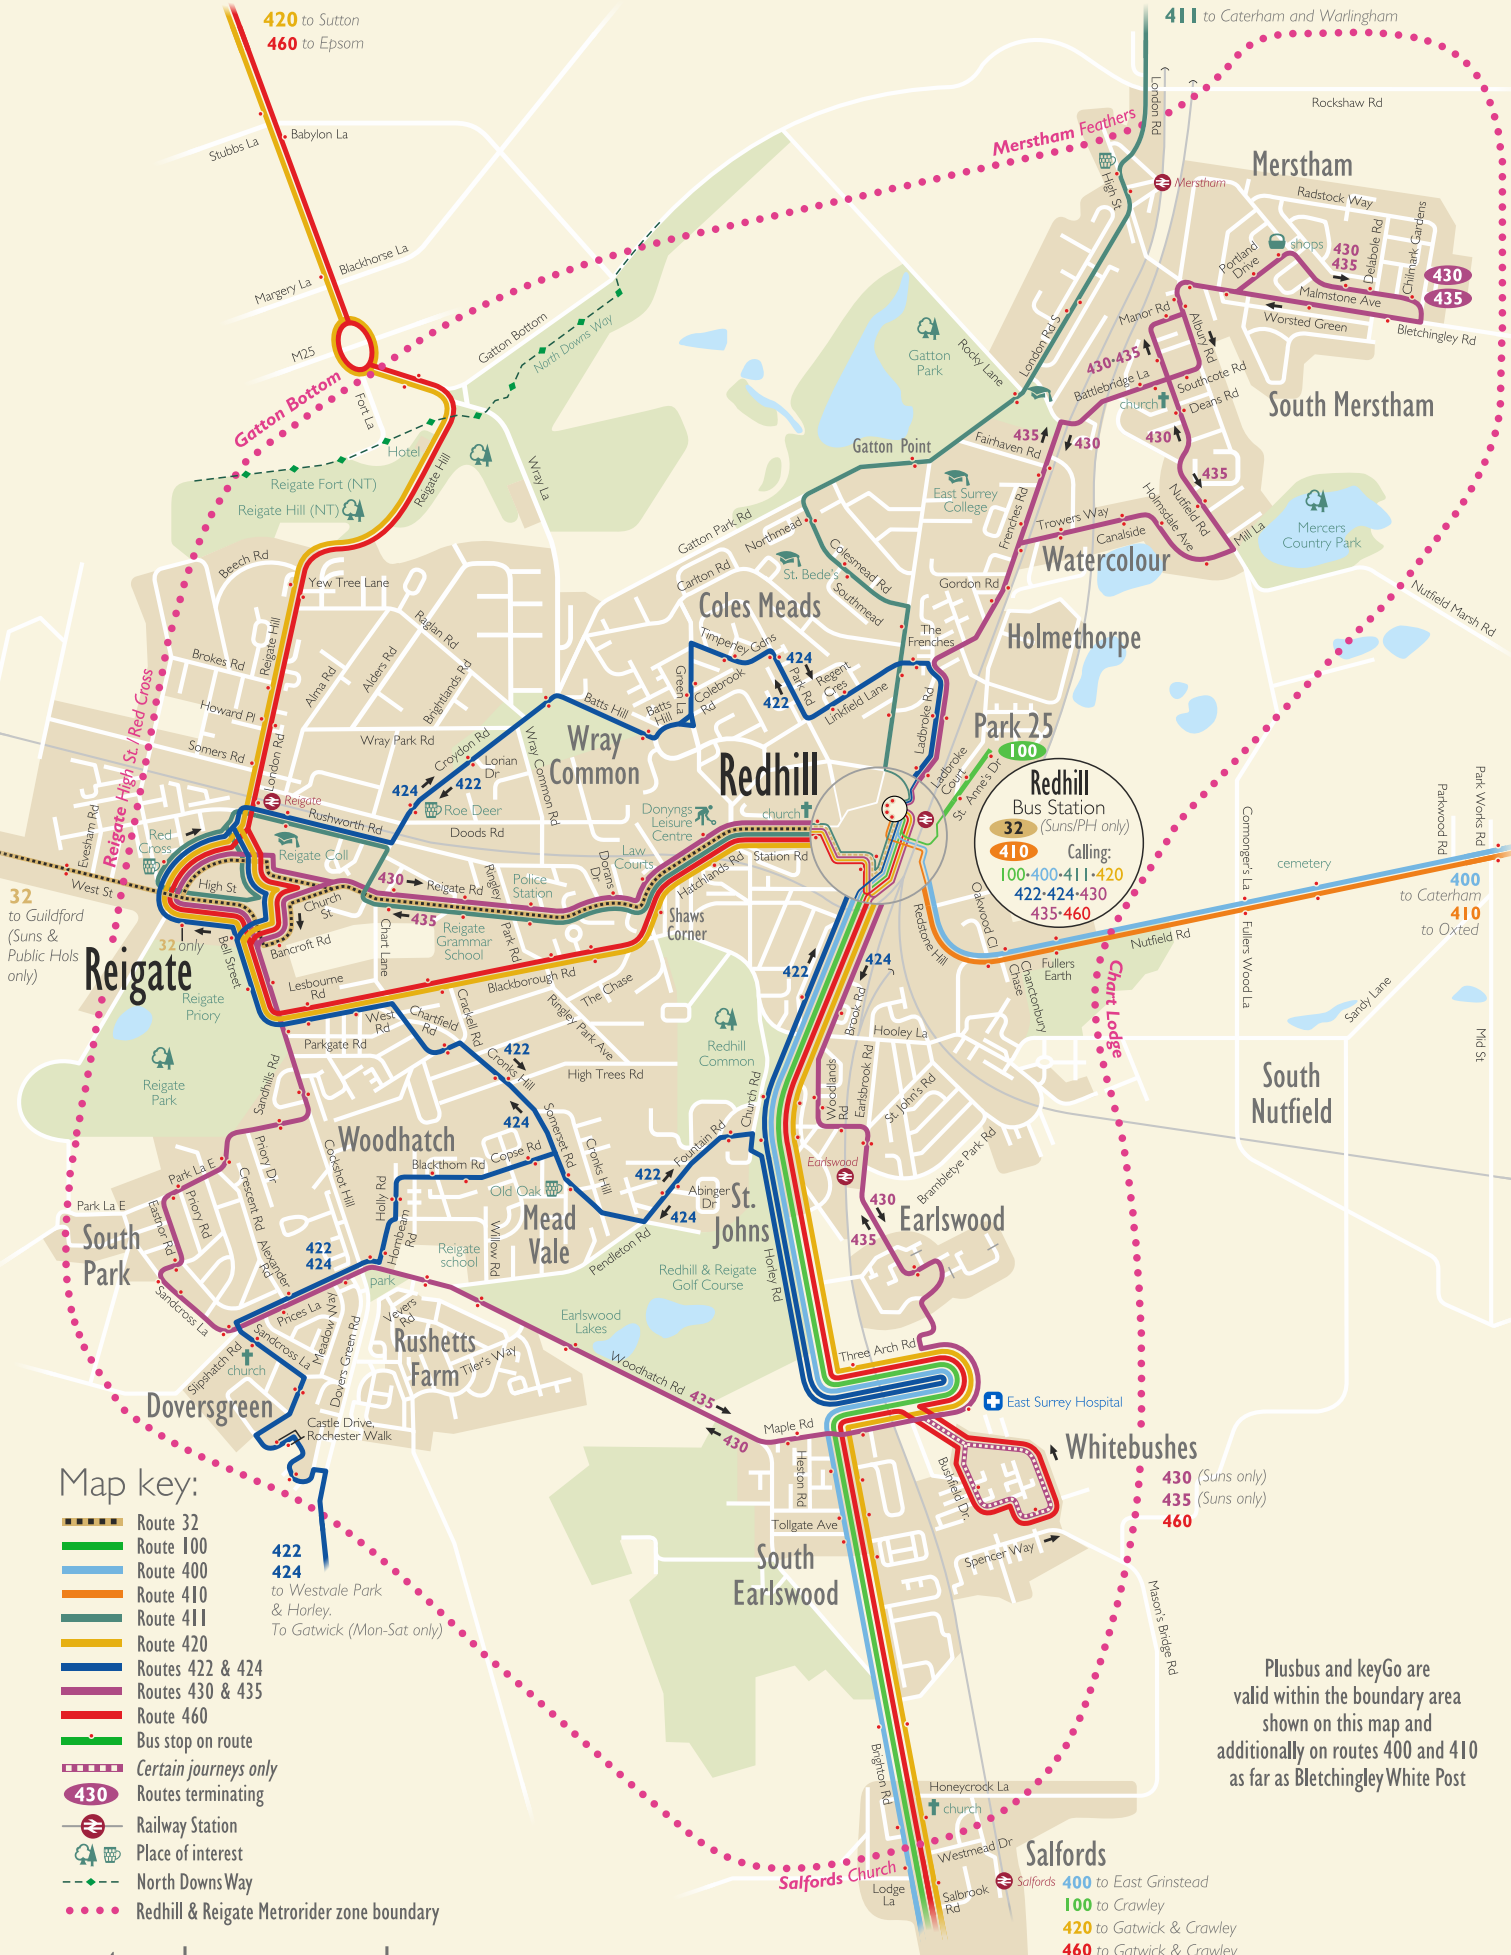

METROBUS in Redhill & Reigate

Redhill Bus Station
32 (Suns/PH only)
410 Calling: 100-400-411-420, 422-424-430, 435-460

Map key:

- Route 32
- Route 100
- Route 400
- Route 410
- Route 411
- Route 420
- Routes 422 & 424
- Routes 430 & 435
- Route 460
- Bus stop on route
- Certain journeys only
- Routes terminating
- Railway Station
- Place of interest
- North Downs Way
- Redhill & Reigate Metrorider zone boundary

Plusbus and keyGo are valid within the boundary area shown on this map and additionally on routes 400 and 410 as far as Bletchingley White Post