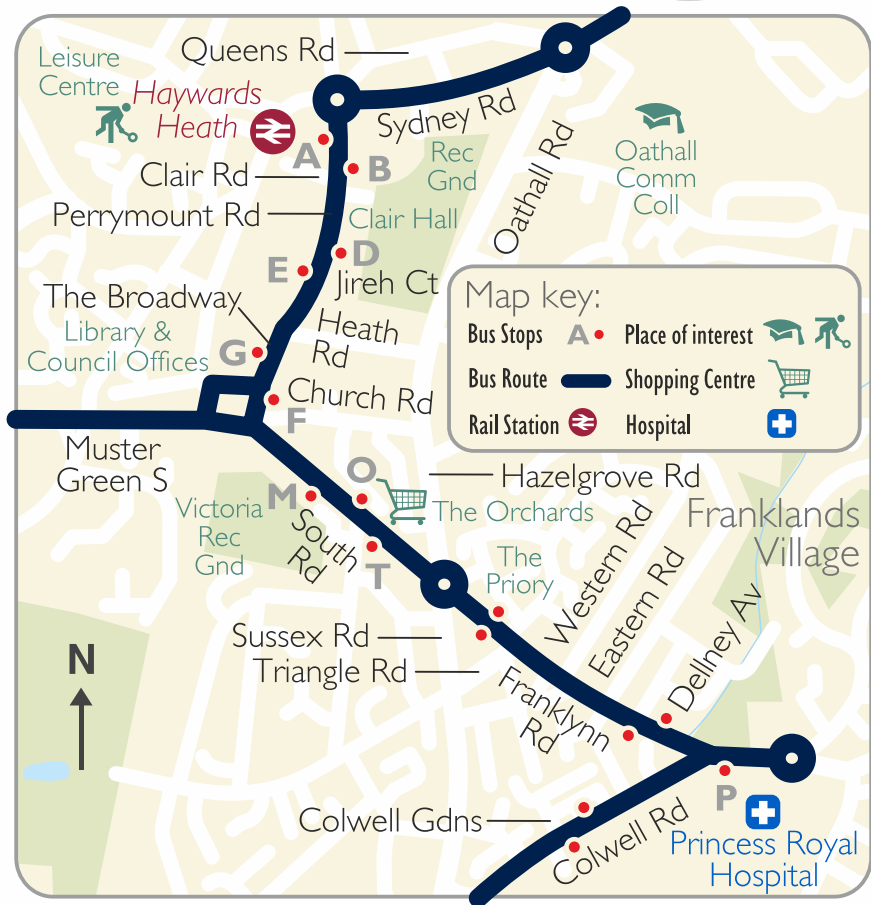

Map key:

Bus Stops	B ●	Place of interest	
Bus Route	—	Supermarket	
		Rail Station	

NB - Inbound terminating services are not shown here.

01293 449191

metrobus.co.uk

Where To Catch Your Bus in Haywards Heath **METROBUS**

Route, Destinations & Bus Stops

- 270** Horsted Keynes, Danehill, Chelwood Gate, Wych Cross, Forest Row, Ashurst Wood, East Grinstead.....
P, T, M, G, E & A
- 270** Princess Royal Hospital, Wivelsfield, Burgess Hill, Hassocks, Pyecombe, Patcham, Brighton, Old Steine, Churchill Square.....
B, D, F, O & P
- 271** Princess Royal Hospital, Wivelsfield, World's End, Burgess Hill, Hassocks, Pyecombe, Patcham, Brighton, Old Steine, Royal Sussex County Hospital.....
B, D, F, O & P
- 271** Cuckfield, Staplefield, Handcross, Pease Pottage, Crawley.....
P, T, M, G, E & A
- 272** Princess Royal Hospital, Wivelsfield, World's End, Burgess Hill, Hassocks, Pyecombe, Patcham, Brighton, Old Steine, Royal Sussex County Hospital.....
B, D, F, O & P
- 272** Lindfield, Ardingly, Turners Hill, Crawley Down, Copthorne, Three Bridges, Crawley.....
P, T, M, G, E & A

Bus Station stops **A • B • C • D • E**

Map key:

Bus Stops	A •	Place of interest	
Bus Route	—	Hospital	
Rail Station		Supermarket	

01293 449191

metrobus.co.uk

Where To Catch Your Bus at Langley Parade

Route and Destinations	Bus Stop
------------------------	----------

Map key: Town Centre Bus Stops **A** ● Place of interest Supermarket/shops
 Bus Route Rail Station

Where To Catch Your Bus

at Three Bridges Station

Map key:

Bus Stops	A •	Place of interest	
Bus Route		Superstore/Shop	
Rail Station			