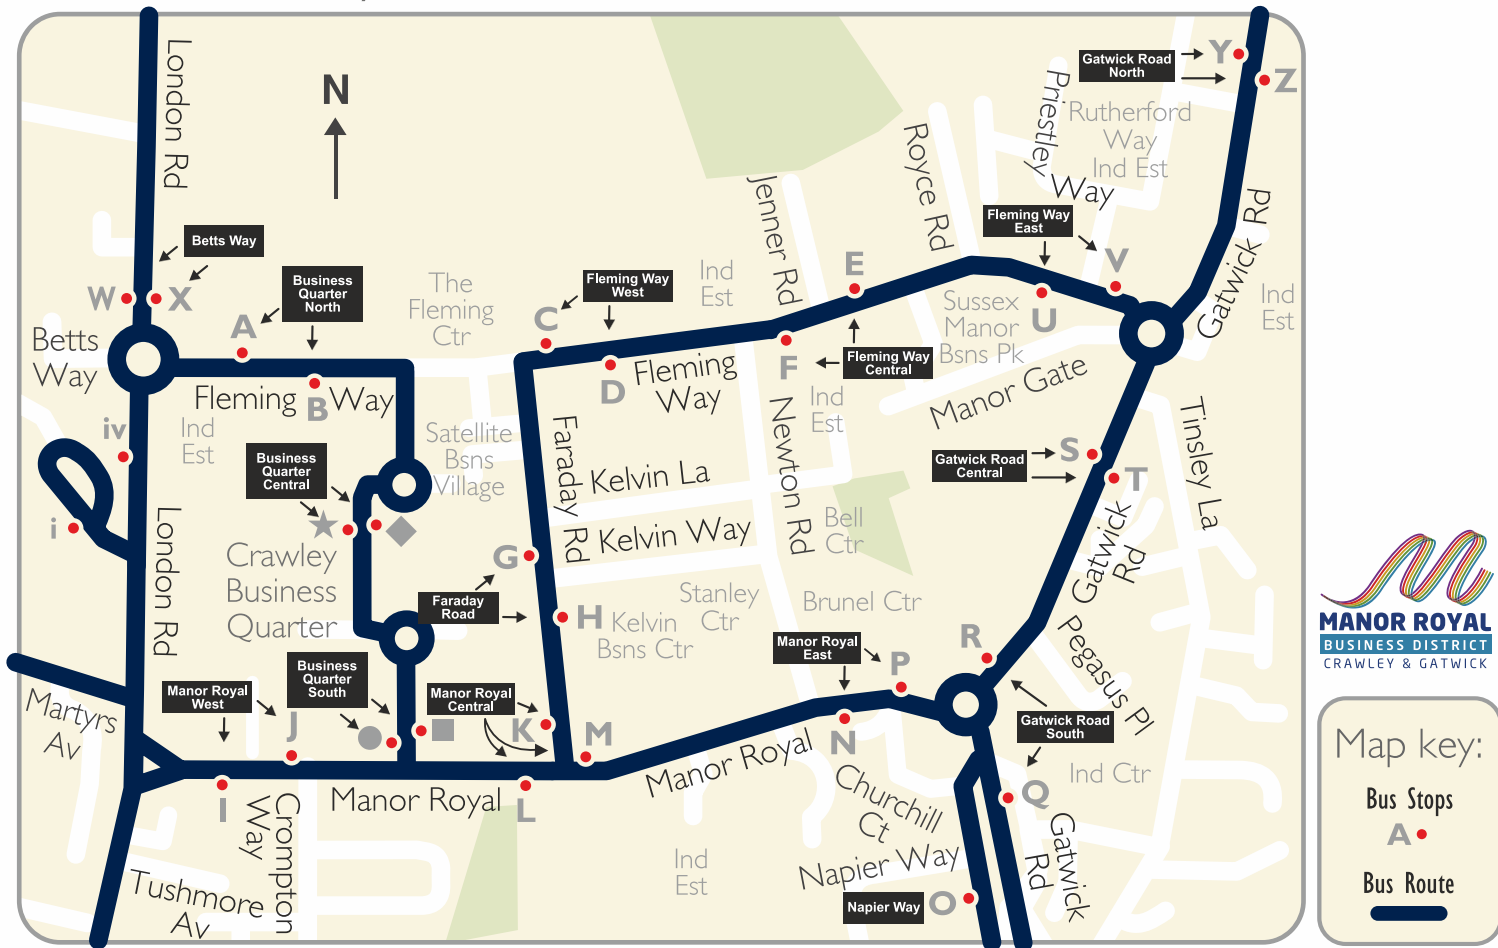

Where To Catch Your Bus

in Manor Royal

Map key:

- Bus Stops
- A ●
- Bus Route

Route and Destinations

Bus Stops

4/5 County Oak, Langley Green, Crawley Town Centre, Three Bridges, Crabtree Park/Wakehams Green, Pound Hill	X, i
4/5 Lowfield Heath, Gatwick Airport.....	iv, W
10 Crawley Town Centre, Southgate, Broadfield, Bewbush.....	Z, U, F, D, H, L & I
10 Gatwick Airport.....	J, K, G, C, E, V & Y
20 Three Bridges, Broadfield.....	Z, T & Q
20 Gatwick Airport, Horley, Langshott.....	R, S & Y
22 Crawley Town Centre.....	Z, T & Q
22 Gatwick Airport, Horley, Hookwood, Charlwood, Leigh, Chart Downs, Dorking, Westcott, Abinger Hammer, Holmbury St. Mary, Abinger Common.....	O, R, S & Y
100 Northgate, Crawley Town Centre, Three Bridges, Maidenbower.....	X, A, ◆, ■, M, P & Q
100 Lowfield Heath, Gatwick Airport, Horley, Salfords, East Surrey Hospital, Redhill.....	O, N, ●, ★, B & W
200 Langley Green, Ifield, Gossops Green, Bewbush, Roffey, North Heath, Horsham.....	Z, T, N, L & I
200 Gatwick Airport.....	J, M, P, R, S & Y
400 Crawley, East Grinstead.....	Z, T & Q
400 Gatwick Airport, Horley, East Surrey Hospital, Redhill, Godstone, Caterham.....	O, R, S & Y
422 Shipley Bridge, Copthorne, Burstow, Smallfield, Horley, Westvale Park, Sidlow Bridge, Dovers Green, Woodhatch, Meadvale, East Surrey Hospital, Redhill.....	Z, T & Q
424 Gatwick Airport, Horley, Westvale Park, Sidlow Bridge, Dovers Green, Woodhatch, Meadvale, Reigate, Redhill..	O, R, S & Y
420 Crawley Town Centre.....	Z, T & Q
420 Gatwick Airport, Horley, East Surrey Hospital, Redhill, Reigate, Lower Kingswood, Tadworth, Preston, Banstead, Belmont, Sutton.....	O, R, S & Y
460 Crawley Town Centre.....	Z, T & Q
460 Gatwick Airport, Horley, Whitebushes, East Surrey Hospital, Redhill, Reigate, Walton-on-the-Hill, Tadworth, Preston, Tattenham Corner, Epsom.....	O, R, S & Y