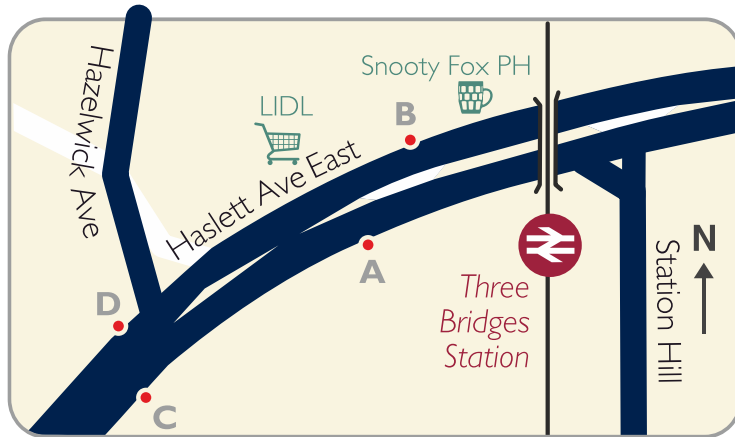

Map key:

- Town Centre Bus Stops **B** ●
- Bus Route **—**
- Pedestrianised Area
- Place of interest
- Shopping Centre
- Rail Station

Where To Catch Your Bus in Reigate

Route & Destinations	Bus Stops
32 (Suns & Pub Hols only - Certain journeys only) Redhill.....	E
32 (Suns & Pub Hols only - Certain journeys only) Reigate, Betchworth, Stroud Green, Brockham, Dorking, Westcott, Abinger Hammer, Gomshall, Shere, Albury, Chilworth, Shalford, Guildford.....	I, H & F
411 Redhill, East Surrey College, Merstham, Chaldon, Caterham, Caterham-on-the-Hill, Whyteleafe, Upper Warlingham, Warlingham, Selsdon (Schooldays only).....	E & C
420 Lower Kingswood, Tadworth, Preston, Banstead, Belmont, Sutton.....	L, J, H, E & A
420 Redhill, East Surrey Hospital, Gatwick, Crawley.....	B, I & K
422 Woodhatch, Westvale Park, Horley, Gatwick, Gatwick Rd. N., Shipley Bridge, Copthorne, Burstow, Smallfield.....	D, I & K
424 Redhill.....	L, J, H, E & C
430 Redhill, Watercolour, South Merstham, Merstham.....	J, H & E
435 South Park, Woodhatch, Whitebushes (Suns only), East Surrey Hospital, Royal Earlswood Park, Earlswood, Redhill, South Merstham, Merstham.....	I & M
460 Lower Kingswood, Walton-on-the-Hill, Tadworth, Preston, Tattenham Corner, Epsom.....	L, J, H, E & A
460 Redhill, East Surrey Hospital, Whitebushes, Gatwick, Crawley.....	B, I & K

Map key: Town Centre Bus Stops **A** ● Place of interest Supermarket/shops
 Bus Route Rail Station

Where To Catch Your Bus

at Three Bridges Station

Map key:

Bus Stops	A •	Place of interest	
Bus Route		Superstore/Shop	
Rail Station			