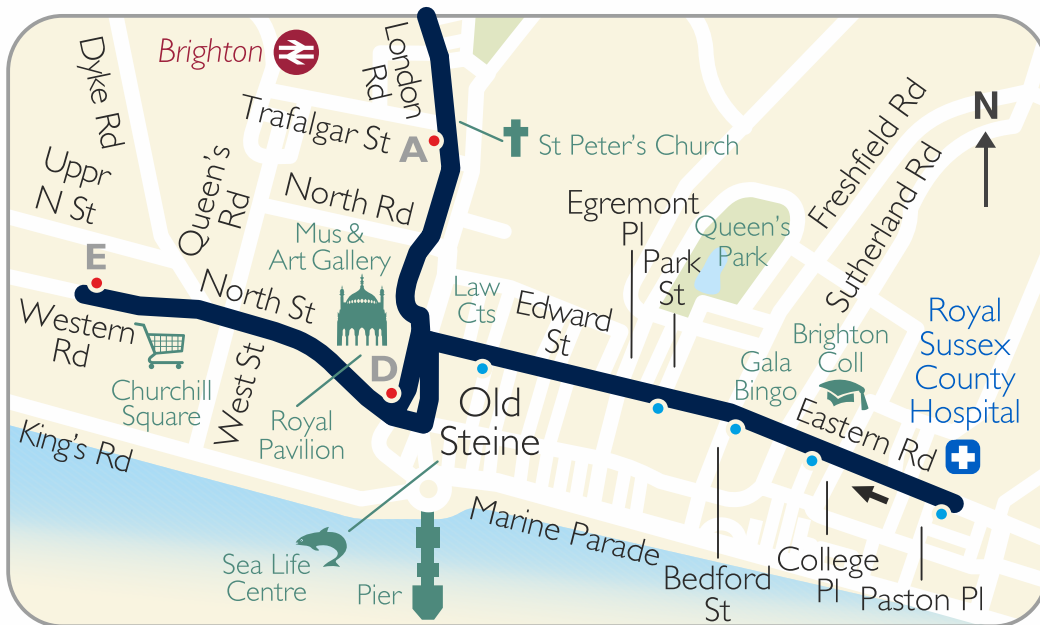

METROBUS

Where To Catch Your Bus in Brighton

Map key:

- Bus Stops **A** ●
- Bus Route **—**
- Rail Station 
- Place of interest 
- Shopping Centre 
- Hospital 

Route & Destinations

- 270** Patcham, Pyecombe, Hassocks, Burgess Hill, Princess Royal Hospital, Haywards Heath, Lindfield, Horsted Keynes, Danehill, Chelwood Gate, Wych Cross, Forest Row, Ashurst Wood, East Grinstead..... **E, D & A**
- 271** Patcham, Pyecombe, Hassocks, Burgess Hill, World's End, Wivelsfield, Princess Royal Hospital, Haywards Heath, Cuckfield, Staplefield, Handcross, Pease Pottage, Crawley..... **●, D & A**
- 272** Patcham, Pyecombe, Hassocks, Burgess Hill, World's End, Wivelsfield, Princess Royal Hosp., Haywards Heath, Lindfield, Ardingly, Turners Hill, Crawley Down, Copthorne, Three Bridges, Crawley..... **●, D & A**
- 273** Patcham, Pyecombe, Hassocks, Hurstpierpoint, Albourne, Sayers Common, Hickstead, Bolney, Warninglid, Handcross, Pease Pottage, Crawley..... **D & A**

Map key: Town Centre Bus Stops **A** ● Place of interest Supermarket/shops
 Bus Route Rail Station

Where To Catch Your Bus

at Three Bridges Station

Map key:

Bus Stops	A •	Place of interest	
Bus Route		Superstore/Shop	
Rail Station			