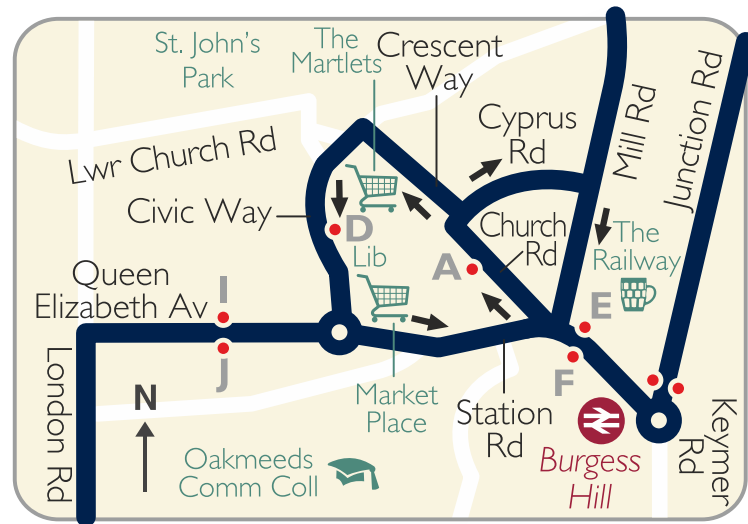

Where To Catch Your Bus in Burgess Hill

METROBUS

Map key:

Rail Station

Bus Stops

A •

Place of interest

Bus Route

Shopping Centre

Route & Destinations

Bus Stops

270	Hassocks, Pyecombe, Patcham, Brighton, Old Steine, Churchill Square.....	A, D & J
270	Wivelsfield Station, Princess Royal Hospital, Haywards Heath, Lindfield, Horsted Keynes, Danehill, Chelwood Gate, Wych Cross, Forest Row, Ashurst Wood, East Grinstead.....	I & A
271	Hassocks, Pyecombe, Patcham, Brighton, Old Steine, Royal Sussex County Hospital.....	A, D & J
271	World's End, Wivelsfield Station, Princess Royal Hospital, Haywards Heath, Cuckfield, Staplefield, Handcross, Pease Pottage, Crawley.....	I, A & E
272	Hassocks, Pyecombe, Patcham, Brighton, Old Steine, Royal Sussex County Hospital.....	A, D & J
272	World's End, Wivelsfield, Princess Royal Hospital, Haywards Heath, Lindfield, Ardingly, Turners Hill, Crawley Down, Copthorne, Three Bridges, Crawley.....	I, A & E

01293 449191

metrobus.co.uk