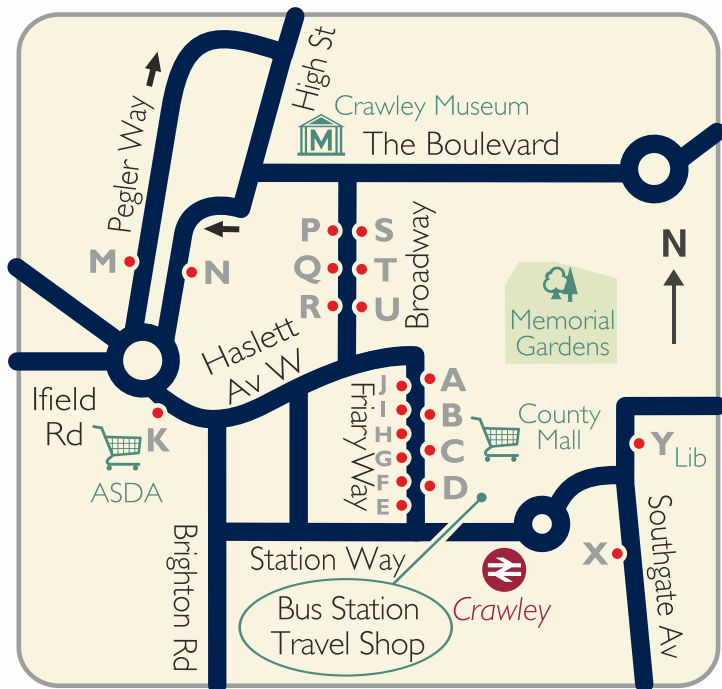

Where To Catch Your Bus in Crawley

NB - Inbound terminating services are not shown here.

Map key:

- Bus Stops **A •**
- Bus Route **—**
- Rail Station
- Place of interest
- Shopping Centre/ Supermarket

Route and Destinations

Bus Stops