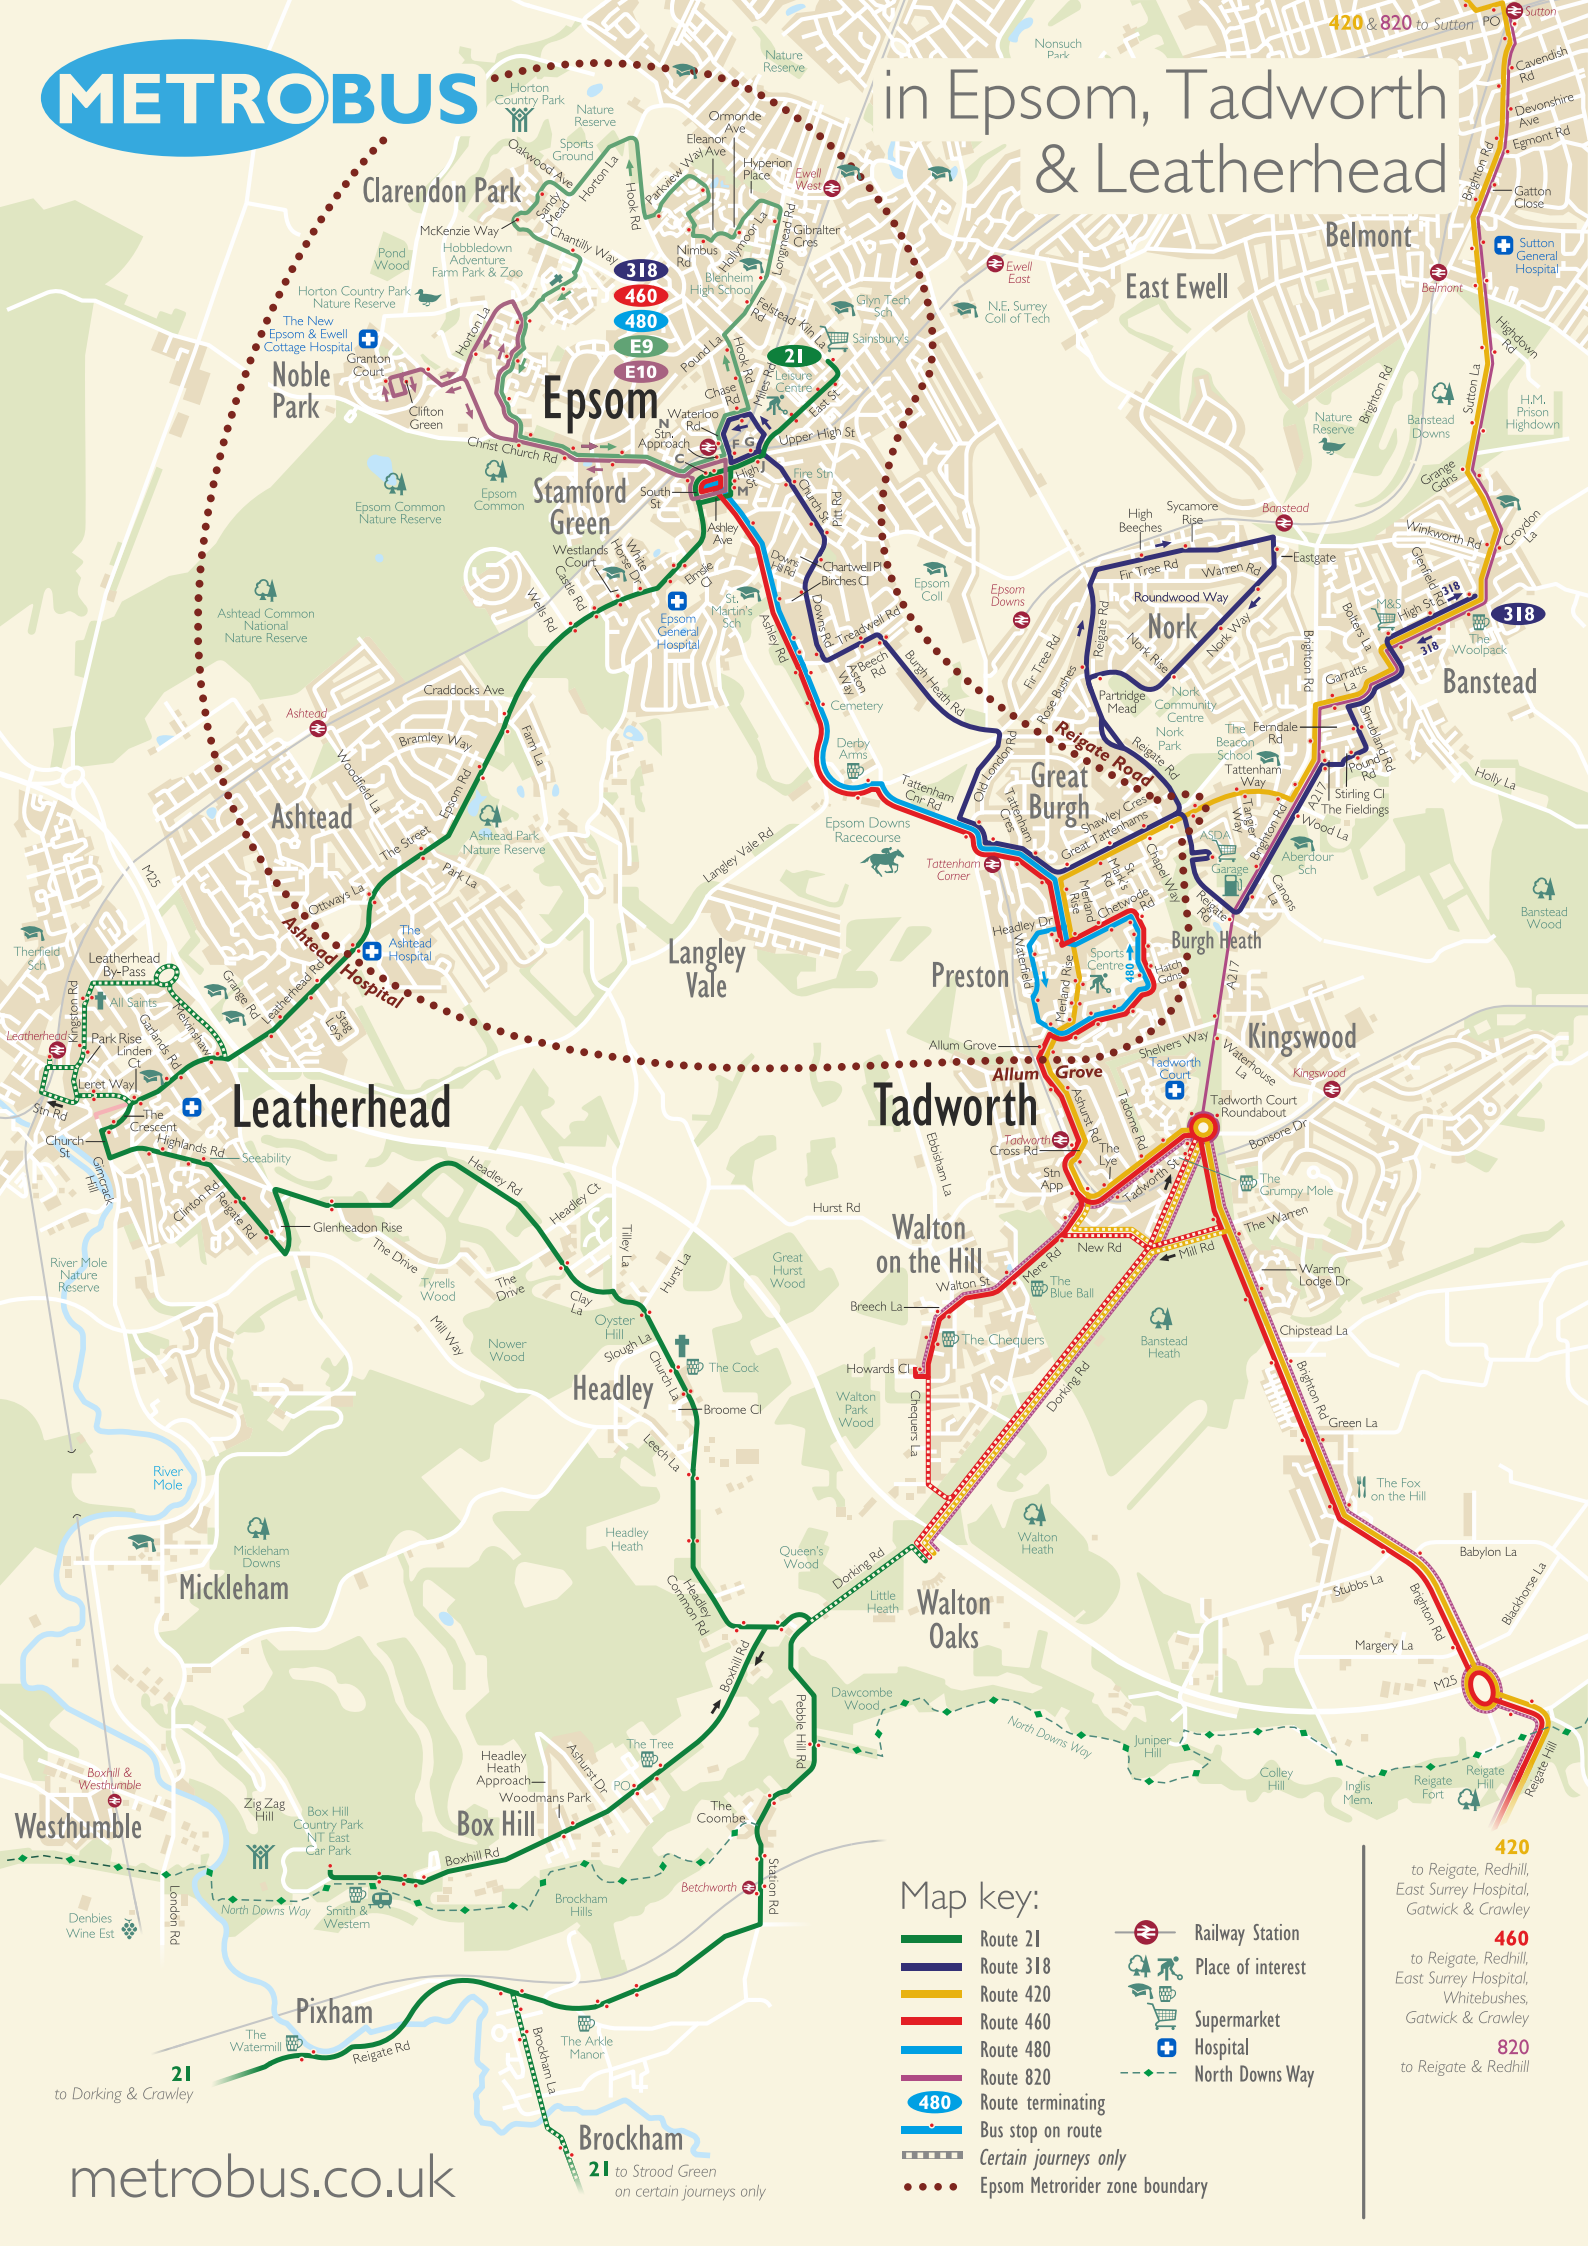

in Epsom, Tadworth & Leatherhead

Map key:

- Route 21
- Route 318
- Route 420
- Route 460
- Route 480
- Route 820
- 480 Route terminating
- Bus stop on route
- Certain journeys only
- ⋯ Epsom Metrorider zone boundary
- Railway Station
- Place of interest
- Supermarket
- Hospital
- - - North Downs Way

420
to Reigate, Redhill,
East Surrey Hospital,
Gatwick & Crawley

460
to Reigate, Redhill,
East Surrey Hospital,
Whitebushes,
Gatwick & Crawley

820
to Reigate & Redhill

21
to Dorking & Crawley

21
to Strood Green
on certain journeys only