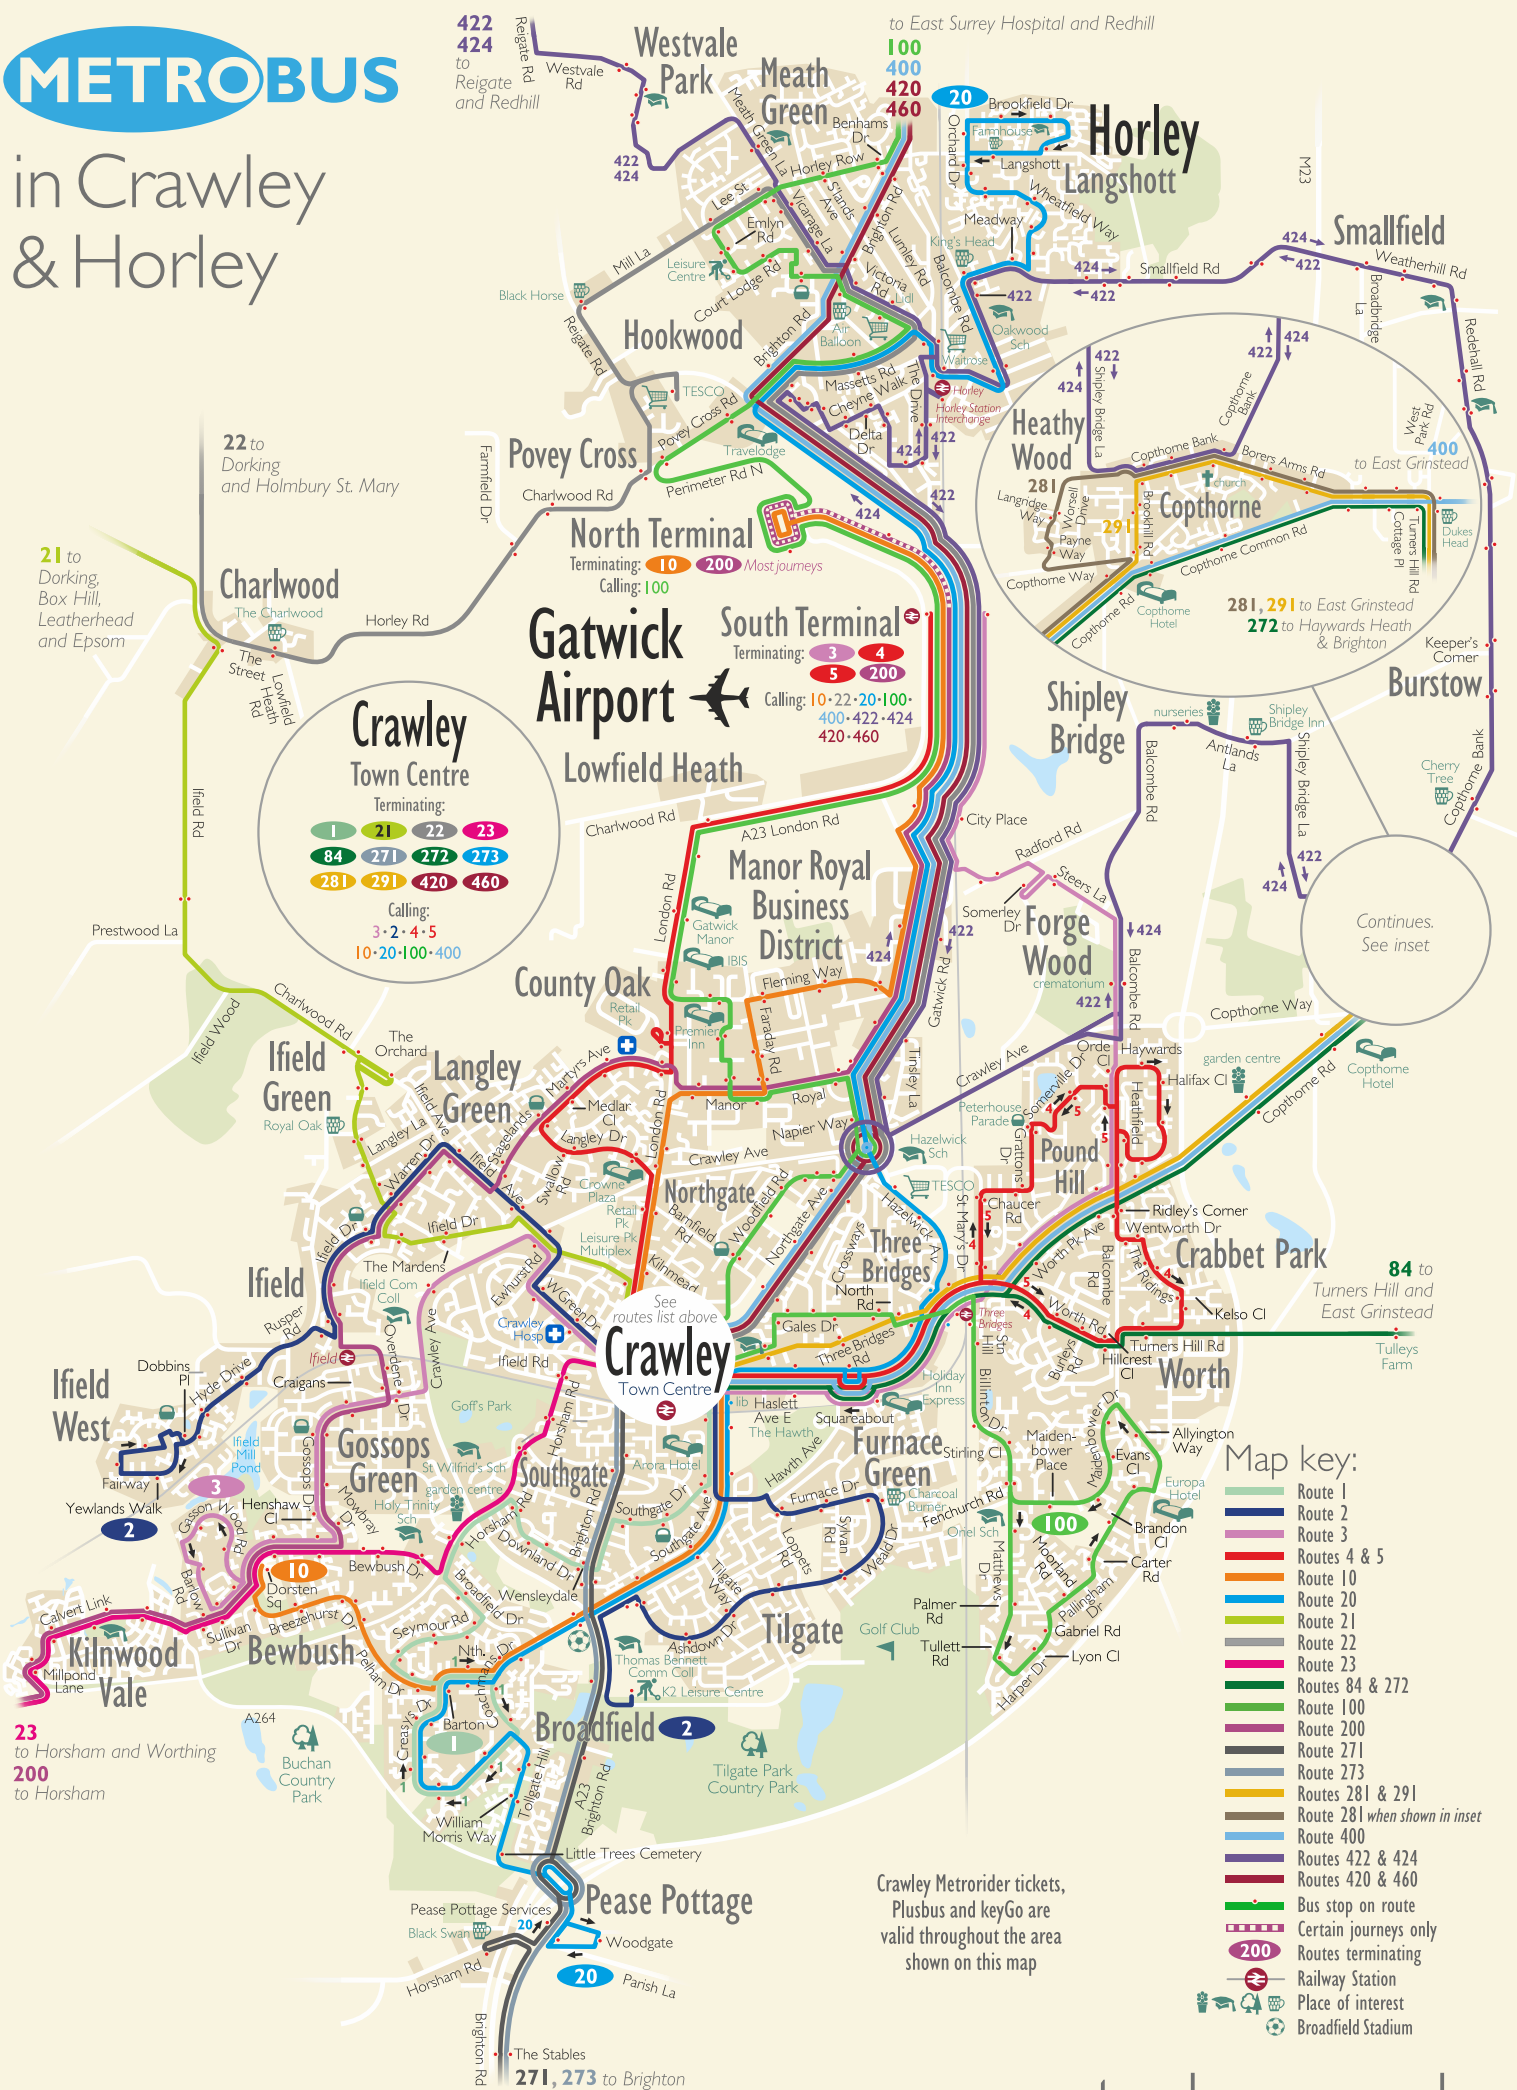

## in Crawley & Horley

Crawley Metrorider tickets, Plusbus and keyGo are valid throughout the area shown on this map