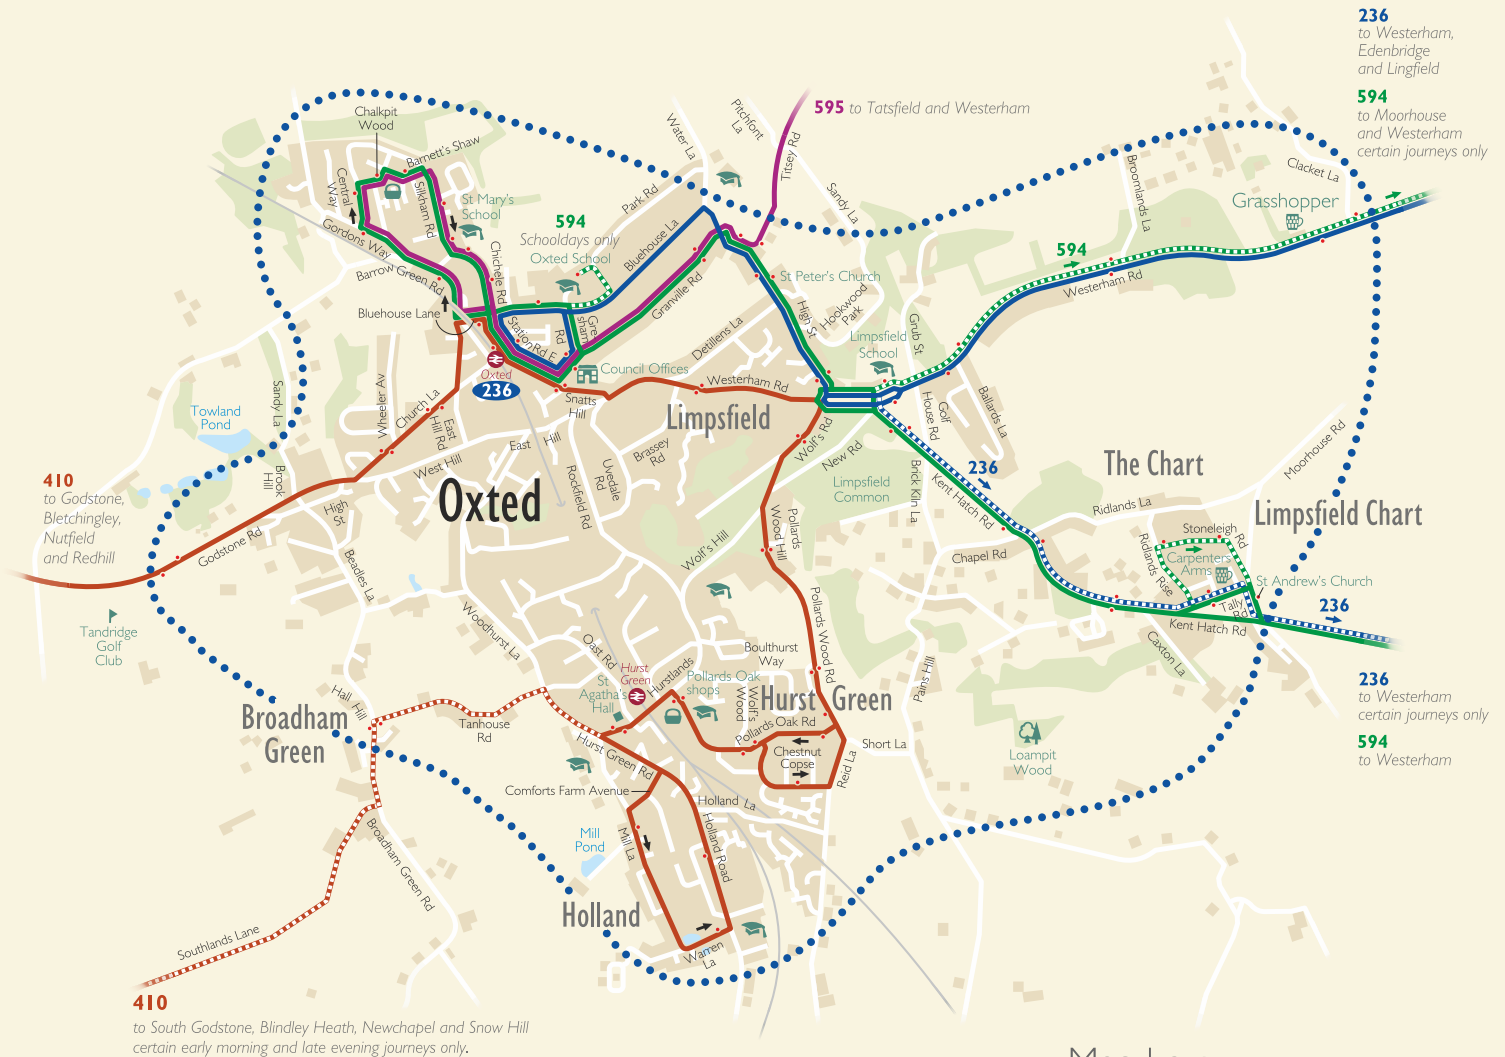

METROBUS in Oxted

Map key:

- Route 236
- Route 410, 410A
- Route 594
- Route 595
- Bus stop on route
- Certain journeys only
- 236 Routes terminating
- Railway Station
- Place of interest
- Oxted Hoppa boundary