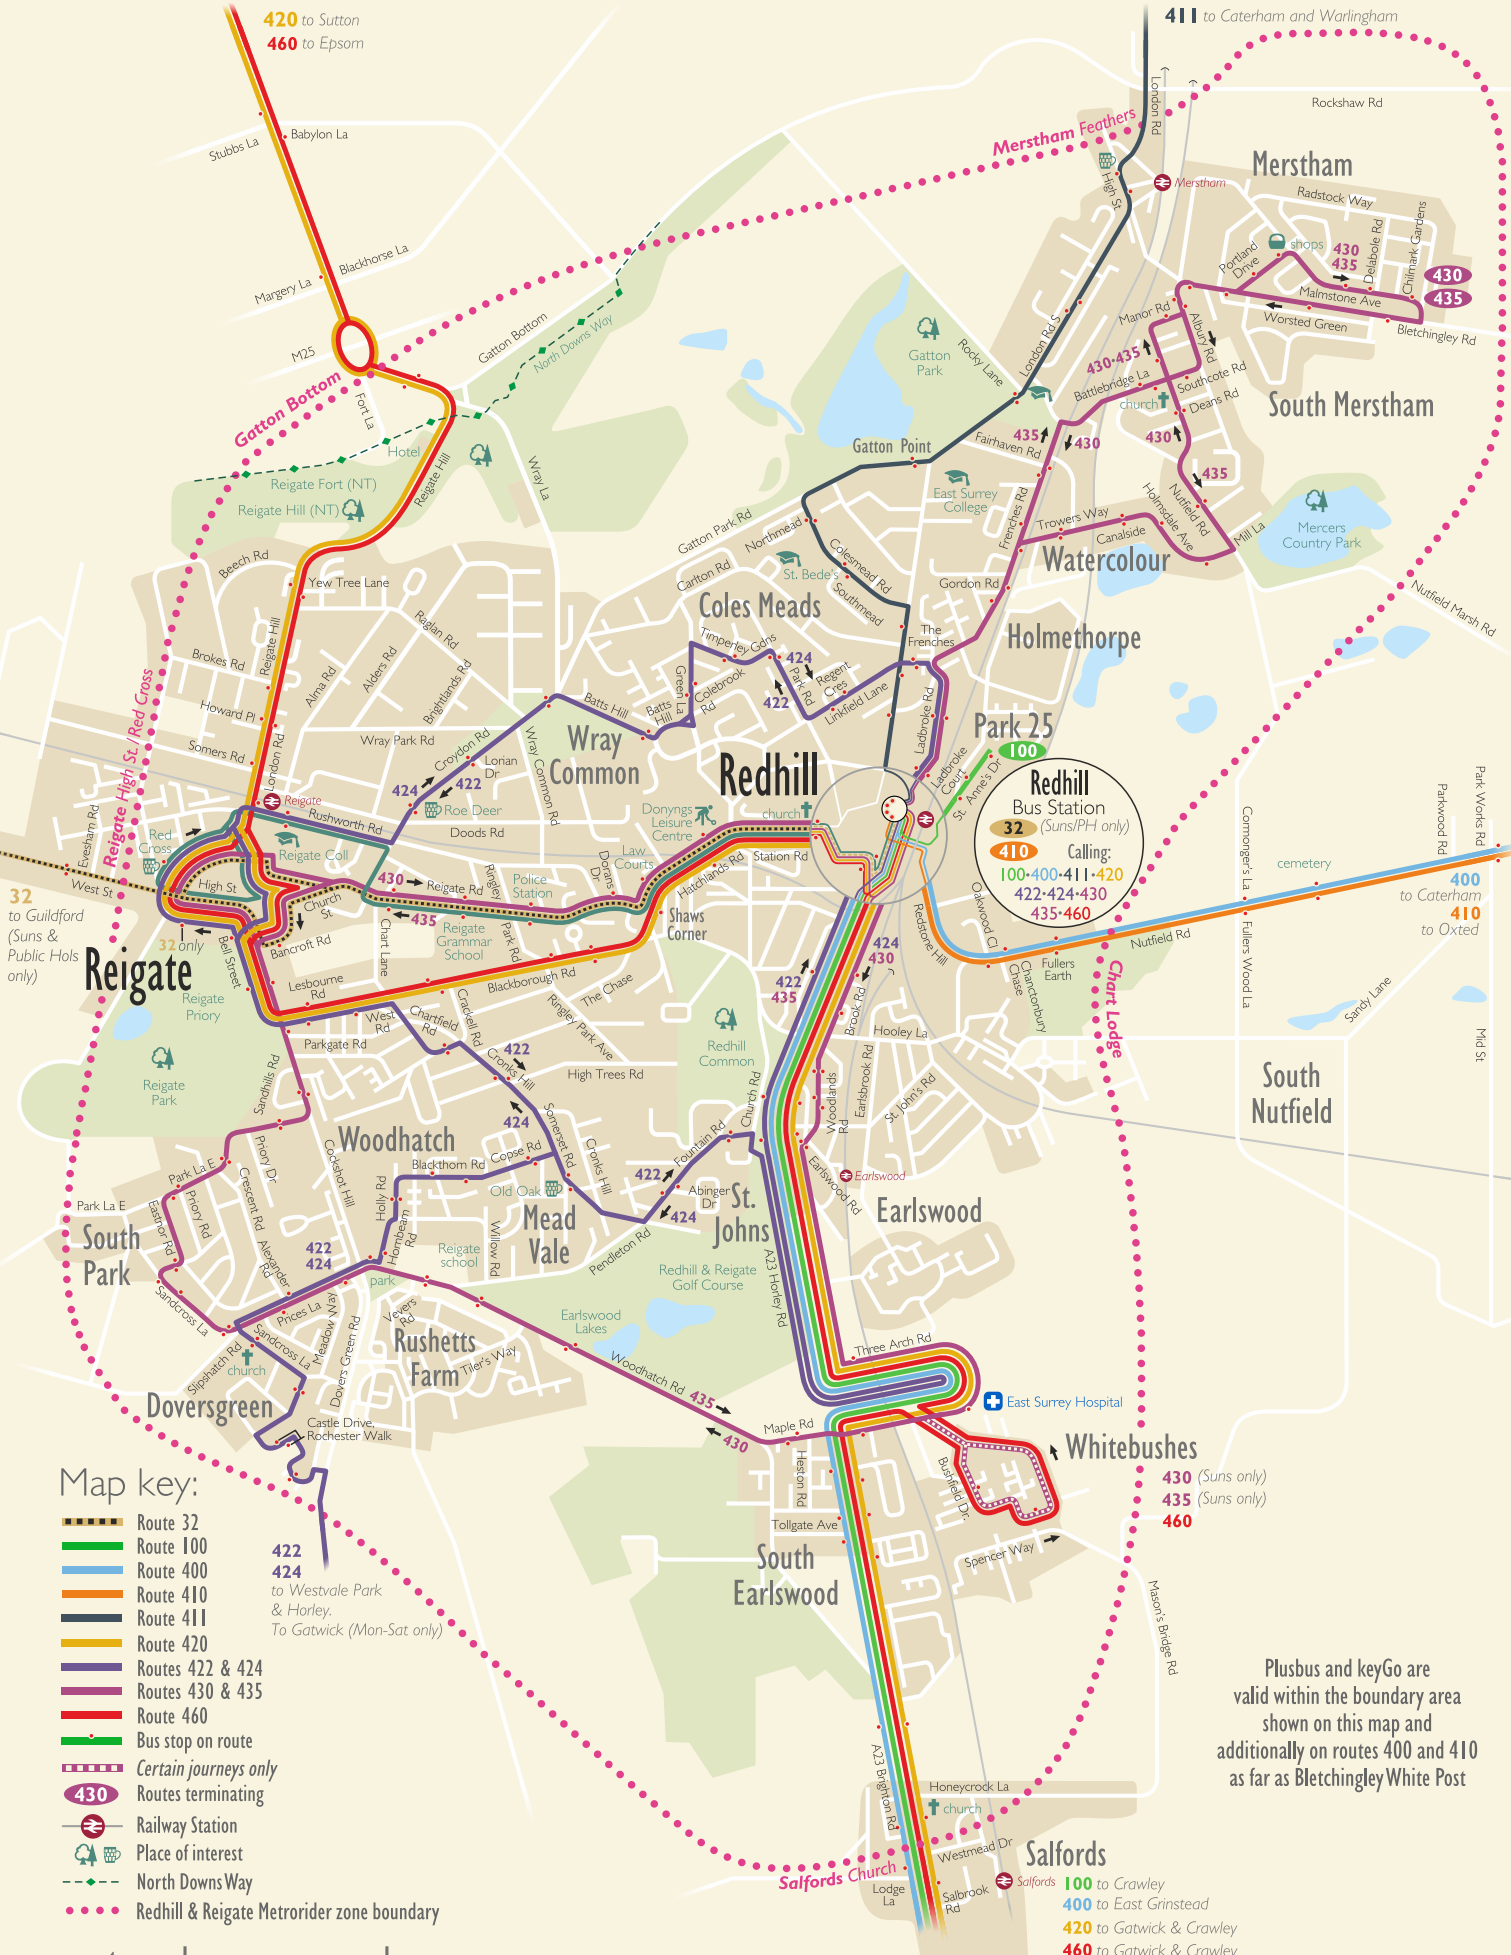

METROBUS in Redhill & Reigate

Redhill Bus Station
32 (Suns/PH only)
410 Calling: 100-400-411-420, 422-424-430, 435-460

Map key:

- Route 32
- Route 100
- Route 400
- Route 410
- Route 411
- Route 420
- Routes 422 & 424
- Routes 430 & 435
- Route 460
- Bus stop on route
- Certain journeys only
- 430 Routes terminating
- Railway Station
- Place of interest
- North Downs Way
- Redhill & Reigate Metrorider zone boundary

Plusbus and keyGo are valid within the boundary area shown on this map and additionally on routes 400 and 410 as far as Bletchingley White Post