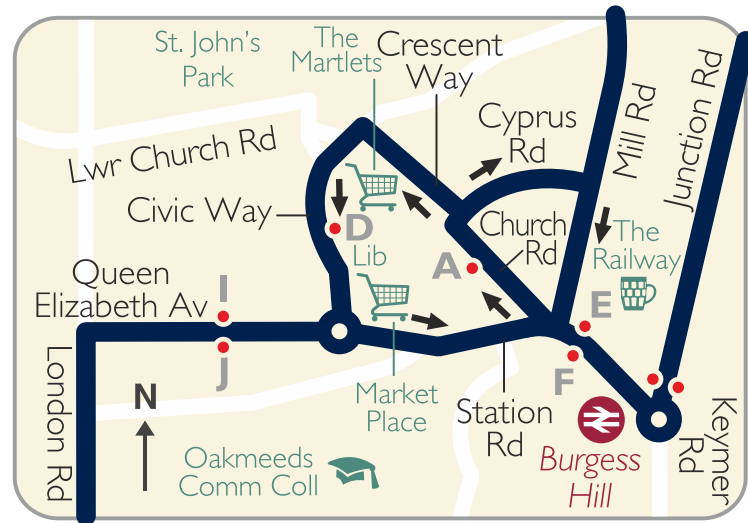

Where To Catch Your Bus in Burgess Hill

METROBUS

Map key:

Rail Station

Bus Stops

A •

Place of interest

Bus Route

Shopping Centre

Route & Destinations

Bus Stops

270	Hassocks, Pyecombe, Patcham, Brighton, Old Steine, Churchill Square.....	A, D & J
270	Wivelsfield Station, Princess Royal Hospital, Haywards Heath, Lindfield, Horsted Keynes, Danehill, Chelwood Gate, Wych Cross, Forest Row, Ashurst Wood, East Grinstead.....	I & A
271	Hassocks, Pyecombe, Patcham, Brighton, Old Steine, Royal Sussex County Hospital.....	A, D & J
271	World's End, Wivelsfield Station, Princess Royal Hospital, Haywards Heath, Cuckfield, Staplefield, Handcross, Pease Pottage, Crawley.....	I, A & E
272	Hassocks, Pyecombe, Patcham, Brighton, Old Steine, Royal Sussex County Hospital.....	A, D & J
272	World's End, Wivelsfield, Princess Royal Hospital, Haywards Heath, Lindfield, Ardingly, Turners Hill, Crawley Down, Copthorne, Three Bridges, Crawley.....	I, A & E

01293 449191

metrobus.co.uk