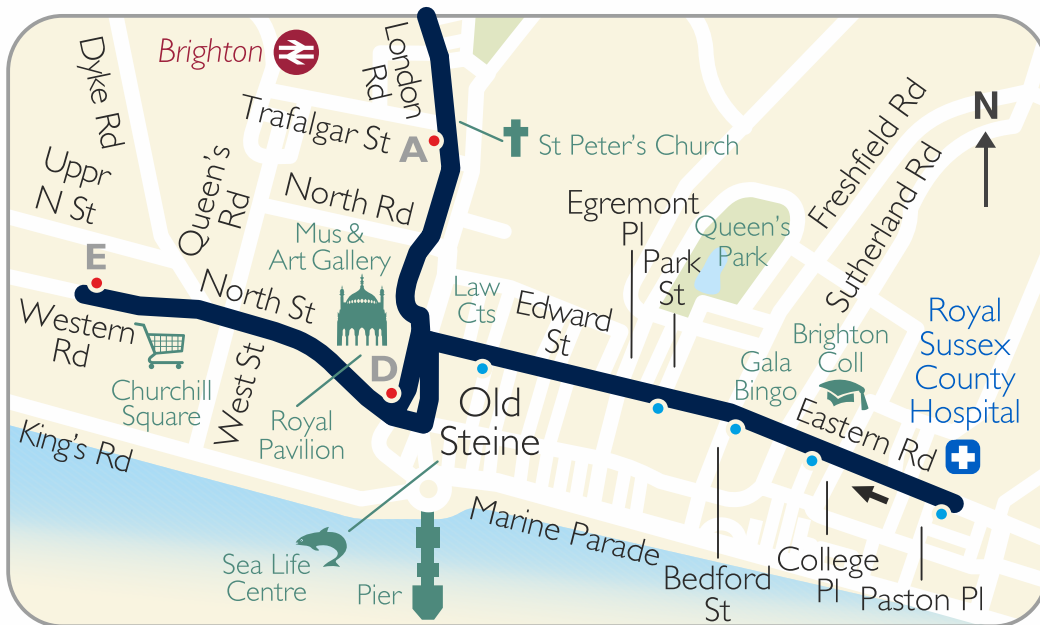

METROBUS

Where To Catch Your Bus in Brighton

Map key:

- Bus Stops **A** ●
- Bus Route **—**
- Rail Station 
- Place of interest 
- Shopping Centre 
- Hospital 

Route & Destinations

- 270** Patcham, Pyecombe, Hassocks, Burgess Hill, Princess Royal Hospital, Haywards Heath, Lindfield, Horsted Keynes, Danehill, Chelwood Gate, Wych Cross, Forest Row, Ashurst Wood, East Grinstead..... **E, D & A**
- 271** Patcham, Pyecombe, Hassocks, Burgess Hill, World's End, Wivelsfield, Princess Royal Hospital, Haywards Heath, Cuckfield, Staplefield, Handcross, Pease Pottage, Crawley..... **●, D & A**
- 272** Patcham, Pyecombe, Hassocks, Burgess Hill, World's End, Wivelsfield, Princess Royal Hosp., Haywards Heath, Lindfield, Ardingly, Turners Hill, Crawley Down, Copthorne, Three Bridges, Crawley..... **●, D & A**
- 273** Patcham, Pyecombe, Hassocks, Hurstpierpoint, Albourne, Sayers Common, Hickstead, Bolney, Warninglid, Handcross, Pease Pottage, Crawley..... **D & A**

Map key:

- Town Centre Bus Stops **A** ●
- Bus Route **—**
- Place of interest
- Supermarket/shops
- Rail Station

Where To Catch Your Bus

at Three Bridges Station

Map key:

Bus Stops	A •	Place of interest	
Bus Route		Superstore/Shop	
Rail Station			