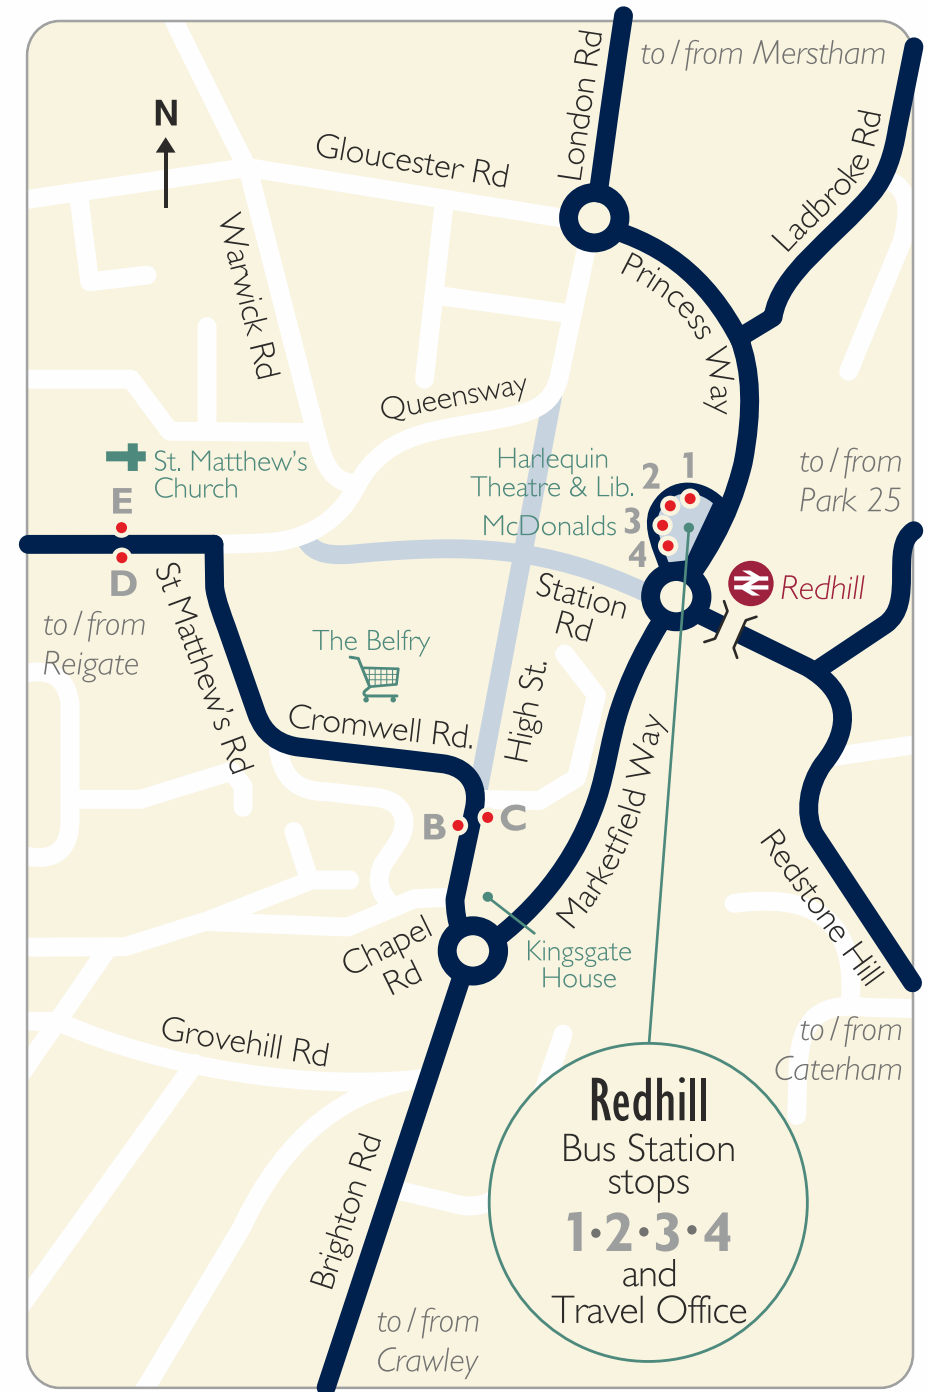

32	<i>(Suns & Pub Hols only - Certain journeys only)</i> Reigate, Betchworth, Strood Green, Brockham, Dorking, Westcott, Abinger Hammer, Gomshall, Shere, Albury, Chilworth, Shalford, Guildford.....	2, B & D
100	Park 25.....	1
100	East Surrey Hospital, Horley, Gatwick, Crawley.....	2
400	Nutfield, Bletchingley, Godstone, Caterham, Caterham-on-the-Hill.....	1
400	East Surrey Hospital, Salfords, Horley, Gatwick, Crawley, Three Bridges, Copthorne, Felbridge, East Grinstead, Queen Victoria Hospital, Stone Quarry.....	2
410	Nutfield, Bletchingley, Godstone, Oxted, Hurst Green.....	1
411	East Surrey College, Merstham, Chaldon, Caterham, Caterham-on-the-Hill, Whyteleafe, Upper Warlingham, Warlingham, Selsdon (SDO).....	2
411	Reigate.....	2, B & D
420	Reigate, Lower Kingwood, Tadworth, Preston, Banstead, Belmont, Sutton.....	1, B & D
420	East Surrey Hospital, Gatwick, Crawley.....	E, C & 2
422	Reigate, Woodhatch, Westvale Park, Horley, Gatwick, Gatwick Rd. N., Shipley Bridge, Copthorne, Burstow, Smallfield.....	2
424	East Surrey Hospital, Woodhatch, Westvale Park, Horley, Smallfield, Burstow, Copthorne, Shipley Bridge, Gatwick Rd. N., Gatwick.....	2
430	<i>Northbound</i> - Watercolour, South Merstham, Merstham.....	E, C & 4
430	<i>Southbound</i> - Earlswood, Royal Earlswood Park, East Surrey Hospital, Whitebushes (<i>Suns only</i>), Woodhatch, South Park, Reigate.....	3
435	<i>Northbound</i> - Frenches Road, South Merstham, Merstham.....	4
435	<i>Southbound</i> - Reigate, South Park, Woodhatch, Whitebushes (<i>Suns only</i>), East Surrey Hospital, Royal Earlswood Park, Earlswood.....	3, B & D
460	Reigate, Lower Kingswood, Walton-on-the-Hill, Tadworth, Preston, Tattenham Corner, Epsom.....	1, B & D
460	East Surrey Hospital, Whitebushes, Gatwick, Crawley.....	E, C & 2

Map key:

- Town Centre Bus Stops **B** ●
- Bus Route **—**
- Pedestrianised Area
- Place of interest
- Shopping Centre
- Rail Station