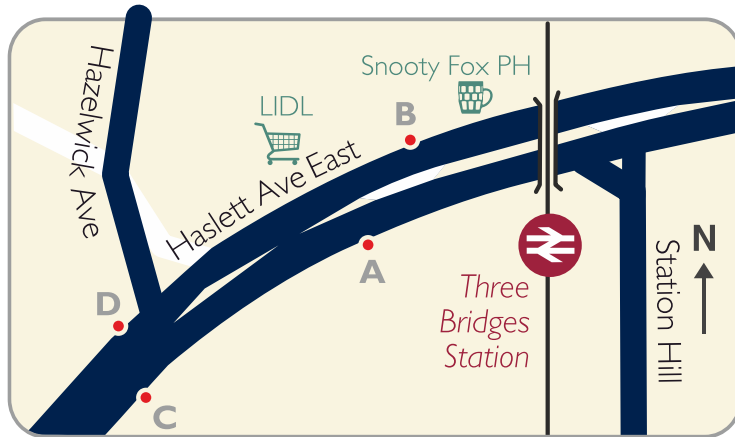

Map key:

- Town Centre Bus Stops **B** ●
- Bus Route **—**
- Pedestrianised Area
- Place of interest
- Shopping Centre
- Rail Station

Where To Catch Your Bus in Reigate

Route & Destinations	Bus Stops
32 (Suns & Pub Hols only - Certain journeys only) Redhill.....	E
32 (Suns & Pub Hols only - Certain journeys only) Reigate, Betchworth, Stroud Green, Brockham, Dorking, Westcott, Abinger Hammer, Gomshall, Shere, Albury, Chilworth, Shalford, Guildford.....	I, H & F
411 Redhill, East Surrey College, Merstham, Chaldon, Caterham, Caterham-on-the-Hill, Whyteleafe, Upper Warlingham, Warlingham, Selsdon (Schooldays only).....	E & C
420 Lower Kingswood, Tadworth, Preston, Banstead, Belmont, Sutton.....	L, J, H, E & A
420 Redhill, East Surrey Hospital, Gatwick, Crawley.....	B, I & K
422 Woodhatch, Westvale Park, Horley, Gatwick, Gatwick Rd. N., Shipley Bridge, Copthorne, Burstow, Smallfield.....	D, I & K
424 Redhill.....	L, J, H, E & C
430 Redhill, Watercolour, South Merstham, Merstham.....	J, H & E
435 South Park, Woodhatch, Whitebushes (Suns only), East Surrey Hospital, Royal Earlswood Park, Earlswood, Redhill, South Merstham, Merstham.....	I & M
460 Lower Kingswood, Walton-on-the-Hill, Tadworth, Preston, Tattenham Corner, Epsom.....	L, J, H, E & A
460 Redhill, East Surrey Hospital, Whitebushes, Gatwick, Crawley.....	B, I & K

Map key:

- Town Centre Bus Stops **A** ●
- Bus Route **—**
- Place of interest
- Supermarket/shops
- Rail Station

Where To Catch Your Bus

at Three Bridges Station

Map key:

Bus Stops	A •	Place of interest	
Bus Route		Superstore/Shop	
Rail Station			