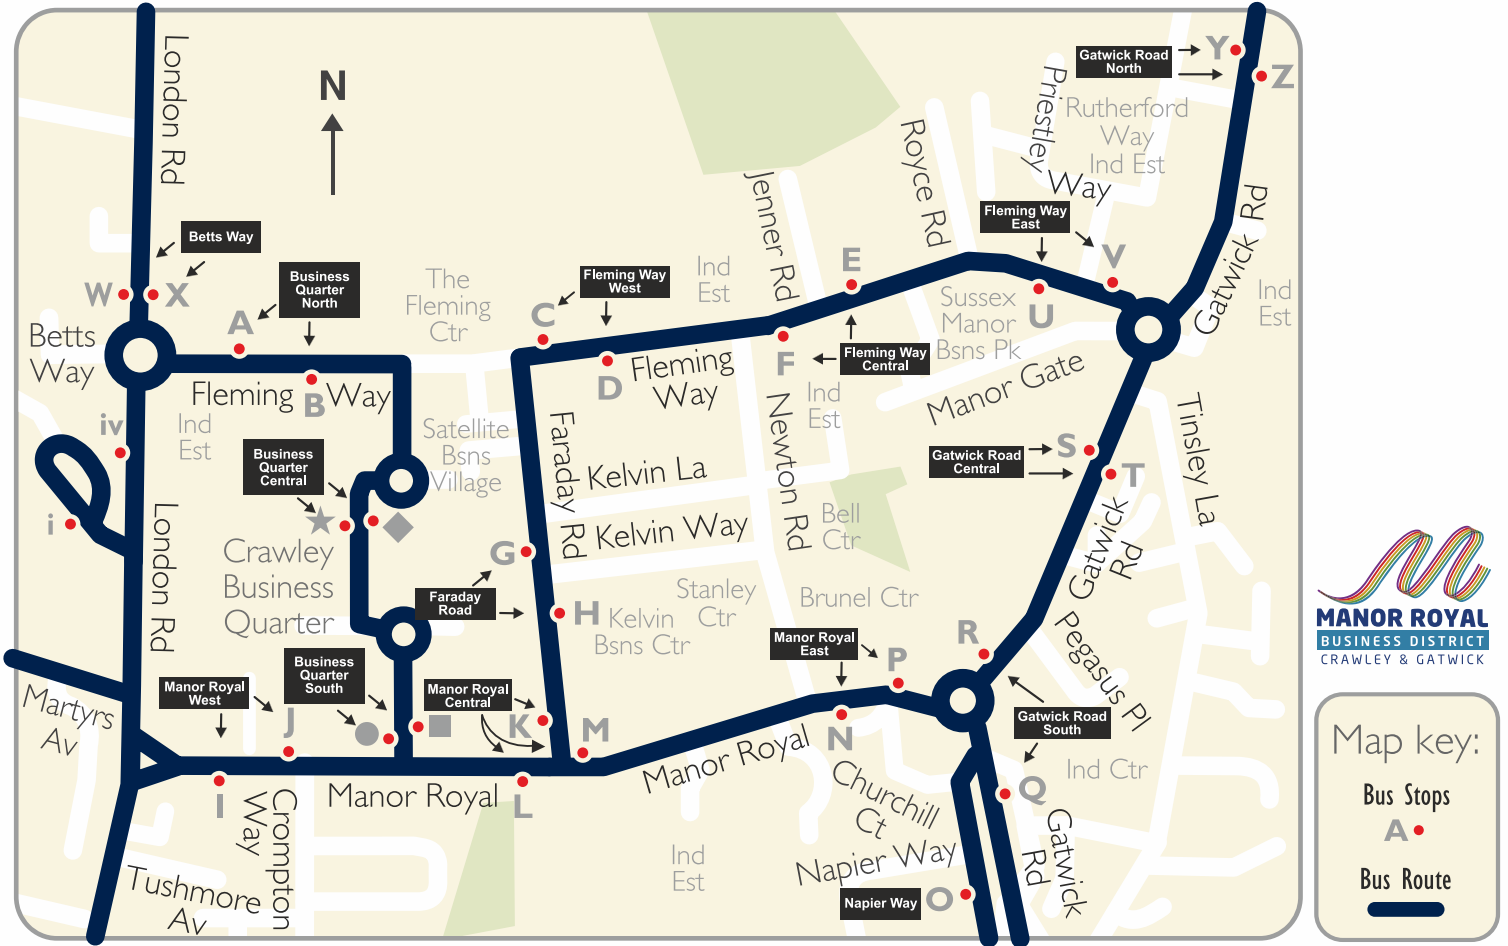

Where To Catch Your Bus

in Manor Royal

Map key:

- Bus Stops
- A ●
- Bus Route

Route and Destinations Bus Stops

4/5	County Oak, Langley Green, Crawley Town Centre, Three Bridges, Crabtree Park/Wakehams Green, Pound Hill	X, i
4/5	Lowfield Heath, Gatwick Airport.....	iv, W
10	Crawley Town Centre, Southgate, Broadfield, Bewbush.....	Z, U, F, D, H, L & I
10	Gatwick Airport.....	J, K, G, C, E, V & Y
20	Three Bridges, Broadfield.....	Z, T & Q
20	Gatwick Airport, Horley, Langshott.....	R, S & Y
22	Crawley Town Centre.....	Z, T & Q
22	Gatwick Airport, Horley, Hookwood, Charlwood, Leigh, Chart Downs, Dorking, Westcott, Abinger Hammer, Holmbury St. Mary, Abinger Common.....	O, R, S & Y
100	Northgate, Crawley Town Centre, Three Bridges, Maidenbower.....	X, A, ◆, ■, M, P & Q
100	Lowfield Heath, Gatwick Airport, Horley, Salfords, East Surrey Hospital, Redhill.....	O, N, ●, ★, B & W
200	Langley Green, Ifield, Gossops Green, Bewbush, Roffey, North Heath, Horsham.....	Z, T, N, L & I
200	Gatwick Airport.....	J, M, P, R, S & Y
400	Crawley, East Grinstead.....	Z, T & Q
400	Gatwick Airport, Horley, East Surrey Hospital, Redhill, Godstone, Caterham.....	O, R, S & Y
422	Shipleigh Bridge, Copthorne, Burstow, Smallfield, Horley, Westvale Park, Sidlow Bridge, Dovers Green, Woodhatch, Meadvale, East Surrey Hospital, Redhill.....	Z, T & Q
424	Gatwick Airport, Horley, Westvale Park, Sidlow Bridge, Dovers Green, Woodhatch, Meadvale, Reigate, Redhill..	O, R, S & Y
420	Crawley Town Centre.....	Z, T & Q
420	Gatwick Airport, Horley, East Surrey Hospital, Redhill, Reigate, Lower Kingswood, Tadworth, Preston, Banstead, Belmont, Sutton.....	O, R, S & Y
460	Crawley Town Centre.....	Z, T & Q
460	Gatwick Airport, Horley, Whitebushes, East Surrey Hospital, Redhill, Reigate, Walton-on-the-Hill, Tadworth, Preston, Tattenham Corner, Epsom.....	O, R, S & Y