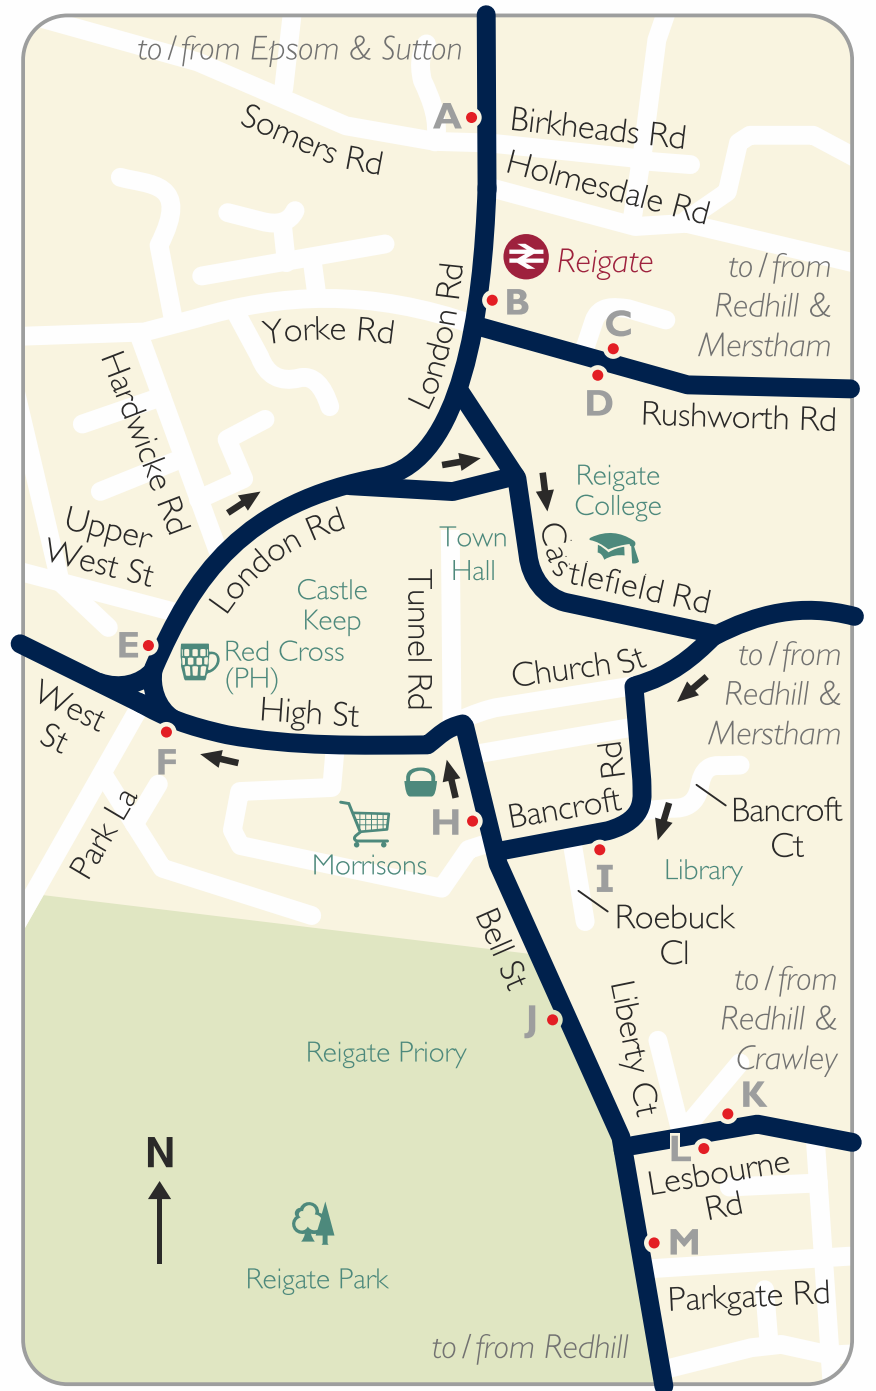

Where To Catch Your Bus in Reigate

Route & Destinations	Bus Stops
32 (Suns & Pub Hols only - Certain journeys only) Redhill.....	E
32 (Suns & Pub Hols only - Certain journeys only) Reigate, Betchworth, Stroud Green, Brockham, Dorking, Westcott, Abinger Hammer, Gomshall, Shere, Albury, Chilworth, Shalford, Guildford.....	I, H & F
411 Redhill, East Surrey College, Merstham, Chaldon, Caterham, Caterham-on-the-Hill, Whyteleafe, Upper Warlingham, Warlingham, Selsdon (Schooldays only).....	E & C
420 Lower Kingswood, Tadworth, Preston, Banstead, Belmont, Sutton.....	L, J, H, E & A
420 Redhill, East Surrey Hospital, Gatwick, Crawley.....	B, I & K
422 Woodhatch, Westvale Park, Horley, Gatwick, Gatwick Rd. N., Shipley Bridge, Copthorne, Burstow, Smallfield.....	D, I & K
424 Redhill.....	L, J, H, E & C
430 Redhill, Watercolour, South Merstham, Merstham.....	J, H & E
435 South Park, Woodhatch, Whitebushes (Suns only), East Surrey Hospital, Royal Earlswood Park, Earlswood, Redhill, South Merstham, Merstham.....	I & M
460 Lower Kingswood, Walton-on-the-Hill, Tadworth, Preston, Tattenham Corner, Epsom.....	L, J, H, E & A
460 Redhill, East Surrey Hospital, Whitebushes, Gatwick, Crawley.....	B, I & K

Map key:

- Town Centre Bus Stops **A** ●
- Bus Route **—**
- Place of interest
- Supermarket/shops
- Rail Station