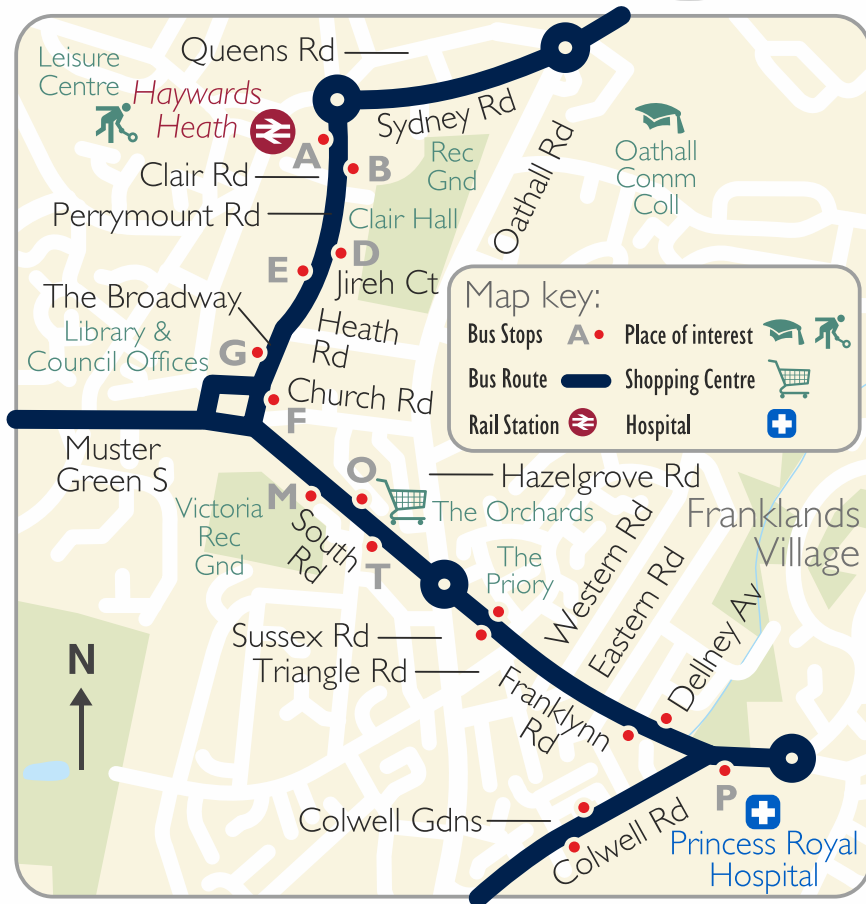

Route, Destinations & Bus Stops

- 270** Horsted Keynes, Danehill, Chelwood Gate, Wych Cross, Forest Row, Ashurst Wood, East Grinstead.....
P, T, M, G, E & A
- 270** Princess Royal Hospital, Wivelsfield, Burgess Hill, Hassocks, Pyecombe, Patcham, Brighton, Old Steine, Churchill Square.....
B, D, F, O & P
- 271** Princess Royal Hospital, Wivelsfield, World's End, Burgess Hill, Hassocks, Pyecombe, Patcham, Brighton, Old Steine, Royal Sussex County Hospital.....
B, D, F, O & P
- 271** Cuckfield, Staplefield, Handcross, Pease Pottage, Crawley.....
P, T, M, G, E & A
- 272** Princess Royal Hospital, Wivelsfield, World's End, Burgess Hill, Hassocks, Pyecombe, Patcham, Brighton, Old Steine, Royal Sussex County Hospital.....
B, D, F, O & P
- 272** Lindfield, Ardingly, Turners Hill, Crawley Down, Copthorne, Three Bridges, Crawley.....
P, T, M, G, E & A

Map key:

Bus Stops	A •	Place of interest	
Bus Route	—	Hospital	
Rail Station		Supermarket	

01293 449191

metrobus.co.uk

Where To Catch Your Bus at Langley Parade

Map key:

- Bus Stops A
- Bus Route —
- Shops ■

Route and Destinations Bus Stop

4/5 County Oak, Gatwick Airport.....	B
4/5 Crawley Bus Station, Three Bridges, Pound Hill, Crabbet Park, Wakehams Green.....	A
200 Manor Royal, City Place, Gatwick Airport.....	B
200 Ifield, Gossops Green, Bewbush, <i>Horsham (certain journeys only)</i>	C
300 Manor Royal, City Place, Gatwick Airport.....	B
300 Ifield, Ifield West.....	C
692 Crawley Bus Station.....	A
692 Ifield, Holy Trinity School, St. Wilfrid's School.....	C

Map key:

- Town Centre Bus Stops **A** ●
- Bus Route **—**
- Place of interest
- Supermarket/shops
- Rail Station

Where To Catch Your Bus

at Three Bridges Station

Map key:

Bus Stops	A •	Place of interest	
Bus Route		Superstore/Shop	
Rail Station			