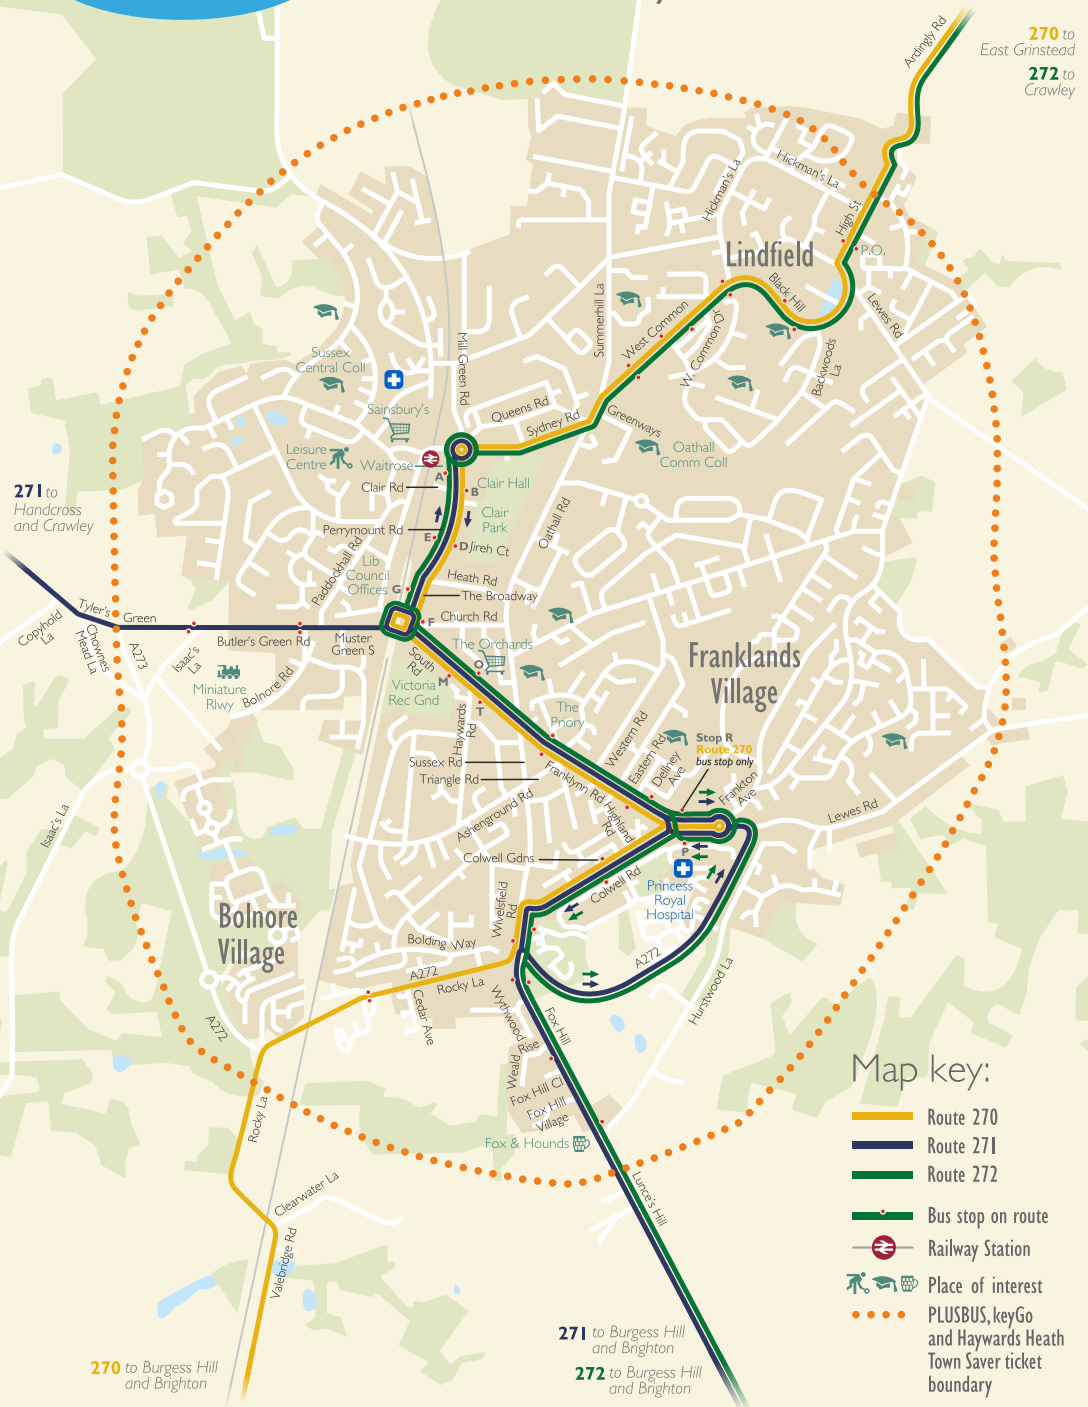

METROBUS in Haywards Heath

270 to East Grinstead
272 to Crawley

271 to Handcross and Crawley

270 to Burgess Hill and Brighton

271 to Burgess Hill and Brighton

272 to Burgess Hill and Brighton

Map key:

- Route 270
- Route 271
- Route 272
- Bus stop on route
- Railway Station
- Place of interest
- PLUSBUS, keyGo and Haywards Heath Town Saver ticket boundary