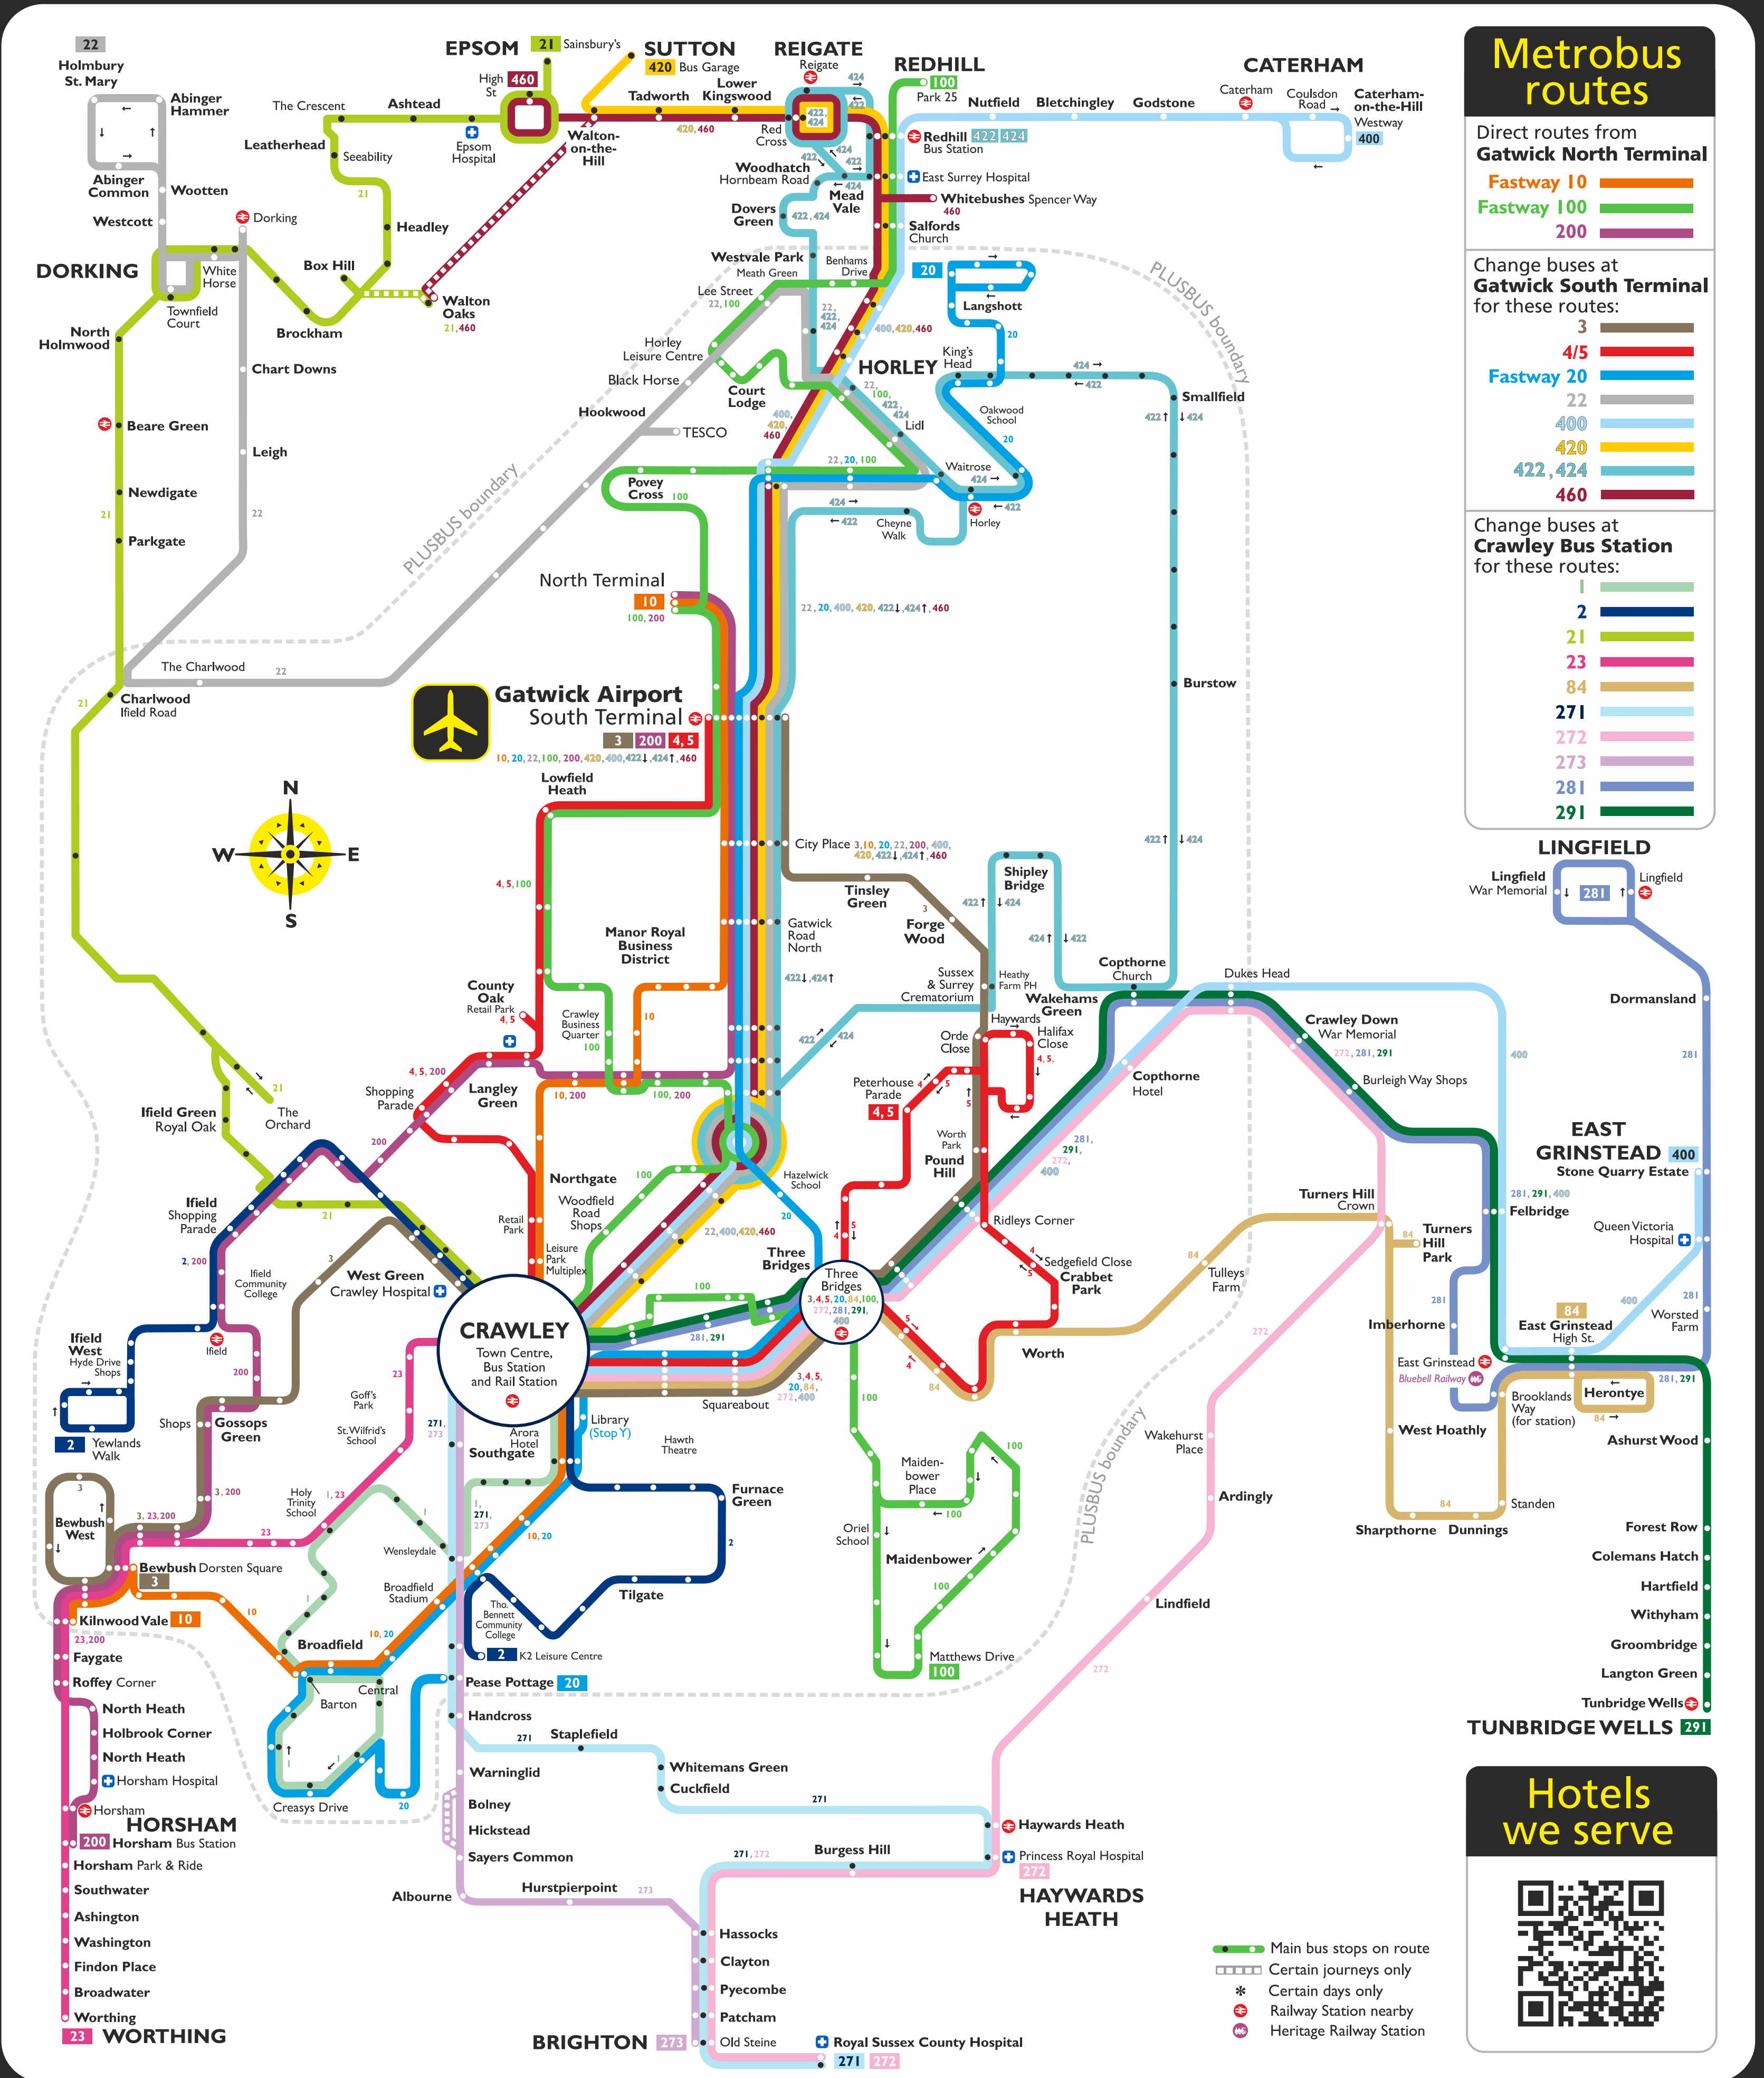

Where To Catch Your Bus at Gatwick North Terminal

1 February 2025

Destinations and Bus Routes

Aviation House	10 200	Departs from Stop 9
Banstead	420	from S. Terminal northbound stop
Bewbush	10 200	Departs from Stop 9
Bletchingley	400	from S. Terminal northbound stop
Broadfield	10	Departs from Stop 9
Caterham	400	from S. Terminal northbound stop
Charlwood	22	from S. Terminal northbound stop
City Place	10 200	Departs from Stop 9
Copthorne Hotel	400	from S. Terminal southbound stop
Court Lodge	100	Departs from Stop 9A
Crawley Town Centre	10	Departs from Stop 9
Dorking	22	from S. Terminal northbound stop
East Grinstead	400	from S. Terminal southbound stop
East Surrey Hospital	100	Departs from Stop 9A
Epsom	460	from S. Terminal northbound stop
Felbridge	400	from S. Terminal southbound stop
Forge Wood	3	from S. Terminal southbound stop
Godstone	400	from S. Terminal northbound stop

Gossops Green	200	Departs from Stop 9
Horley	100	Departs from Stop 9A
Horsham	200	Departs from Stop 9
Ifield	200	Departs from Stop 9
Kilwood Vale	10 200	Departs from Stop 9
Langley Green	200	Departs from Stop 9
Langshott	20	from S. Terminal northbound stop
Leigh	22	from S. Terminal northbound stop
Lower Kingswood	420 460	from S. Terminal northbound stop
Lowfield Heath	100	Departs from Stop 9A
Maidenbower	100	Departs from Stop 9A
Manor Royal Business District	10 200	Departs from Stop 9
Meadvale	422	from S. Terminal southbound stop
Meadvale	424	from S. Terminal northbound stop
Multiplex	10	Departs from Stop 9
Northgate	100	Departs from Stop 9A
Nutfield	400	from S. Terminal northbound stop

Pease Pottage	20	from S. Terminal southbound stop
Pound Hill	3 4 5	from S. Terminal southbound stop
Povey Cross	100	Departs from Stop 9A
Redhill	100	Departs from Stop 9A
Reigate	420 424 460	from S. Terminal northbound stop
Salfords	100	Departs from Stop 9A
South Terminal (Gatwick)	10 200	Departs from Stop 9
South Terminal (Gatwick)	100	Departs from Stop 9A
Southgate Avenue	10	Departs from Stop 9
Sutton	420	from S. Terminal northbound stop
Tadworth	420 460	from S. Terminal northbound stop
Tattenham Corner	460	from S. Terminal northbound stop
Three Bridges	100	Departs from Stop 9A
Walton-on-the-Hill	460	from S. Terminal northbound stop
Westvale Park	422	from S. Terminal southbound stop
Westvale Park	424	from S. Terminal northbound stop
Woodhatch	422	from S. Terminal southbound stop
Woodhatch	424	from S. Terminal northbound stop

Buses to Gatwick South Terminal: Route 10 from Stop 9 and Routes 100 or 200 from Stop 9A

Follow signs to Local buses METROBUS from inside the terminal.

01293 449191

metrobus.co.uk