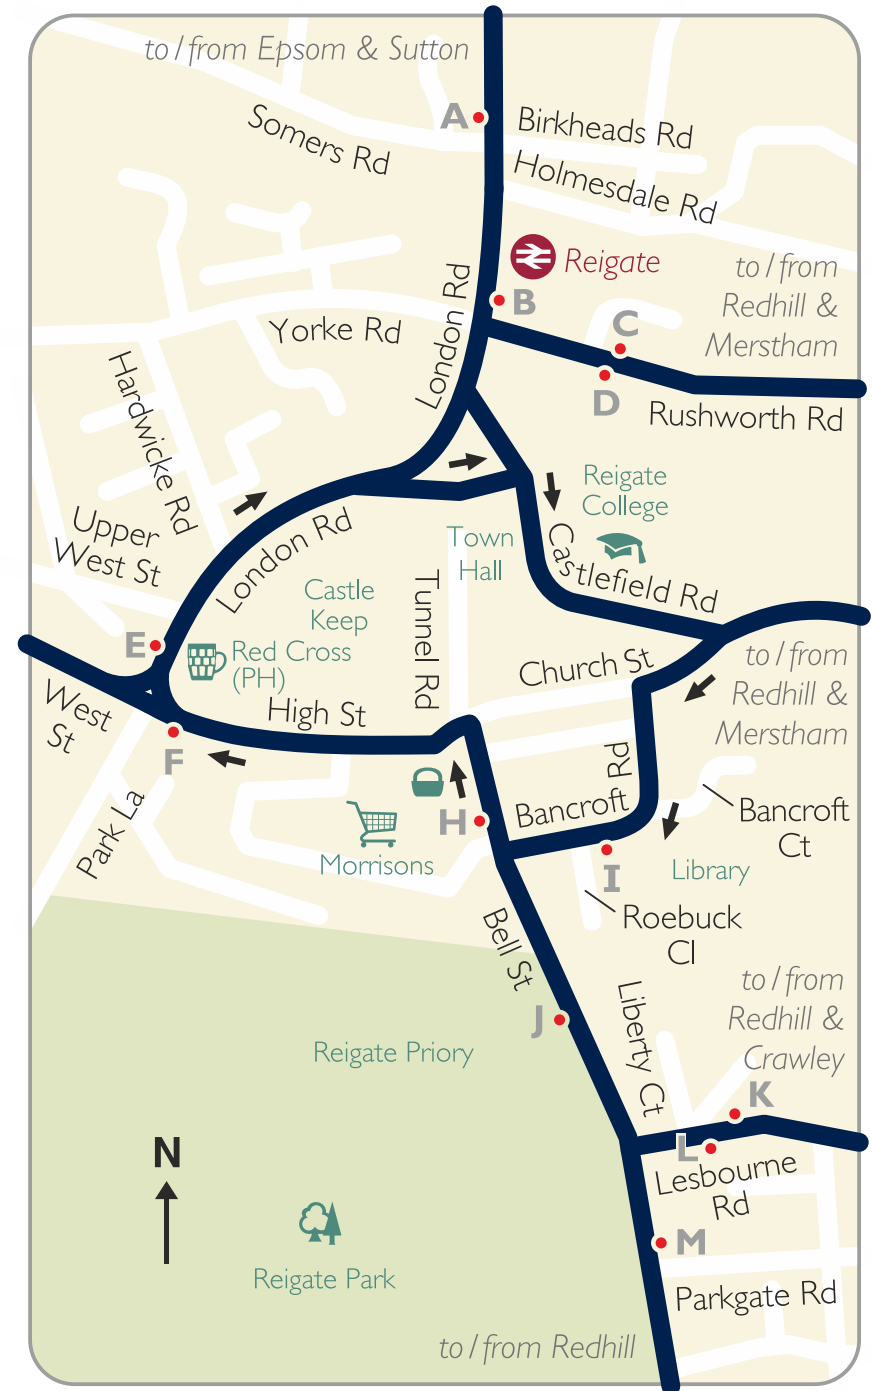

Where To Catch Your Bus in Reigate

Route & Destinations	Bus Stops
32 (Suns & Pub Hols only - Certain journeys only) Redhill.....	E
32 (Suns & Pub Hols only - Certain journeys only) Reigate, Betchworth, Strood Green, Brockham, Dorking, Westcott, Abinger Hammer, Gomshall, Shere, Albury, Chilworth, Shalford, Guildford.....	I, H & F
411 Redhill, East Surrey College, Merstham, Chaldon, Caterham, Caterham-on-the-Hill, Whyteleafe, Upper Warlingham, Warlingham, Selsdon (Schooldays only).....	E & C
420 Lower Kingswood, Tadworth, Preston, Banstead, Belmont, Sutton.....	L, J, H, E & A
420 Redhill, East Surrey Hospital, Gatwick, Crawley.....	B, I & K
422 Woodhatch, Westvale Park, Horley, Gatwick, Gatwick Rd. N., Shipley Bridge, Copthorne, Burstow, Smallfield.....	D, I & K
424 Redhill.....	L, J, H, E & C
430 Redhill, Watercolour, South Merstham, Merstham.....	J, H & E
435 South Park, Woodhatch, Whitebushes (Suns only), East Surrey Hospital, Royal Earlswood Park, Earlswood, Redhill, South Merstham, Merstham.....	I & M
460 Lower Kingswood, Walton-on-the-Hill, Tadworth, Preston, Tattenham Corner, Epsom.....	L, J, H, E & A
460 Redhill, East Surrey Hospital, Whitebushes, Gatwick, Crawley.....	B, I & K

Map key:

- Town Centre Bus Stops **A** ●
- Bus Route **—**
- Place of interest
- Supermarket/shops
- Rail Station