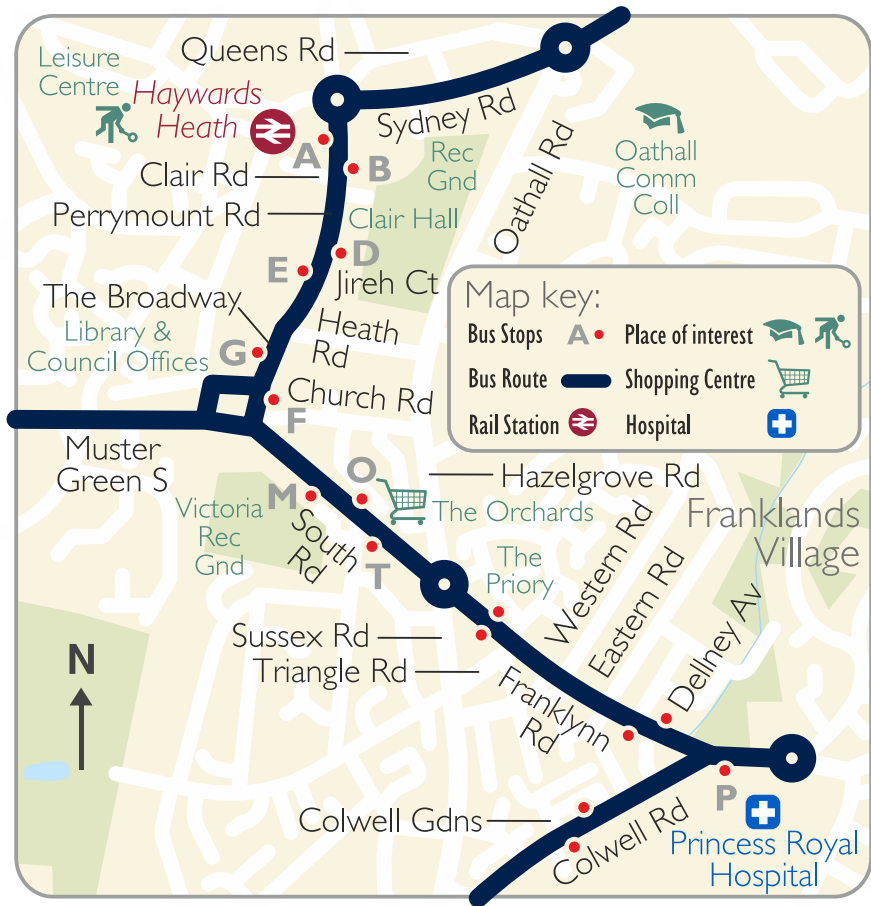

Map key:

Bus Stops	B ●	Place of interest	
Bus Route	—	Supermarket	
		Rail Station	

NB - Inbound terminating services are not shown here.

01293 449191

metrobus.co.uk

Where To Catch Your Bus in Haywards Heath **METROBUS**

Route, Destinations & Bus Stops

- 270** Horsted Keynes, Danehill, Chelwood Gate, Wych Cross, Forest Row, Ashurst Wood, East Grinstead.....
P, T, M, G, E & A
- 270** Princess Royal Hospital, Wivelsfield, Burgess Hill, Hassocks, Pyecombe, Patcham, Brighton, Old Steine, Churchill Square.....
B, D, F, O & P
- 271** Princess Royal Hospital, Wivelsfield, World's End, Burgess Hill, Hassocks, Pyecombe, Patcham, Brighton, Old Steine, Royal Sussex County Hospital.....
B, D, F, O & P
- 271** Cuckfield, Staplefield, Handcross, Pease Pottage, Crawley.....
P, T, M, G, E & A
- 272** Princess Royal Hospital, Wivelsfield, World's End, Burgess Hill, Hassocks, Pyecombe, Patcham, Brighton, Old Steine, Royal Sussex County Hospital.....
B, D, F, O & P
- 272** Lindfield, Ardingly, Turners Hill, Crawley Down, Copthorne, Three Bridges, Crawley.....
P, T, M, G, E & A

01293 449191

metrobus.co.uk

Where To Catch Your Bus at Langley Parade

Route and Destinations **Bus Stop**

4/5 County Oak, Gatwick Airport.....	B
4/5 Crawley Bus Station, Three Bridges, Pound Hill, Crabbet Park, Wakehams Green.....	A
200 Manor Royal, City Place, Gatwick Airport.....	B
200 Ifield, Gossops Green, Bewbush, <i>Horsham (certain journeys only)</i>	C
300 Manor Royal, City Place, Gatwick Airport.....	B
300 Ifield, Ifield West.....	C
692 Crawley Bus Station.....	A
692 Ifield, Holy Trinity School, St. Wilfrid's School.....	C

Map key:

- Town Centre Bus Stops **A** ●
- Bus Route **—**
- Place of interest
- Supermarket/shops
- Rail Station

Where To Catch Your Bus

at Three Bridges Station

Map key:

Bus Stops	A •	Place of interest	
Bus Route		Superstore/Shop	
Rail Station			