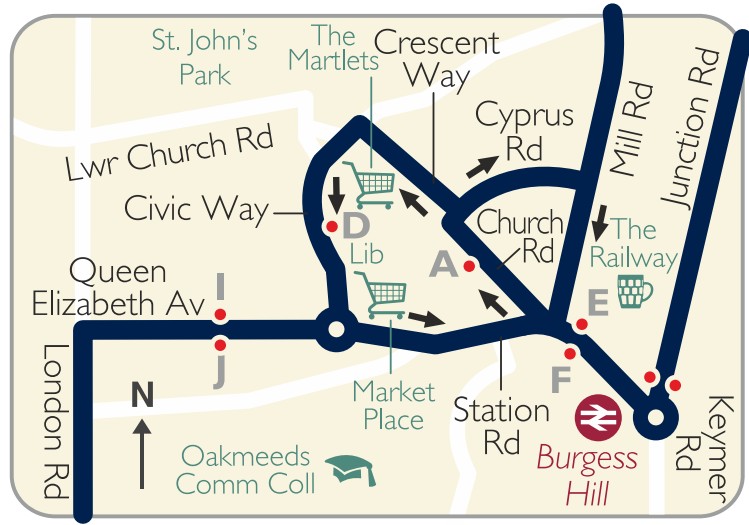

Where To Catch Your Bus in Brighton

Map key:

- Bus Stops 
- Bus Route 
- Rail Station 
- Place of interest 
- Shopping Centre 
- Hospital 

Route & Destinations

- 270** Patcham, Pyecombe, Hassocks, Burgess Hill, Princess Royal Hospital, Haywards Heath, Lindfield, Horsted Keynes, Danehill, Chelwood Gate, Wych Cross, Forest Row, Ashurst Wood, East Grinstead..... **E, D & A**
- 271** Patcham, Pyecombe, Hassocks, Burgess Hill, World's End, Wivelsfield, Princess Royal Hospital, Haywards Heath, Cuckfield, Staplefield, Handcross, Pease Pottage, Crawley..... **•, D & A**
- 272** Patcham, Pyecombe, Hassocks, Burgess Hill, World's End, Wivelsfield, Princess Royal Hosp., Haywards Heath, Lindfield, Ardingly, Turners Hill, Crawley Down, Copthorne, Three Bridges, Crawley..... **•, D & A**
- 273** Patcham, Pyecombe, Hassocks, Hurstpierpoint, Albourne, Sayers Common, Hickstead, Bolney, Warninglid, Handcross, Pease Pottage, Crawley..... **D & A**

 01293 449191

metrobus.co.uk

Where To Catch Your Bus in Burgess Hill

METROBUS

Map key:

- Rail Station 
- Bus Stops **A** •
- Place of interest 
- Bus Route 
- Shopping Centre 

Route & Destinations Bus Stops

01293 449191

metrobus.co.uk

Where To Catch Your Bus at Langley Parade

Route and Destinations **Bus Stop**

4/5 County Oak, Gatwick Airport.....	B
4/5 Crawley Bus Station, Three Bridges, Pound Hill, Crabbet Park, Wakehams Green.....	A
200 Manor Royal, City Place, Gatwick Airport.....	B
200 Ifield, Gossops Green, Bewbush, <i>Horsham (certain journeys only)</i>	C
300 Manor Royal, City Place, Gatwick Airport.....	B
300 Ifield, Ifield West.....	C
692 Crawley Bus Station.....	A
692 Ifield, Holy Trinity School, St. Wilfrid's School.....	C

Map key:

- Town Centre Bus Stops **A** ●
- Bus Route **—**
- Place of interest
- Supermarket/shops
- Rail Station

Where To Catch Your Bus

at Three Bridges Station

Map key:

Bus Stops	A •	Place of interest	
Bus Route		Superstore/Shop	
Rail Station			