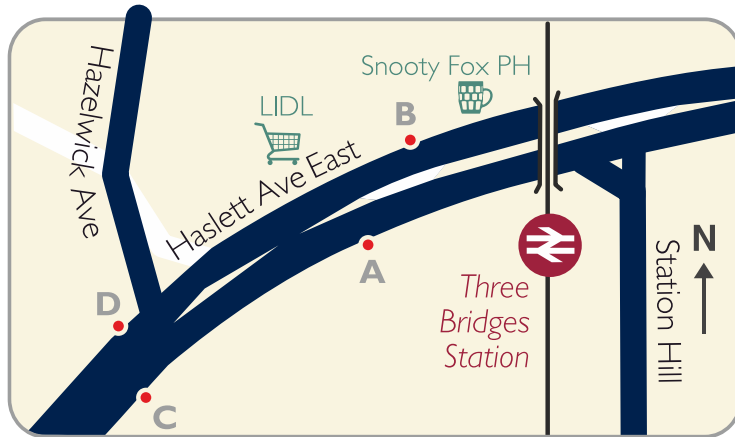

Map key:

- Town Centre Bus Stops **B** ●
- Bus Route **—**
- Pedestrianised Area
- Place of interest
- Shopping Centre
- Rail Station

Where To Catch Your Bus in Reigate

Route & Destinations	Bus Stops
32 (Suns & Pub Hols only - Certain journeys only) Redhill.....	E
32 (Suns & Pub Hols only - Certain journeys only) Reigate, Betchworth, Strood Green, Brockham, Dorking, Westcott, Abinger Hammer, Gomshall, Shere, Albury, Chilworth, Shalford, Guildford.....	I, H & F
411 Redhill, East Surrey College, Merstham, Chaldon, Caterham, Caterham-on-the-Hill, Whyteleafe, Upper Warlingham, Warlingham, Selsdon (Schooldays only).....	E & C
420 Lower Kingswood, Tadworth, Preston, Banstead, Belmont, Sutton.....	L, J, H, E & A
420 Redhill, East Surrey Hospital, Gatwick, Crawley.....	B, I & K
422 Woodhatch, Westvale Park, Horley, Gatwick, Gatwick Rd. N., Shipley Bridge, Copthorne, Burstow, Smallfield.....	D, I & K
424 Redhill.....	L, J, H, E & C
430 Redhill, Watercolour, South Merstham, Merstham.....	J, H & E
435 South Park, Woodhatch, Whitebushes (Suns only), East Surrey Hospital, Royal Earlswood Park, Earlswood, Redhill, South Merstham, Merstham.....	I & M
460 Lower Kingswood, Walton-on-the-Hill, Tadworth, Preston, Tattenham Corner, Epsom.....	L, J, H, E & A
460 Redhill, East Surrey Hospital, Whitebushes, Gatwick, Crawley.....	B, I & K

Map key:

- Town Centre Bus Stops **A** ●
- Bus Route **—**
- Place of interest
- Supermarket/shops
- Rail Station

Where To Catch Your Bus

at Three Bridges Station

Map key:

Bus Stops	A •	Place of interest	
Bus Route		Superstore/Shop	
Rail Station			