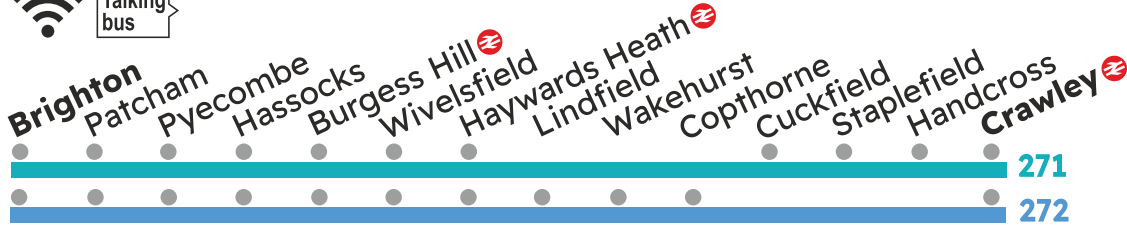

CODE:

SDO
Schooldays only.

NSD
Non-Schooldays.

Historic Building and Gardens.

Brighton • Burgess Hill • Haywards Heath • Crawley

271

Daily from 9th May 2026

272