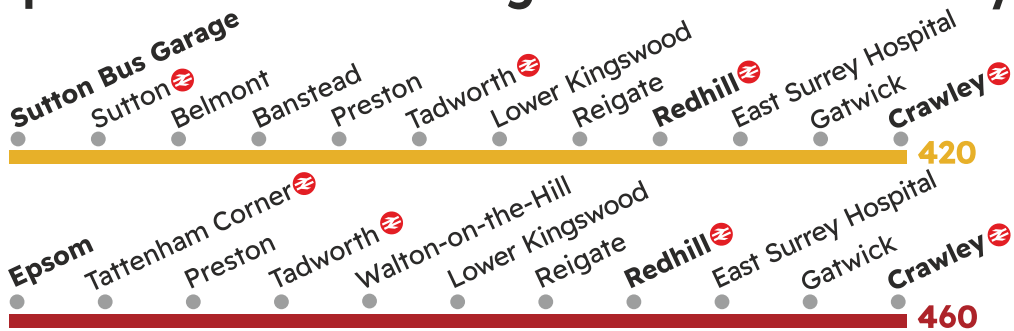

420

Sutton/Epsom • Tadworth • Reigate • Redhill • Crawley

460

Daily from 9th May 2026

Mondays to Fridays cont.

Service.....	420	460	420	460	420	460	460	460	460	460
Sutton Bus Garage.....	1830	....	1913	....	2000	....	....	....	....	....
Sutton Station.....	1841	....	1922	....	2007	....	....	....	....	....
Belmont Downs Road.....	1846	....	1926	....	2011	....	....	....	....	....
Banstead Marks & Spencer.....	1852	....	1932	....	2016	....	....	....	....	....
Tattenham Way Reigate Road.....	1858	....	1938	....	2021	....	....	....	....	....
Merland Rise Sports Centre.....	1902	....	1942	....	2025	....	....	....	....	....
Epsom Clock Tower, Stop C.....	↓ 1844	↓	1935	↓	2020	2110	2210	2310	0010	
Tattenham Corner Station.....	↓ 1852	↓	1943	↓	2027	2117	2217	2317	0016	
Preston Marbles Way, Merefield Gdns	↓ 1857	↓	1947	↓	2031	2121	2221	2321	0020	
Tadworth Station.....	1906	1903	1946	1953	2029	2036	2126	2226	2326	0025
Walton-on-the-Hill Howard Close	↓ 1909	↓	↓	↓	↓	↓	↓	↓	↓	↓
Lower Kingswood Green Lane.....	1913	1919	1952	1959	2034	2042	2132	2232	2331	0030
Reigate Bancroft Road.....	1923	1930	2002	2009	2043	2051	2141	2241	2340	0039
Redhill Bus Station (arr).....	....	1939	2011	2018	2052	2100	2150	2250	2348	0047
Redhill Bus Station (dep).....	....	1943	2013	2021	....	2103	2152	2252	2349	0048
East Surrey Hospital.....	....	1950	2020	2028	....	2110	2159	2259	2355	0054
Salfords Church.....	....	1954	2024	2032	....	2114	2203	2303	2359	0058
Horley Lumley Road, A23.....	....	1959	2029	2037	....	2119	2208	2308	0003	0102
Gatwick South Terminal.....	....	2004	2034	2042	....	2124	2213	2313	0007	0106
Gatwick Road North.....	....	2008	2038	2046	....	2128	2217	2317	....	....
Crawley Bus Station.....	....	2016	2046	2054	....	2136	2225	2325	....	....

Partly supported by