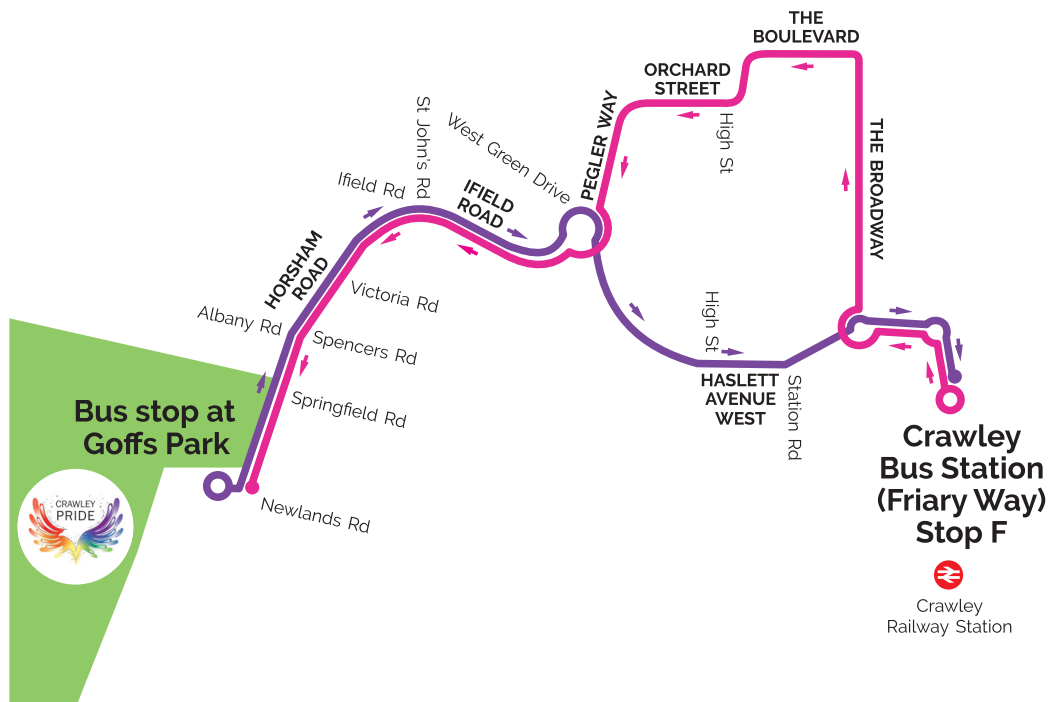

Where to catch the shuttle bus

- Ride to **Crawley PRIDE** from Stop F at **Crawley Bus Station**.
- Have a great time in Goffs Park, then get the bus back to Crawley Bus Station.

Out there and proud!

As official **PRIDE** transport partners, we're proud to be operating the

SHUTTLE BUS 2023

between **Crawley Bus Station** and **Crawley PRIDE at Goffs Park**

Usual bus fares apply.

Timetable inside

METROBUS

To PRIDE

Saturday 19th August

	23	23	23	23	23	23	23	23	23	23	23	23	23	23	23	23	23
Crawley Bus Station, Stop F 	0935	1005	1020	1035	1050	1105	1120	1135	1150	1205	1220	1235	1250	1305	1320	1335	1355
Goffs Park, Newlands Road	0939	1009	1024	1039	1054	1109	1124	1139	1154	1209	1224	1239	1254	1309	1324	1339	1359
	23	23	23	23	23	23	23	23	23	23	23	23	23	23	23	23	23
Crawley Bus Station, Stop F 	1405	1435	1505	1525	1535	1555	1615	1630	1655	1715	1730	1750	1815	1915	1932	1940	2020
Goffs Park, Newlands Road	1409	1439	1509	1529	1539	1559	1619	1634	1659	1719	1734	1754	1819	1919	1936	1944	2024
	23	23	23	23	23												
Crawley Bus Station, Stop F 	2040	2100	2120	2140	2200												
Goffs Park, Newlands Road	2044	2104	2124	2144	2204												

To Crawley Bus Station

	23	23	23	23	23	23	23	23	23	23	23	23	23	23	23	23	23
Goffs Park, Newlands Road	1100	1130	1140	1200	1210	1230	1240	1300	1310	1330	1340	1400	1410	1430	1500	1515	1530
Crawley Bus Station 	1104	1134	1144	1204	1214	1234	1244	1304	1314	1334	1344	1404	1414	1434	1504	1519	1534
	23	23	23	23	23	23	23	23	23	23	23	23	23	23	23	23	23
Goffs Park, Newlands Road	1545	1600	1620	1640	1700	1720	1740	1800	1820	1851	1918	1930	1950	2007	2030	2050	2110
Crawley Bus Station 	1549	1604	1624	1644	1704	1724	1744	1804	1824	1855	1921	1933	1953	2010	2033	2053	2113
	23	23	23														
Goffs Park, Newlands Road	2130	2150	2210														
Crawley Bus Station 	2133	2153	2213														