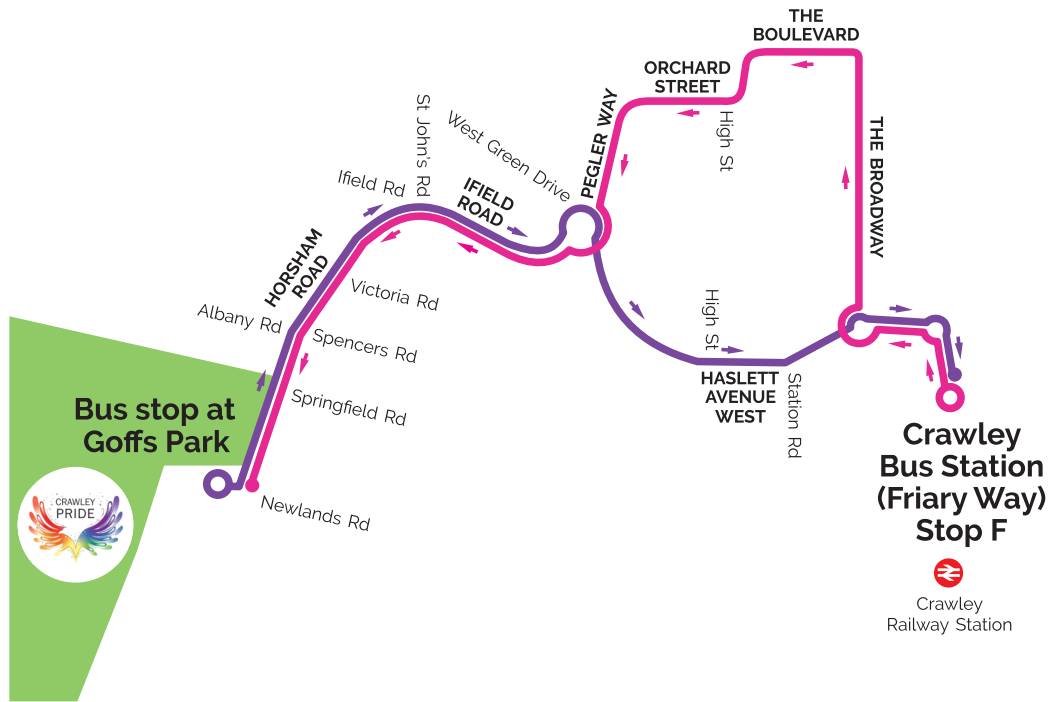

## Where to catch the shuttle bus

- Ride to **Crawley PRIDE** from Stop F at **Crawley Bus Station**.
- Have a great time in Goffs Park, then get the bus back to Crawley Bus Station.

## SHUTTLE BUS 2022

between **Crawley Bus Station** and **Crawley PRIDE at Goffs Park**

Usual bus fares apply.

**Timetable inside**

**METROBUS**

## To PRIDE Sunday 21st August

Route	23*	23*	23	23*	23*	23*	23	23*	23*	23*	23	23*	23*	23
Crawley Bus Station, Stop F  dep.	1035	1105	1135	1205	1235	1305	1347	1415	1445	1515	1547	1615	1635	1712
<b>Goffs Park</b> Newlands Road arr. ....	1039	1109	1139	1209	1239	1309	1351	1419	1449	1519	1551	1619	1639	1716

## To Crawley Bus Station

Route	23	23*	23*	23*	23	23*	23*	23	23*	23*	23*	23
<b>Goffs Park</b> Newlands Road dep. ....	1245	1325	1355	1425	1445	1525	1625	1655	1730	1800	1820	1851
Crawley Bus Station  arr. ....	1249	1329	1359	1429	1449	1529	1629	1659	1734	1804	1824	1854