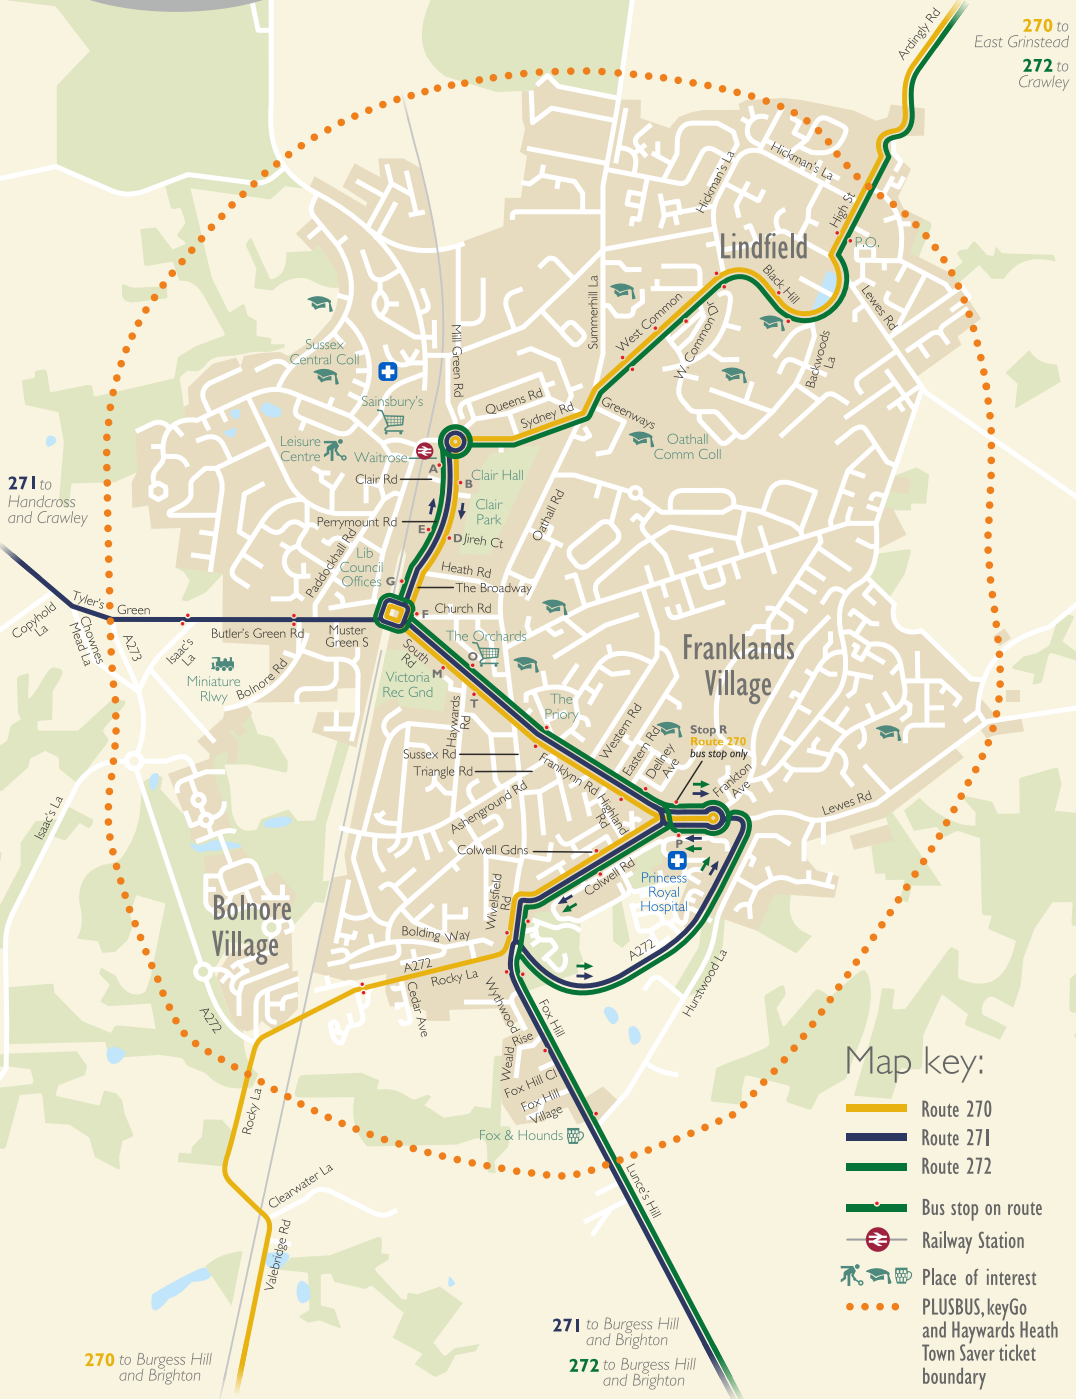

# METROBUS in Haywards Heath

**270** to East Grinstead  
**272** to Crawley

**271** to Handcross and Crawley

**270** to Burgess Hill and Brighton

**271** to Burgess Hill and Brighton

**272** to Burgess Hill and Brighton

## Map key:

- Route 270
- Route 271
- Route 272
- Bus stop on route
- Railway Station
- Place of interest
- PLUSBUS, keyGo and Haywards Heath Town Saver ticket boundary