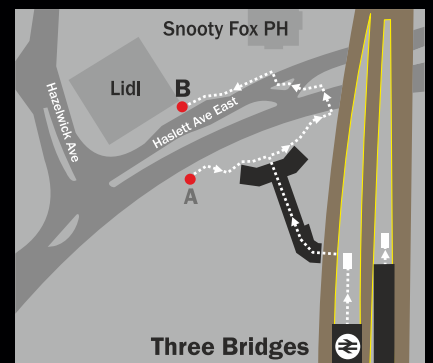

* For the 272 service, passengers will need to board outside Wakehurst, on Selsfield Road.

** This journey will not run 24.12.24

Saturday Nov 30 ★ Dec 7, 14, 21, 28

Crawley Bus Station, Stop D depart.....	1545	1645	272 1710	1830	1930
Three Bridges Station, Stop B depart.....	1551	1651	1716	1836	1936
Kew Wakehurst, Car Park arrive.....	1612	1712	1741	1857	1957

* For the 272 service, passengers will need to board outside Wakehurst, on Selsfield Road.

Sunday Dec 1, 8, 15, 29

Crawley Bus Station, Stop D depart.....	1545	1645	1830	1930
Three Bridges Station, Stop B depart.....	1551	1651	1836	1936
Kew Wakehurst, Car Park arrive.....	1612	1712	1857	1957

Kew Wakehurst, Car Park depart.....	1800	1900	2000	2100	2200
Three Bridges Station, Stop A arrive.....	1820	1920	2020	2120	2220
Crawley Bus Station, Stop E arrive.....	1827	1927	2027	2127	2227

Shuttle bus journey time is 27 minutes. Drop off at Wakehurst Car Park is within a short walking distance of the Visitor Centre.

Tickets

Customers with a pre-booked FREE return ticket, simply show your ticket to the driver as you board.

Otherwise, passengers can purchase bus tickets for £2 each way.

Route 982 is a DIRECT service between Crawley Bus Station and Wakehurst, only stopping at Three Bridges Station.