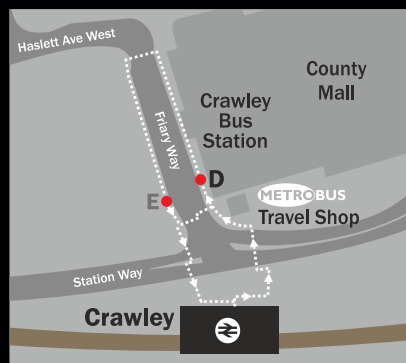

* For the 272 service, passengers will need to board outside Wakehurst, on Selsfield Road.

** This journey will not run 24.12.24

Saturday Nov 30 ★ Dec 7, 14, 21, 28

Crawley Bus Station, Stop D depart.....	1545	1645	272 1710	1830	1930
Three Bridges Station, Stop B depart.....	1551	1651	1716	1836	1936
Kew Wakehurst, Car Park arrive.....	1612	1712	1741	1857	1957

* For the 272 service, passengers will need to board outside Wakehurst, on Selsfield Road.

Sunday Dec 1, 8, 15, 29

Crawley Bus Station, Stop D depart.....	1545	1645	1830	1930
Three Bridges Station, Stop B depart.....	1551	1651	1836	1936
Kew Wakehurst, Car Park arrive.....	1612	1712	1857	1957

Kew Wakehurst, Car Park depart.....	1800	1900	2000	2100	2200
Three Bridges Station, Stop A arrive.....	1820	1920	2020	2120	2220
Crawley Bus Station, Stop E arrive.....	1827	1927	2027	2127	2227

Shuttle bus journey time is 27 minutes. Drop off at Wakehurst Car Park is within a short walking distance of the Visitor Centre.

Tickets

Customers with a pre-booked FREE return ticket, simply show your ticket to the driver as you board.

Otherwise, passengers can purchase bus tickets for £2 each way.

Route 982 is a DIRECT service between Crawley Bus Station and Wakehurst, only stopping at Three Bridges Station.