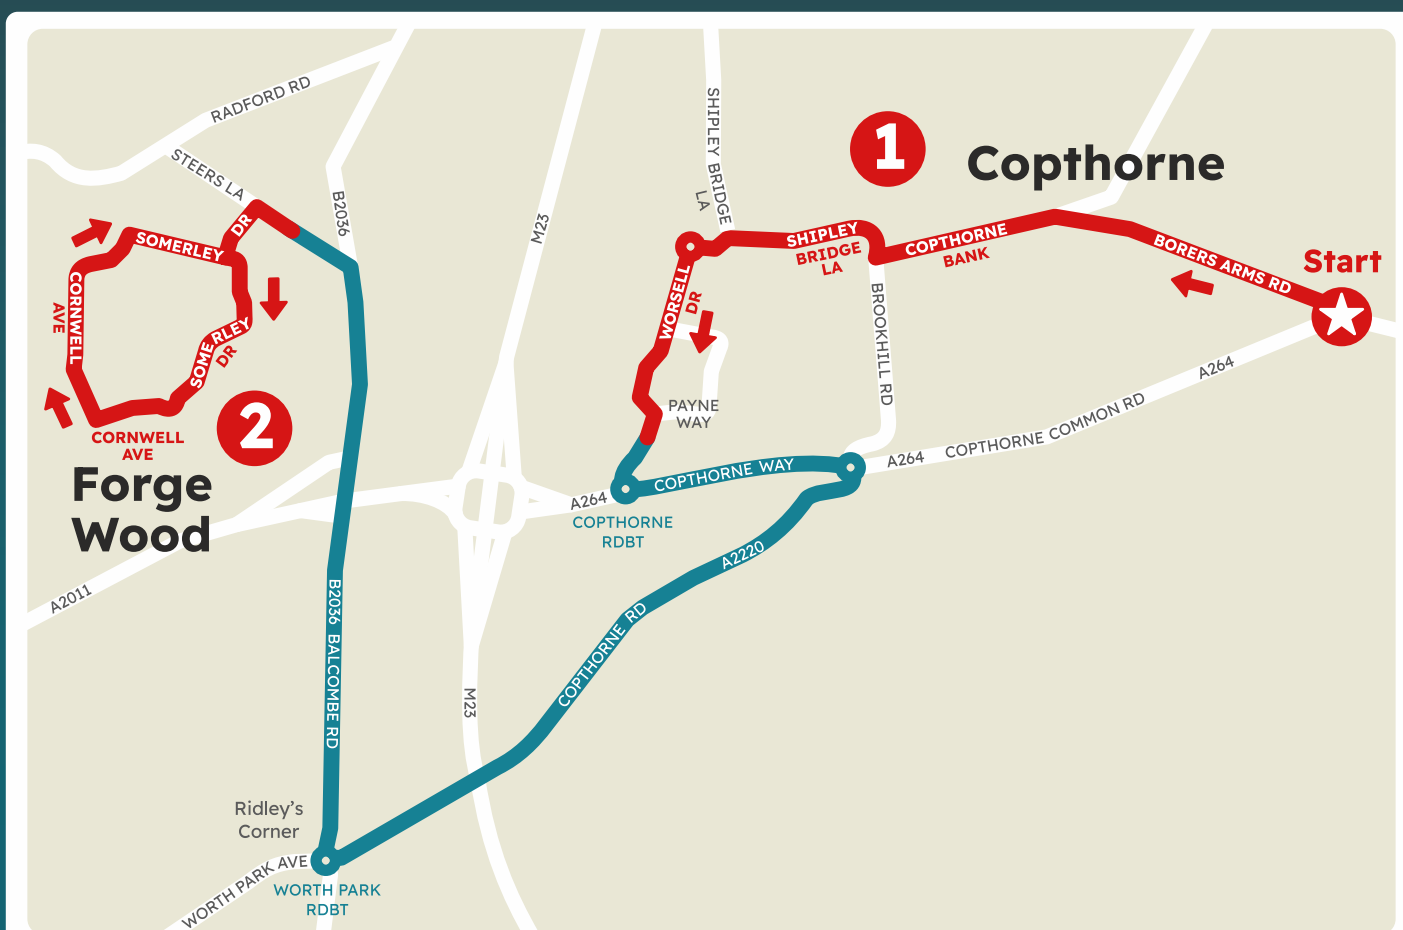

Santa Bus will be in Copthorne and then Forge Wood on Saturday 6th December!

Come along and see Santa!

Route Section 1: Starts at Copthorne Common Rd end of **Borers Arms Road**. At the end of Borers Arms Rd, turns left onto **Copthorne Bank**. At the end turns right onto **Shipley Bridge La**. At roundabout takes 1st exit onto **Worsell Dr**. Finishes at Payne Way bus stop in Worsell Dr. Run to Section 2: At the roundabout takes 1st exit onto Copthorne Way (A264). At the roundabout, takes the 4th exit onto Copthorne Rd (A2220). At Worth Park Ave Roundabout (Ridley's Corner), takes the 3rd exit onto Balcombe Rd (B2036). Turns left onto Steers La. Turns left onto Somerley Dr.

Route Section 2: Starts at **Steers La**, near the junction with Watersfield Rd. Turns left onto **Somerley Dr** then left again onto **Somerley Dr**. Follows Somerley Dr and turns right onto **Cornwell Ave**. Follows Cornwell Ave, then turns left back onto **Somerley Dr**. Finishes at Somerley Dr, near the junction with Watersfield Rd.

#SantaBus

Follow him via **'Santa Tracker':**
metrobus.co.uk/santabus

METROBUS