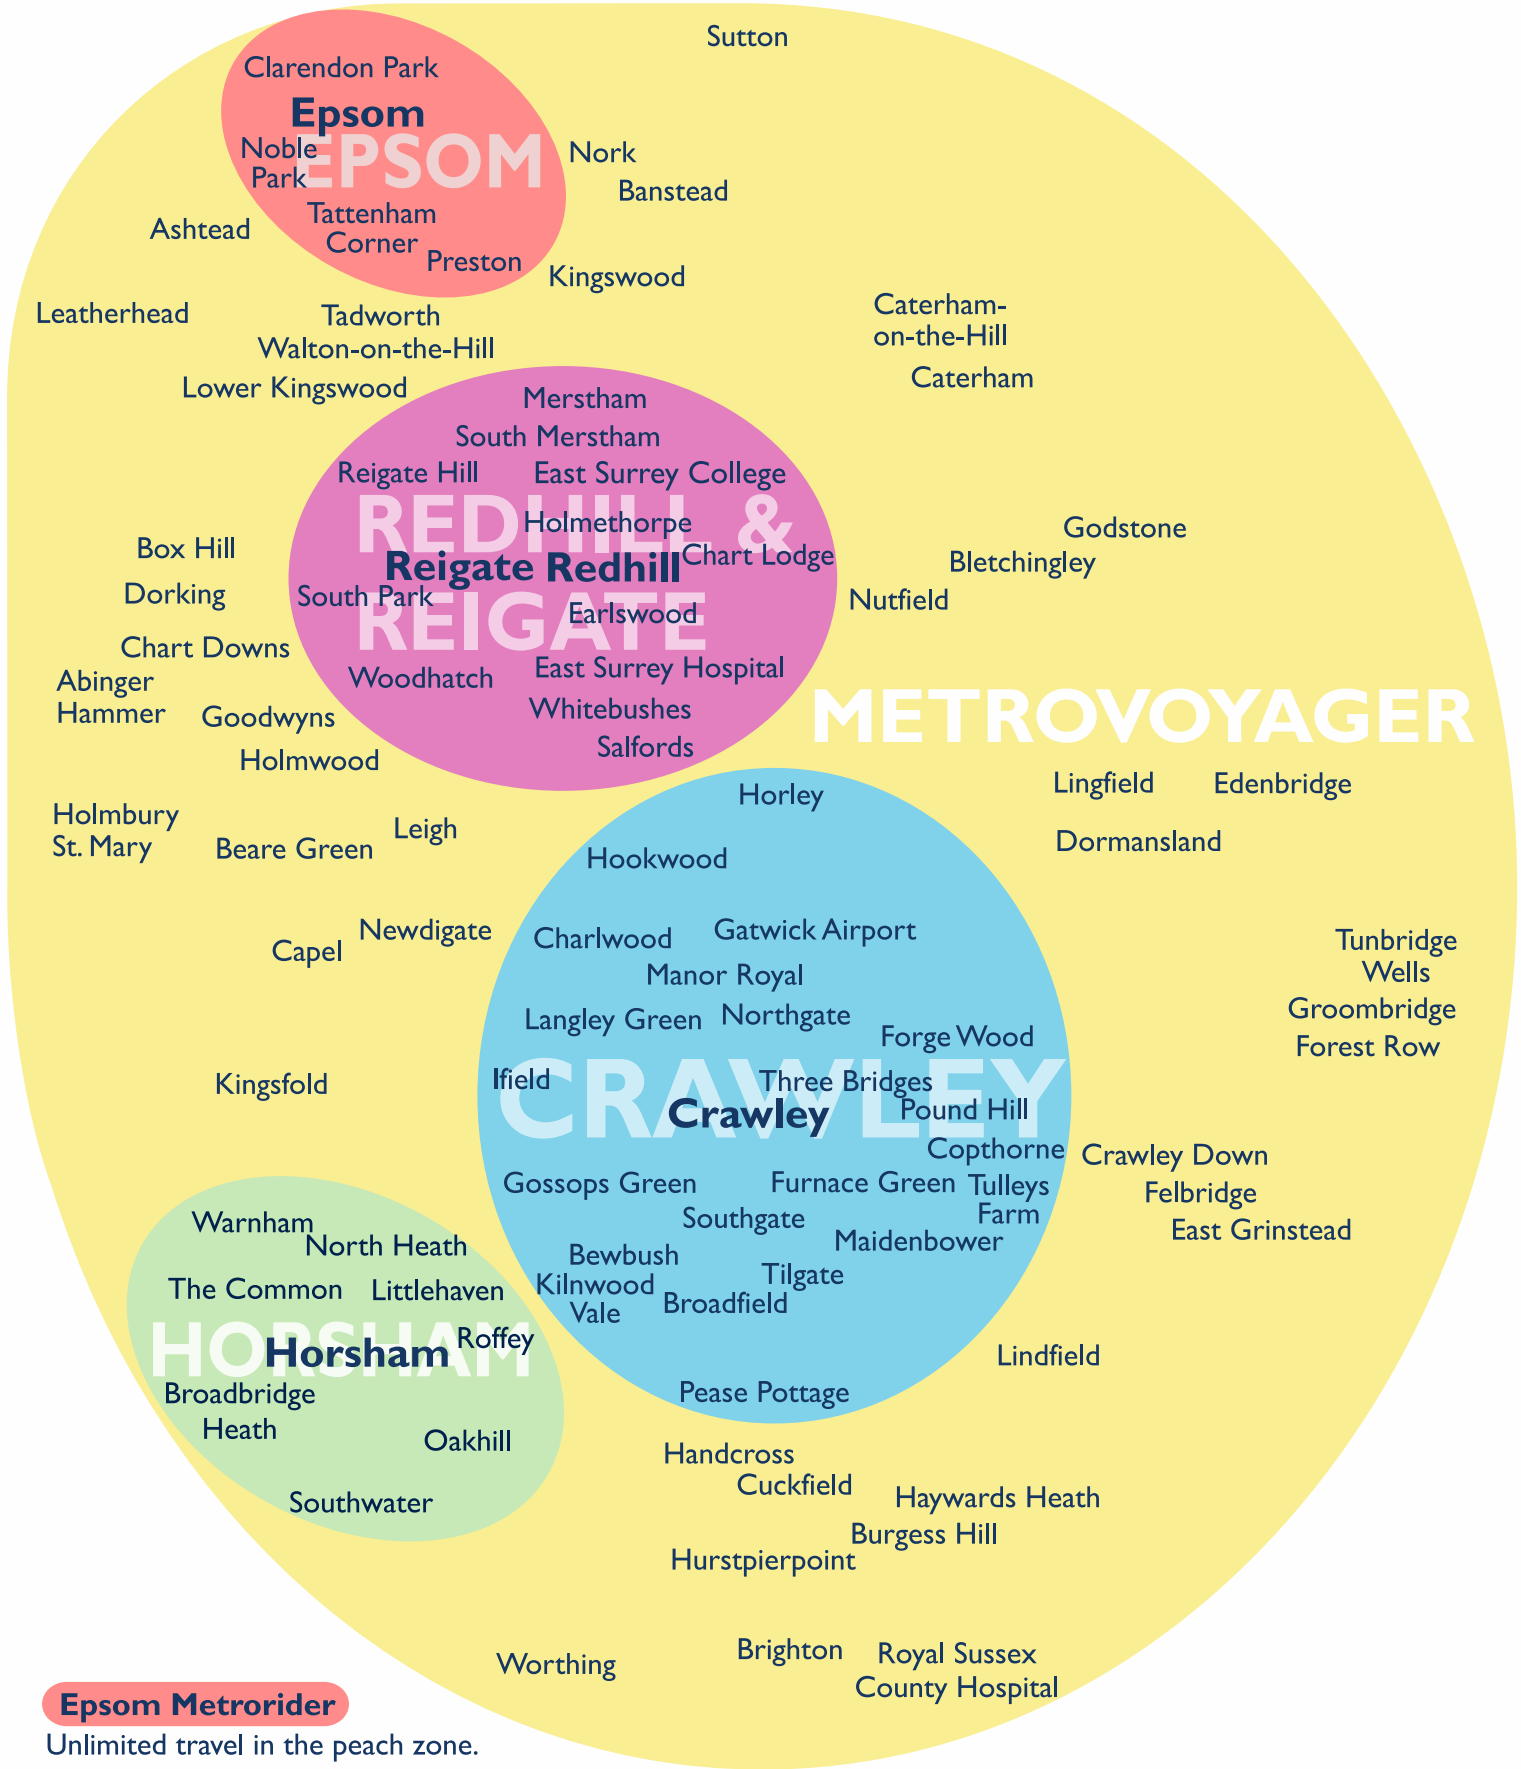

Metrorider and Metrovoyager Ticket Zones

Epsom Metrорider

Unlimited travel in the peach zone.

Horsham Metrорider

Unlimited travel in the green zone.

Crawley Metrорider

Unlimited travel in the blue zone.

Redhill & Reigate Metrорider

Unlimited travel in the pink zone.

Metrovoyager

Unlimited travel in all zones.

Metrovoyagers also give unlimited travel on Brighton & Hove Buses services. See [buses.co.uk](https://www.buses.co.uk) for details.