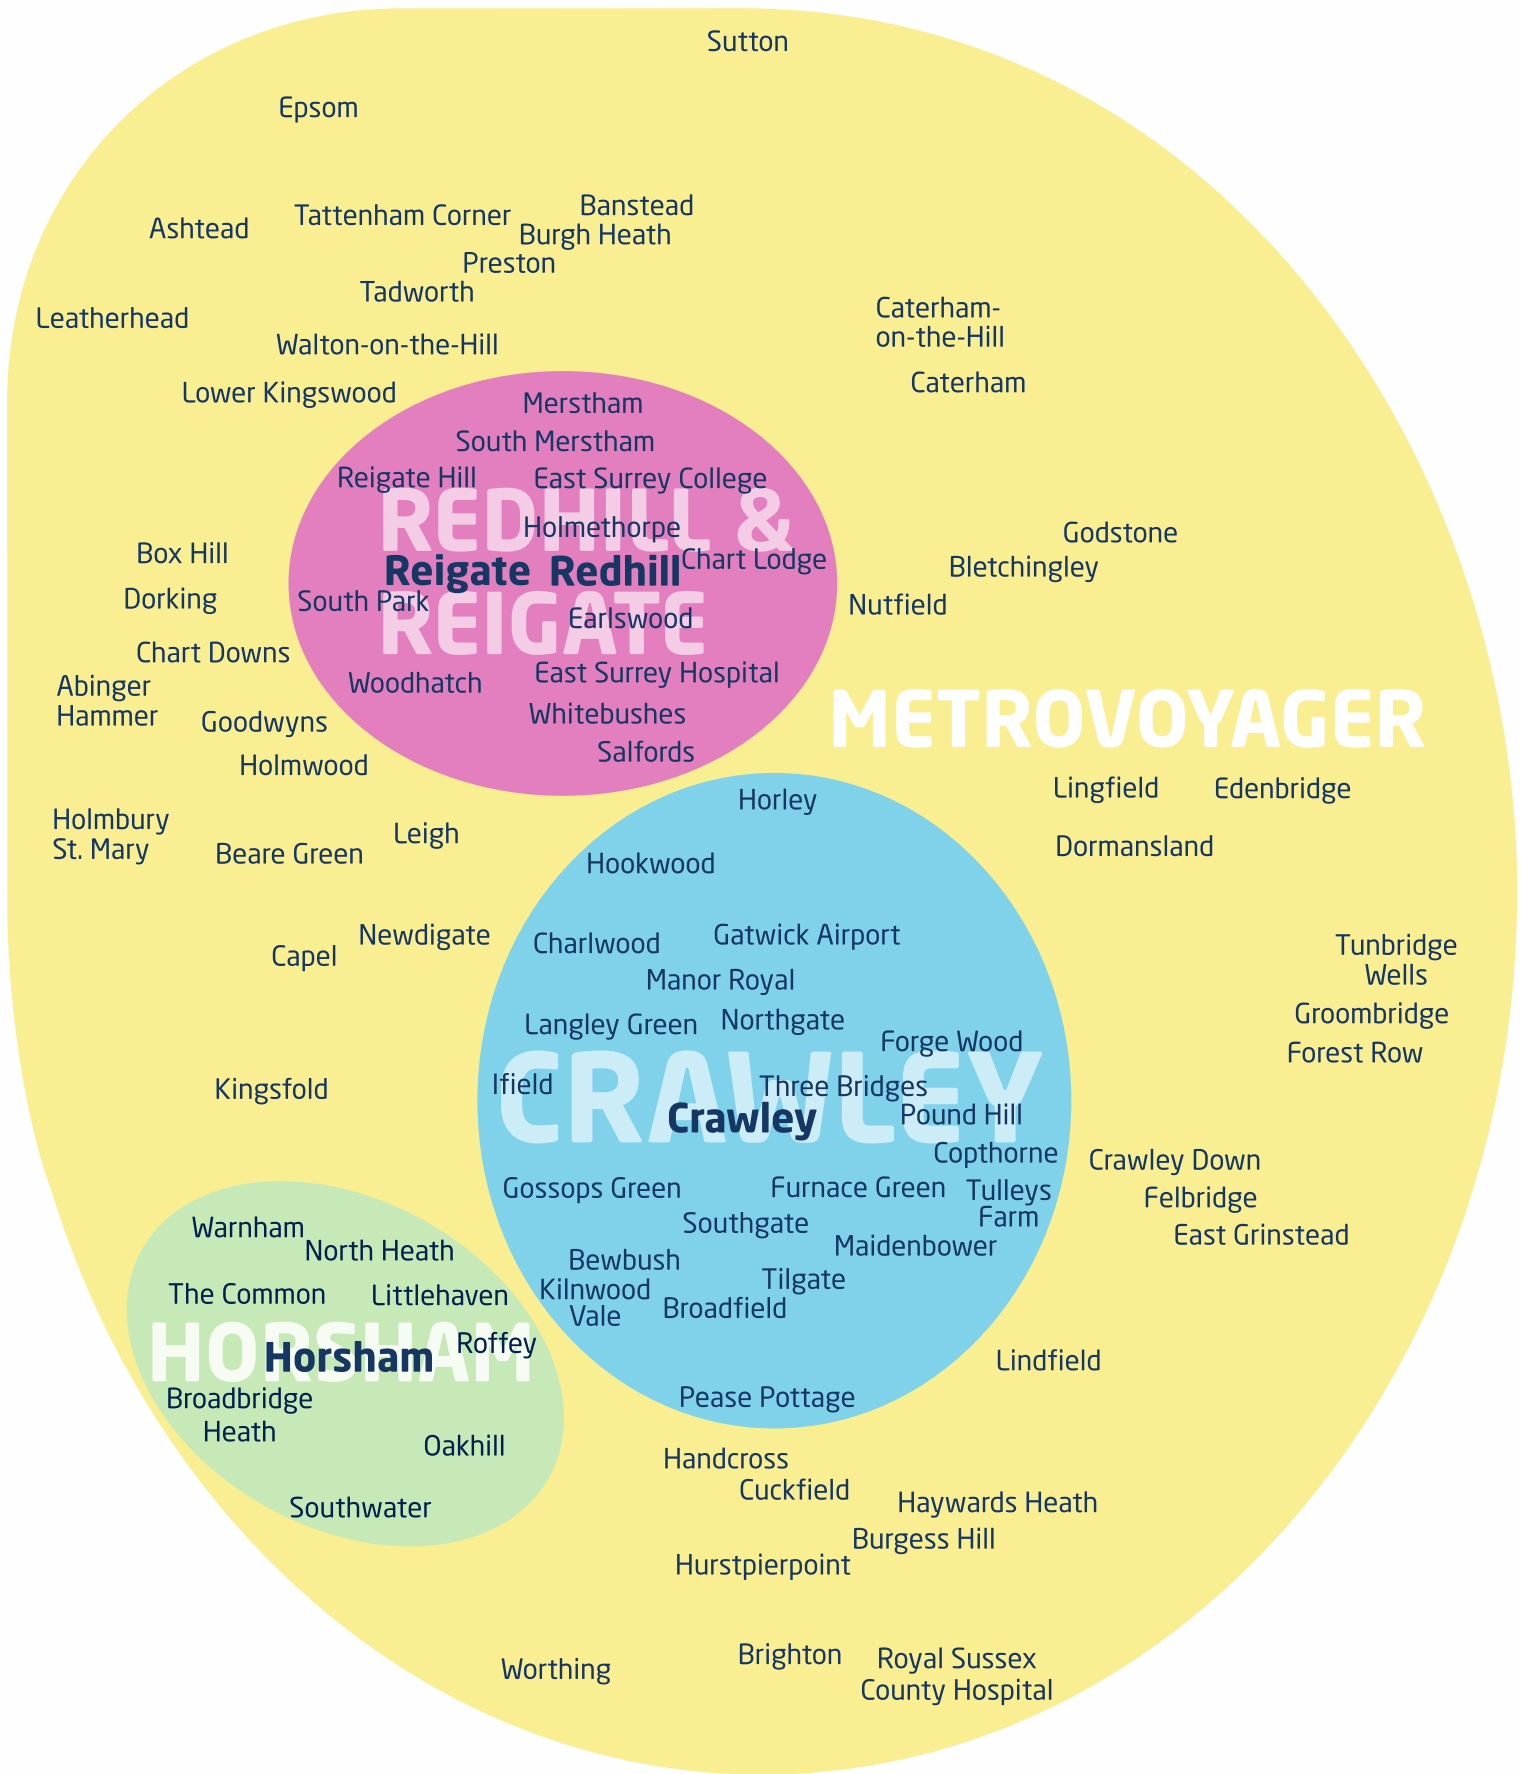

Metrorider and Metrovoyager Ticket Zones

Horsham Metrorider

Unlimited travel in the green zone.

Crawley Metrorider

Unlimited travel in the blue zone.

Redhill & Reigate Metrorider

Unlimited travel in the pink zone.

Metrovoyager

Unlimited travel in all zones.

Metrovoyagers also give unlimited travel on Brighton & Hove bus services. See buses.co.uk for details.