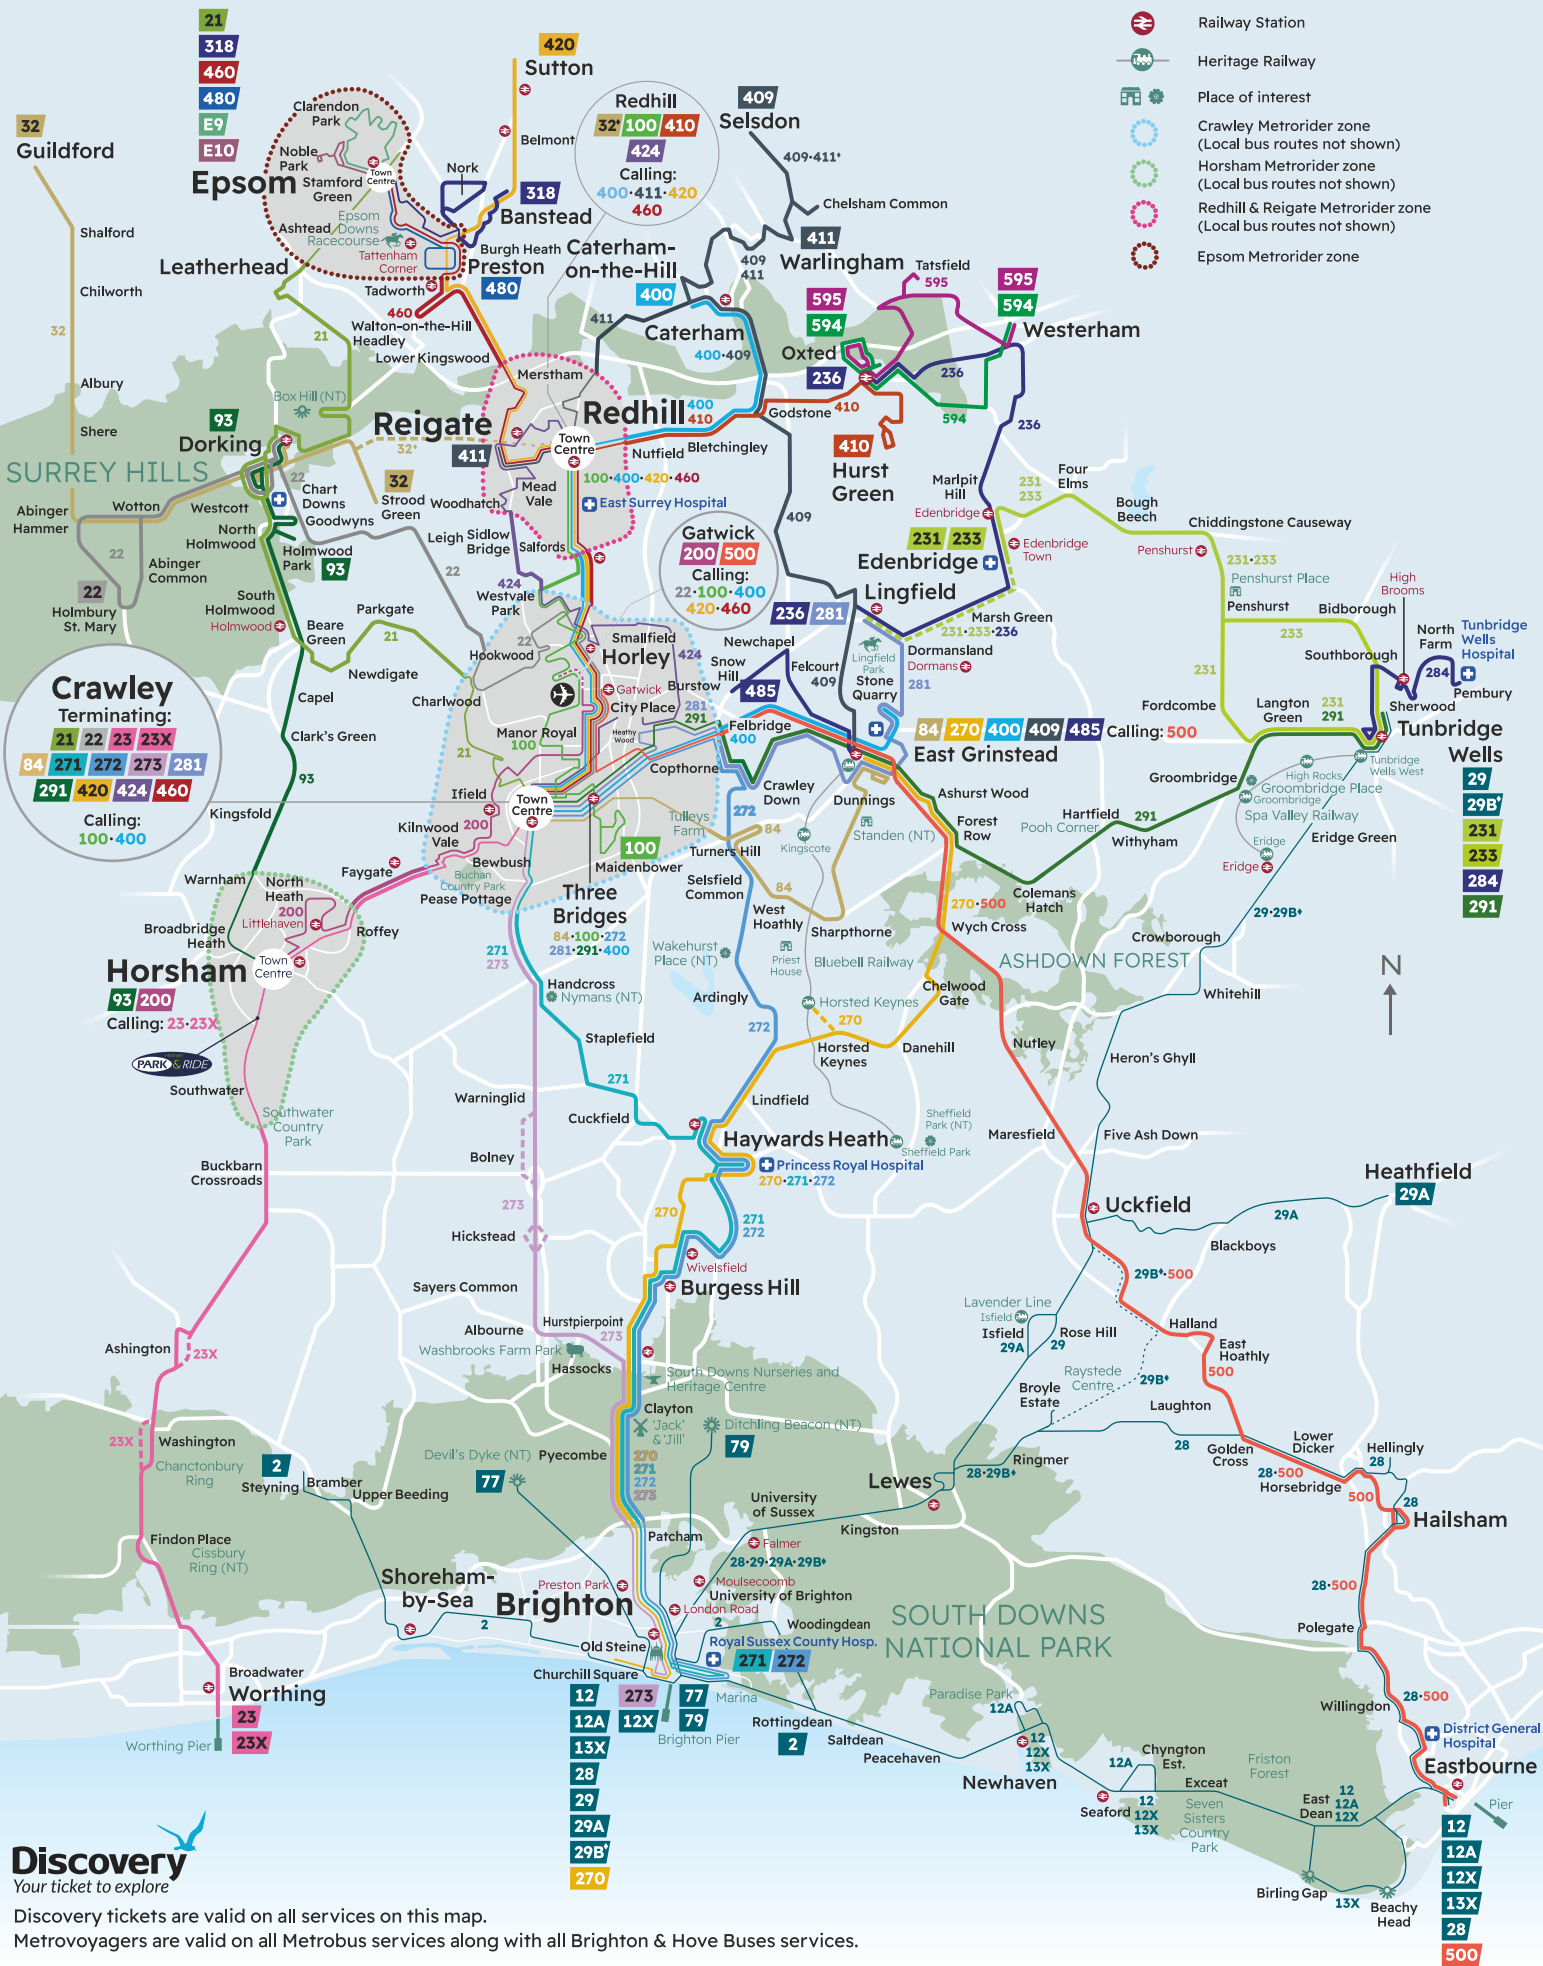

# METROBUS Network

Including connecting **BRIGHTON & HOVE** services  
[buses.co.uk](http://buses.co.uk)

## Map key:

- Bus route
- Certain journeys only
- Connecting Brighton & Hove bus route
- Routes terminating
- Railway Station
- Heritage Railway
- Place of interest
- Crawley Metrorider zone (Local bus routes not shown)
- Horsham Metrorider zone (Local bus routes not shown)
- Redhill & Reigate Metrorider zone (Local bus routes not shown)
- Epsom Metrorider zone

Discovery tickets are valid on all services on this map.  
 Metrovoyagers are valid on all Metrobus services along with all Brighton & Hove Buses services.

This map is not to scale. May 2026