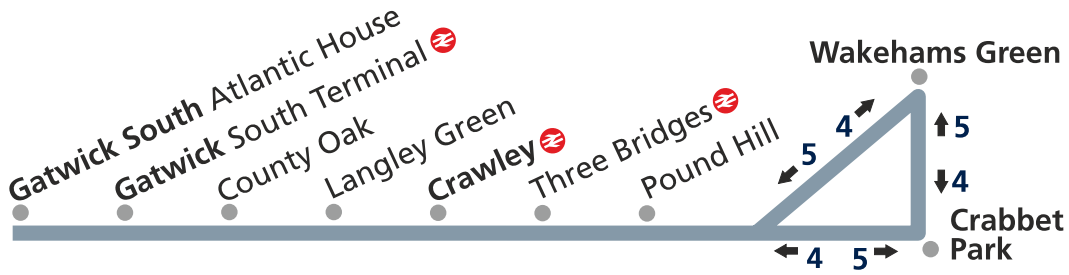

# Gatwick - County Oak - Crawley - Crabbet Park/Wakehams Green

Daily from 1st February 2025