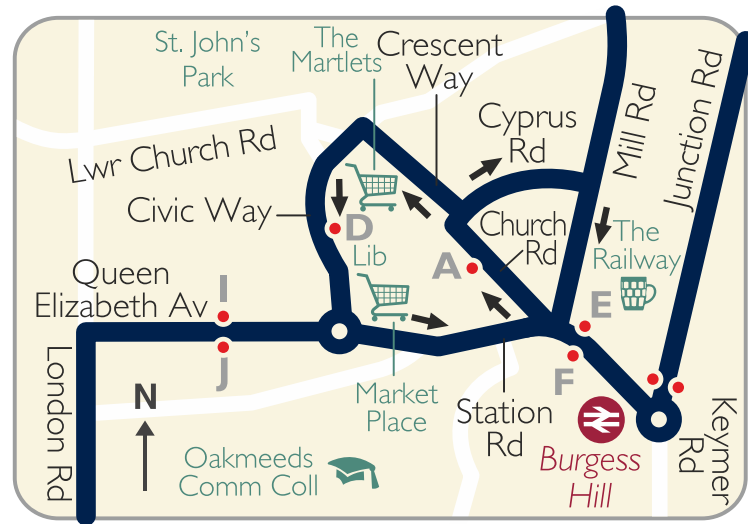

Where To Catch Your Bus in Burgess Hill

METROBUS

Map key:

Rail Station 

Bus Stops

A •

Place of interest

Bus Route

Shopping Centre

Route & Destinations

Bus Stops

- | | | |
|------------|---|---------------------|
| 270 | Hassocks, Pyecombe, Patcham, Brighton, Old Steine, Churchill Square..... | A, D & J |
| 270 | Wivelsfield Station, Princess Royal Hospital, Haywards Heath, Lindfield, Horsted Keynes, Danehill, Chelwood Gate, Wych Cross, Forest Row, Ashurst Wood, East Grinstead..... | I & A |
| 271 | Hassocks, Pyecombe, Patcham, Brighton, Old Steine, Royal Sussex County Hospital..... | A, D & J |
| 271 | World's End, Wivelsfield Station, Princess Royal Hospital, Haywards Heath, Cuckfield, Staplefield, Handcross, Pease Pottage, Crawley..... | I, A & E |
| 272 | Hassocks, Pyecombe, Patcham, Brighton, Old Steine, Royal Sussex County Hospital..... | A, D & J |
| 272 | World's End, Wivelsfield, Princess Royal Hospital, Haywards Heath, Lindfield, Ardingly, Turners Hill, Crawley Down, Copthorne, Three Bridges, Crawley..... | I, A & E |