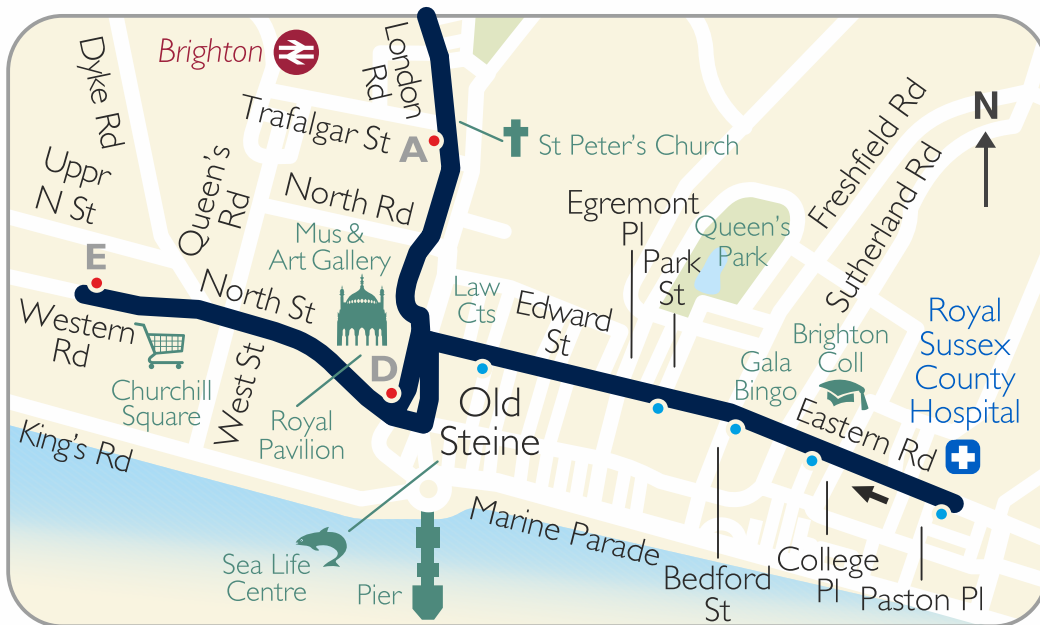

METROBUS

Where To Catch Your Bus in Brighton

Map key:

- Bus Stops **A** ●
- Bus Route **—**
- Rail Station 
- Place of interest 
- Shopping Centre 
- Hospital 

Route & Destinations

- 270** Patcham, Pyecombe, Hassocks, Burgess Hill, Princess Royal Hospital, Haywards Heath, Lindfield, Horsted Keynes, Danehill, Chelwood Gate, Wych Cross, Forest Row, Ashurst Wood, East Grinstead..... **E, D & A**
- 271** Patcham, Pyecombe, Hassocks, Burgess Hill, World's End, Wivelsfield, Princess Royal Hospital, Haywards Heath, Cuckfield, Staplefield, Handcross, Pease Pottage, Crawley..... **●, D & A**
- 272** Patcham, Pyecombe, Hassocks, Burgess Hill, World's End, Wivelsfield, Princess Royal Hosp., Haywards Heath, Lindfield, Ardingly, Turners Hill, Crawley Down, Copthorne, Three Bridges, Crawley..... **●, D & A**
- 273** Patcham, Pyecombe, Hassocks, Hurstpierpoint, Albourne, Sayers Common, Hickstead, Bolney, Warninglid, Handcross, Pease Pottage, Crawley..... **D & A**

 01293 449191

metrobus.co.uk