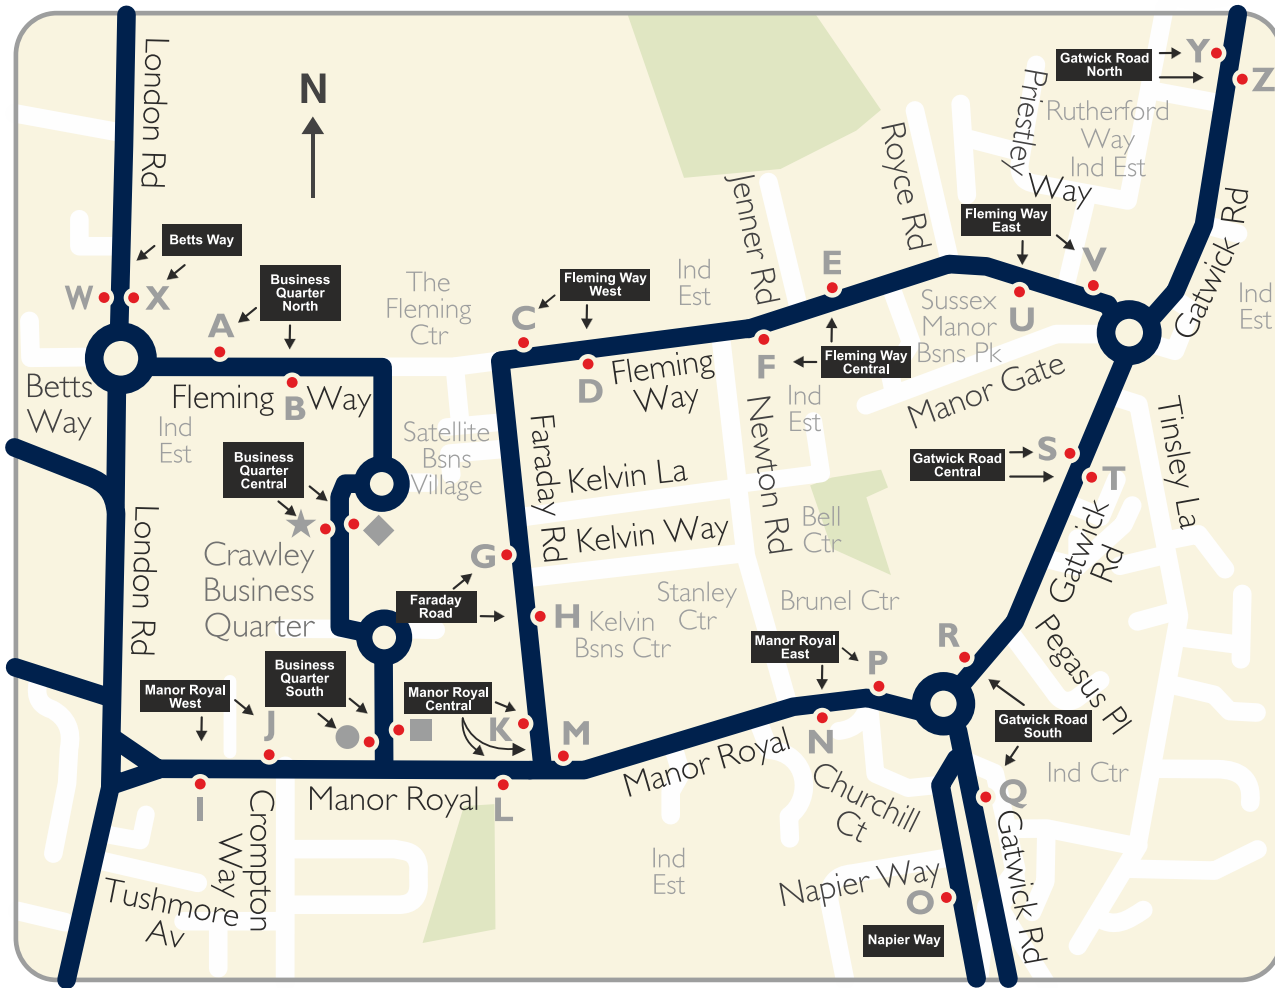

Where To Catch Your Bus

in Manor Royal

Map key:

- Bus Stops
- A ●
- Bus Route

Route and Destinations Bus Stops

4/5	County Oak, Langley Green, Crawley Town Centre, Three Bridges, Crabbet Park/Wakehams Green, Pound Hill	X
4/5	Lowfield Heath, Gatwick Airport.....	W
10	Crawley Town Centre, Southgate, Broadfield, Bewbush.....	Z, U, F, D, H, L & I
10	Gatwick Airport.....	J, K, G, C, E, V & Y
20	Three Bridges, Broadfield.....	Z, T & Q
20	Gatwick Airport, Horley, Langshott.....	R, S & Y
22	Crawley Town Centre.....	Z, T & Q
22	Gatwick Airport, Horley, Hookwood, Charlwood, Leigh, Chart Downs, Dorking, Westcott, Abinger Hammer, Holmbury St. Mary, Abinger Common.....	O, R, S & Y
100	Northgate, Crawley Town Centre, Three Bridges, Maidenbower.....	X, A, ◆, ■, M, P & Q
100	Lowfield Heath, Gatwick Airport, Horley, Salfords, East Surrey Hospital, Redhill.....	O, N, ●, ★, B & W
200	Langley Green, Ifield, Gossops Green, Bewbush, Roffey, North Heath, Horsham.....	Z, T, N, L & I
200	Gatwick Airport.....	J, M, P, R, S & Y
400	Crawley, East Grinstead.....	Z, T & Q
400	Gatwick Airport, Horley, East Surrey Hospital, Redhill, Godstone, Caterham.....	O, R, S & Y
420	Crawley Town Centre.....	Z, T & Q
420	Gatwick Airport, Horley, Whitebushes, East Surrey Hospital, Redhill, Reigate, Lower Kingswood, Tadworth, Preston, Banstead, Belmont, Sutton.....	O, R, S & Y
460	Crawley Town Centre.....	Z, T & Q
460	Gatwick Airport, Horley, East Surrey Hospital, Redhill, Reigate, Walton-on-the-Hill, Tadworth, Tattenham Corner, Epsom.....	O, R, S & Y